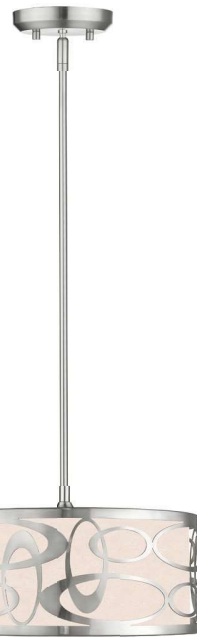

Opal

The ultra stylish Opal collection is perfect for any modern decor. An enchanting circular motif of interlocking ellipsicals layer a beautiful white organza shade, creating an ethereal effect. Finished in Brushed Nickel or Chrome, the Opal collection will complete any contemporary design setting.

| A |

| B |

| C |

| D |

| E |

| F |

	Product	Available Finish	Bulbs/Wattage	L/Ext.	W	H	Overall-H	Chain/Rods Length	Wire Length	Ceiling Plate Size
A	195-2S-BN	BN, CH	(2) 40W-c	4.25"	9"	12"	---	---	---	9" x 12"
B	195-6SF-CH	CH	(1) 60W-m	---	6"	10.75"	---	---	---	5.25" diameter
C	195-6MP-CH	BN, CH	(1) 60W-m	---	6"	9.75"	57.5"	3x12" + 1x6" + 1x3" rods	110"	5.25" diameter
D	195-14BN	BN, CH	(3) 60W-m	---	14"	7.5"	55.25"	3x12" + 1x6" + 1x3" rods	110"	5.25" diameter
E	195-26BN	BN, CH	(5) 60W-m	---	26"	7.5"	55.25"	3x12" + 1x6" + 1x3" rods	110"	5.25" diameter
F	195-20CH	BN, CH	(4) 60W-m	---	20"	7.5"	55.25"	3x12" + 1x6" + 1x3" rods	110"	5.25" diameter

| G |

| J |

| K |

| H |

| I |

	Product	Available Finish	Bulbs/Wattage	L/ext.	W	H	Overall-H	Chain/Rods Length	Wire Length	Ceiling Plate Size
G	195-35BN	BN, CH	(4) 60W-m	35"	16"	9.25"	57"	6x12" + 2x6" + 2x3" rods	110"	12" x 4.5"
H	195-45BN	BN, CH	(6) 60W-m	45"	18"	9.25"	57"	6x12" + 2x6" + 2x3" rods	110"	12" x 4.5"
I	195-55CH	BN, CH	(8) 60W-m	55"	20"	9.25"	57"	6x12" + 2x6" + 2x3" rods	110"	21.5" x 4.5"
J	195-14F-CH	BN, CH	(3) 60W-m	---	14"	6"	---	---	---	10.75"
K	195-20F-BN	BN, CH	(4) 60W-m	---	20"	6"	---	---	---	14"