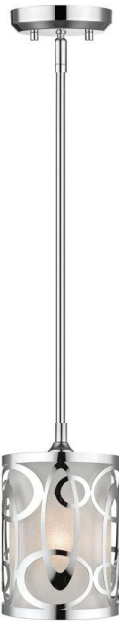

Opal

The ultra stylish Opal collection is perfect for any modern decor. An enchanting circular motif of interlocking ellipsicals layer a beautiful white organza shade, creating an ethereal effect. Finished in Brushed Nickel or Chrome, the Opal collection will complete any contemporary design setting.

| A |

| B |

| C |

| D |

| E |

| F |

	Product	Available Finish	Bulbs/Wattage	L/Ext.	W	H	Overall-H	Chain/Rods Length	Wire Length	Ceiling Plate Size
A	195-2S-BN	BN, CH	(2) 40W-c	4.25"	9"	12"	---	---	---	9" x 12"
B	195-6SF-CH	CH	(1) 60W-m	---	6"	10.75"	---	---	---	5.25" diameter
C	195-6MP-CH	BN, CH	(1) 60W-m	---	6"	9.75"	57.5"	3x12" + 1x6" + 1x3" rods	110"	5.25" diameter
D	195-14BN	BN, CH	(3) 60W-m	---	14"	7.5"	55.25"	3x12" + 1x6" + 1x3" rods	110"	5.25" diameter
E	195-26BN	BN, CH	(5) 60W-m	---	26"	7.5"	55.25"	3x12" + 1x6" + 1x3" rods	110"	5.25" diameter
F	195-20CH	BN, CH	(4) 60W-m	---	20"	7.5"	55.25"	3x12" + 1x6" + 1x3" rods	110"	5.25" diameter

| G |

| J |

| K |

| H |

| I |

	Product	Available Finish	Bulbs/Wattage	L/ext.	W	H	Overall-H	Chain/Rods Length	Wire Length	Ceiling Plate Size
G	195-35BN	BN, CH	(4) 60W-m	35"	16"	9.25"	57"	6x12" + 2x6" + 2x3" rods	110"	12" x 4.5"
H	195-45BN	BN, CH	(6) 60W-m	45"	18"	9.25"	57"	6x12" + 2x6" + 2x3" rods	110"	12" x 4.5"
I	195-55CH	BN, CH	(8) 60W-m	55"	20"	9.25"	57"	6x12" + 2x6" + 2x3" rods	110"	21.5" x 4.5"
J	195-14F-CH	BN, CH	(3) 60W-m	---	14"	6"	---	---	---	10.75"
K	195-20F-BN	BN, CH	(4) 60W-m	---	20"	6"	---	---	---	14"