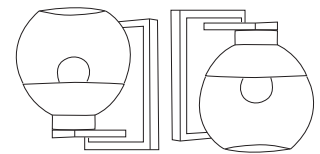

Brushed Nickel

A.

	Product	Bulbs/Wattage	Source Lumens	CCT	CRI	L/ext.	W	H	Wall Plate Size
A	1924-1S-BN-LED	(1) 8W-LED	600LM	3000K	>90	7 1/4"	6"	7 1/4"	3 3/4"W x 6 1/4"H
B	1924-2V-BN-LED	(2) 8W-LED	1200LM	3000K	>90	7 1/4"	14 1/4"	7 1/4"	6 1/4"W x 3 1/4"H
C	1924-3V-BN-LED	(3) 8W-LED	1800LM	3000K	>90	7 1/4"	23 1/4"	7 1/4"	6 1/4"W x 3 1/4"H
D	1924-4V-BN-LED	(4) 8W-LED	2400LM	3000K	>90	7 1/4"	33 1/4"	7 1/4"	6 1/4"W x 3 1/4"H
E	1924-5V-BN-LED	(5) 8W-LED	3000LM	3000K	>90	7 1/4"	41 1/8"	7 1/4"	6 1/4"W x 3 1/4"H

B.

These fixtures can be mounted up or down

C.

Color Temperature - **3000K**
 CRI (Color Rendering Index) **>90**
Dimmable Light Source
Replaceable Components

D.

E.

Chrome

	Product	Bulbs/Wattage	Source Lumens	CCT	CRI	L/ext.	W	H	Wall Plate Size
F	1924-1S-CH-LED	(1) 8W-LED	600LM	3000K	>90	7 1/4"	6"	7 1/4"	3 3/4"W x 6 1/4"H
G	1924-2V-CH-LED	(2) 8W-LED	1200LM	3000K	>90	7 1/4"	14 1/4"	7 1/4"	6 1/4"W x 3 1/4"H
H	1924-3V-CH-LED	(3) 8W-LED	1800LM	3000K	>90	7 1/4"	23 1/4"	7 1/4"	6 1/4"W x 3 1/4"H
I	1924-4V-CH-LED	(4) 8W-LED	2400LM	3000K	>90	7 1/4"	33 1/4"	7 1/4"	6 1/4"W x 3 1/4"H
J	1924-5V-CH-LED	(5) 8W-LED	3000LM	3000K	>90	7 1/4"	41 1/8"	7 1/4"	6 1/4"W x 3 1/4"H