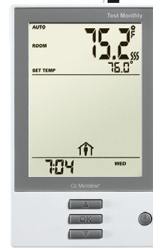

nHance

Programmable Thermostat

- ✓ 3.5" Backlit Display
- ✓ 7-day Programmable
- ✓ Pre-programmed
- ✓ Energy Log
- ✓ Child Lock
- ✓ Floor Sensor Compatibility (10kΩ, 12kΩ)
- ✓ 3-year Warranty
- ✓ 120-240 Volts
- ✓ 15 Amps Max Load
- ✓ Self-Test GFCI
- ✓ Compatible with nJoin (for projects over 15 Amps)

4