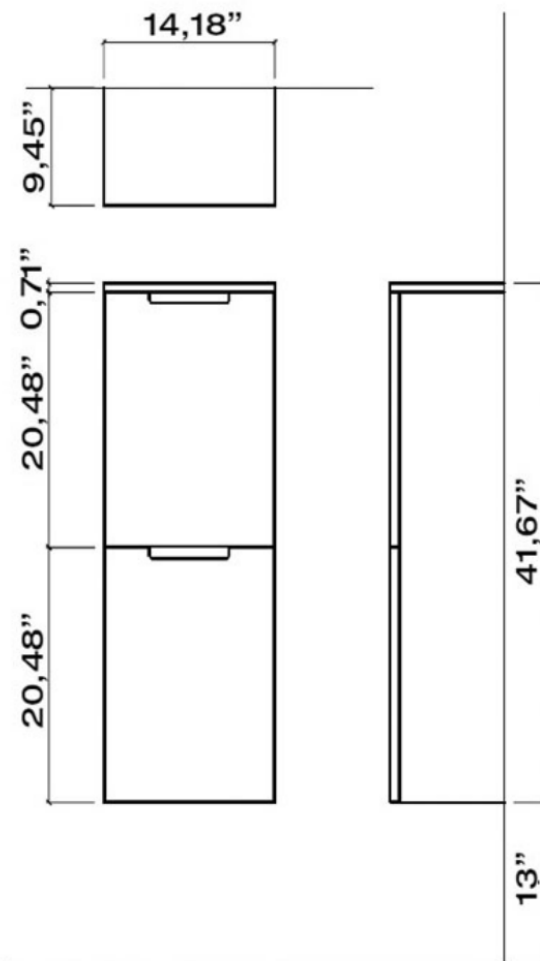

# OACO-24

Oasi Linen Tower  
14.18" x 9.45" x 41.67"

WT: 46LBS

Includes: OAC24D (linen tower with  
right side hinges)