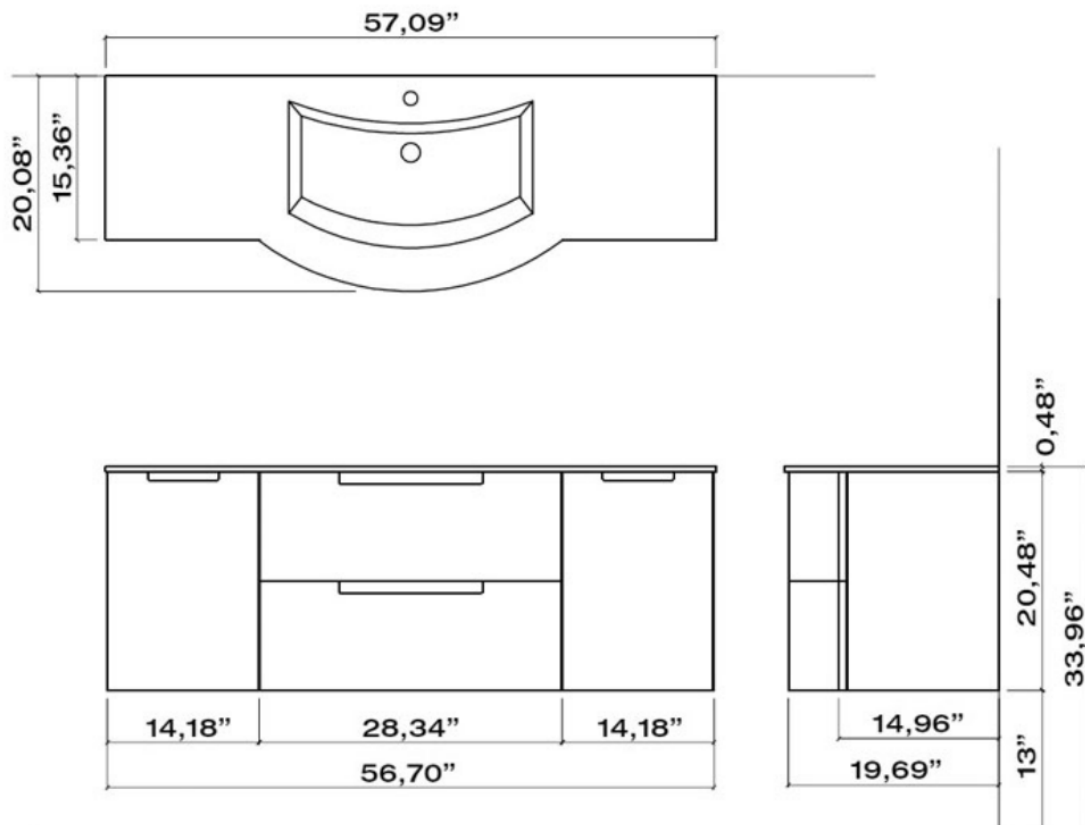

OA57OPT4

Oasi 57" Vanity

57.09" x 20.08" x 20.96"

WT: 178LBS

Includes: L035 (vanity), LV051 (sink), B052-SX
(left cabinet), B052-DX (right cabinet)

Bath/Vanities

OA57OPT4

Oasi 57" Vanity