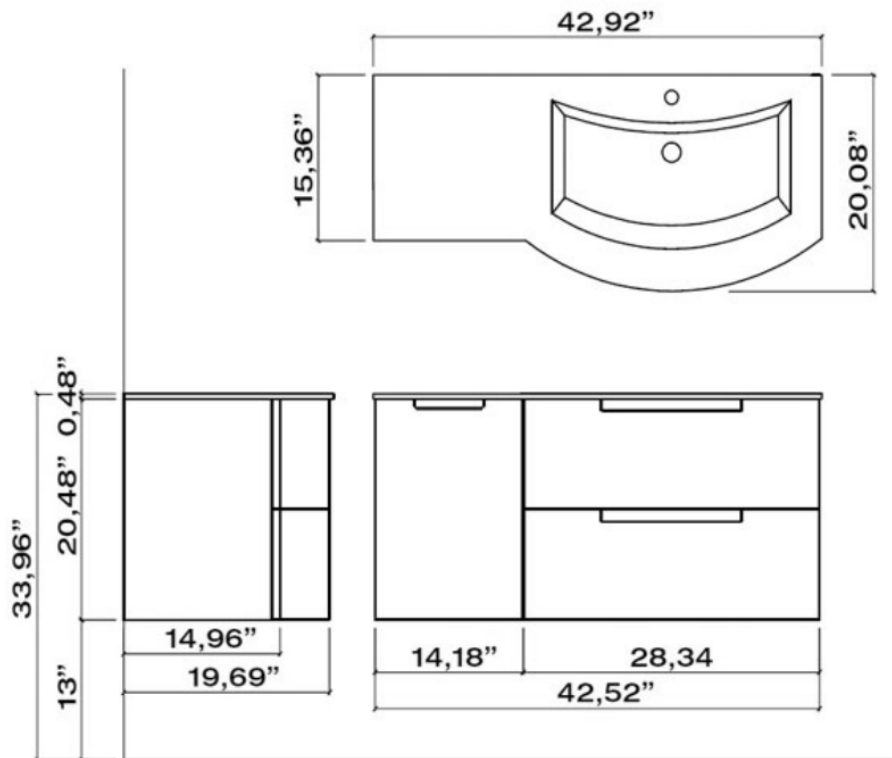

OA53OPT3

Oasi 53" Vanity
52.37" x 20.08" x 20.96"
WT: 156LBS
Includes: L036 (vanity), LV050-DX
(sink), B052-SX (left cabinet)

SPECIFICATION SUBMITTAL

Bath/Vanities

OA53OPT3

Oasi 53" Vanity

STANDARDS

- Compliant with ASME A112.18.1-B125.1
- Compliant with AB1953
- Compliant with ANSI NSF61 – Annex G
- Certified by CSA International
- Compliant with ANSI A117.1

Finishes	OA53OPT3B	OA53OPT3W	OA53OPT3R	OA53OPT3G	OA53OPT3T	OA53OPT3S
Black Glossy	X					
White Glossy		X				
Red Glossy			X			
Grey Glossy				X		
Slate Glossy					X	
Sand Glossy						X

Features	OA53OPT3B	OA53OPT3W	OA53OPT3R	OA53OPT3G	OA53OPT3T	OA53OPT3S
Two (2) Soft Close Drawers	X	X	X	X	X	X
Tekorlux Sink Top With Overflow	X	X	X	X	X	X
Wall Mounted Unit (hardware included)	X	X	X	X	X	X
Legs Available OA-AM-LEGS (sold sep.)	X	X	X	X	X	X
Left-Side Cabinet With Glass Shelf	X	X	X	X	X	X
Limited Lifetime Warranty	X	X	X	X	X	X