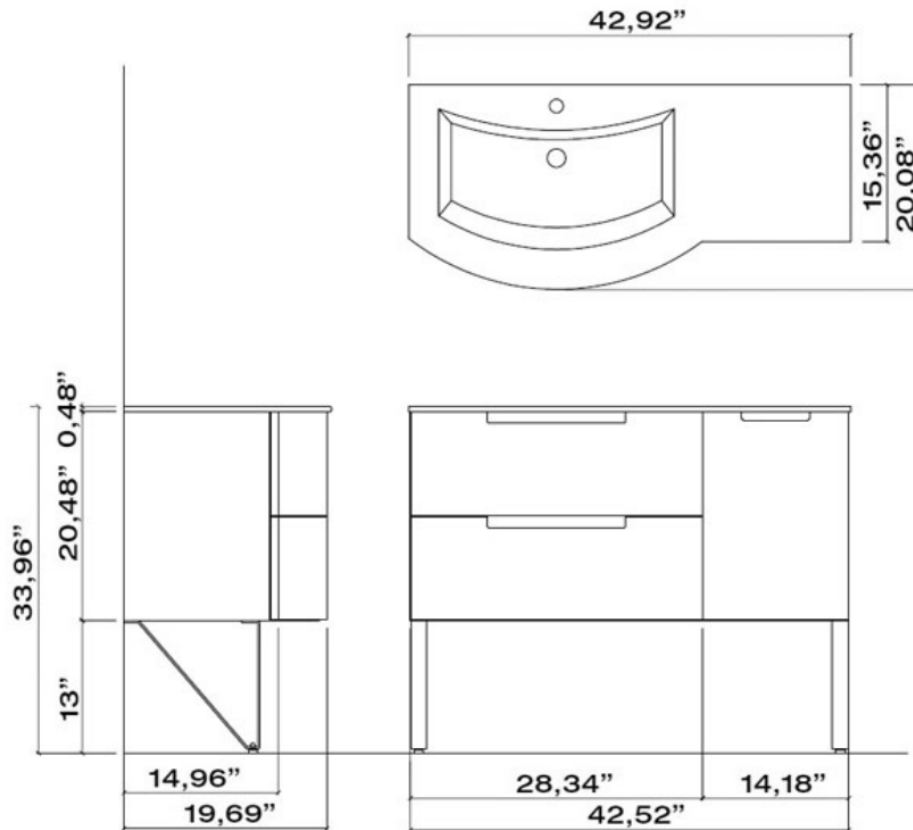

OA53OPT2

Oasi 53" Vanity
52.37" x 20.08" x 20.96"
WT: 156LBS
Includes: L036 (vanity), LV050-SX
(sink), B052-DX (right cabinet)

SPECIFICATION SUBMITTAL

Bath/Vanities

OA53OPT2

Oasi 53" Vanity

STANDARDS

- Compliant with ASME A112.18.1-B125.1
- Compliant with AB1953
- Compliant with ANSI NSF61 – Annex G
- Certified by CSA International
- Compliant with ANSI A117.1

Finishes	OA53OPT2B	OA53OPT2W	OA53OPT2R	OA53OPT2G	OA53OPT2T	OA53OPT2S
Black Glossy	X					
White Glossy		X				
Red Glossy			X			
Grey Glossy				X		
Slate Glossy					X	
Sand Glossy						X

Features	OA53OPT2B	OA53OPT2W	OA53OPT2R	OA53OPT2G	OA53OPT2T	OA53OPT2S
Two (2) Soft Close Drawers	X	X	X	X	X	X
Tekorlux Sink Top With Overflow	X	X	X	X	X	X
Wall Mounted Unit (hardware included)	X	X	X	X	X	X
Legs Available OA-AM-LEGS (sold sep.)	X	X	X	X	X	X
Right-Side Cabinet With Glass Shelf	X	X	X	X	X	X
Limited Lifetime Warranty	X	X	X	X	X	X