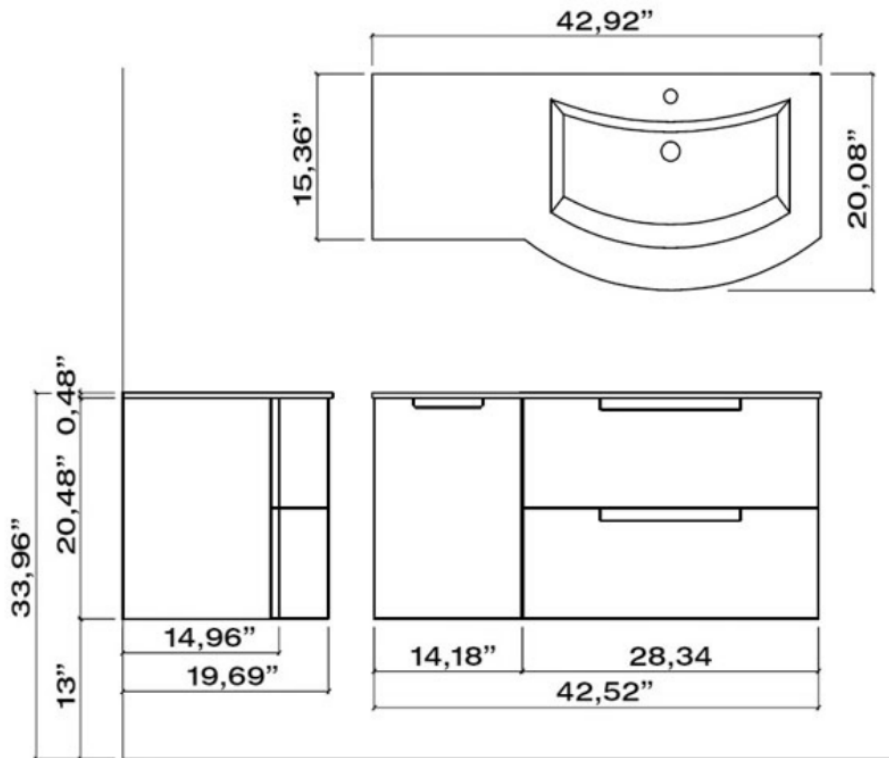

OA43OPT3

Oasi 43" Vanity
42.92" x 20.08" x 20.96"
WT: 135LBS
Includes: L035 (vanity), LV049-SX
(sink), B052-SX (left cabinet)

SPECIFICATION SUBMITTAL

Bath/Vanities

OA43OPT3

Oasi 43" Vanity

STANDARDS

- Compliant with ASME A112.18.1-B125.1
- Compliant with AB1953
- Compliant with ANSI NSF61 – Annex G
- Certified by CSA International
- Compliant with ANSI A117.1

Finishes	OA43OPT3B	OA43OPT3W	OA43OPT3R	OA43OPT3G	OA43OPT3T	OA43OPT3S
Black Glossy	X					
White Glossy		X				
Red Glossy			X			
Grey Glossy				X		
Slate Glossy					X	
Sand Glossy						X

Features	OA43OPT3B	OA43OPT3W	OA43OPT3R	OA43OPT3G	OA43OPT3T	OA43OPT3S
Two (2) Soft Close Drawers	X	X	X	X	X	X
Tekorlux Sink Top With Overflow	X	X	X	X	X	X
Wall Mounted Unit (hardware included)	X	X	X	X	X	X
Legs Available OA-AM-LEGS (sold sep.)	X	X	X	X	X	X
Left-Side Cabinet With Glass Shelf	X	X	X	X	X	X
Limited Lifetime Warranty	X	X	X	X	X	X