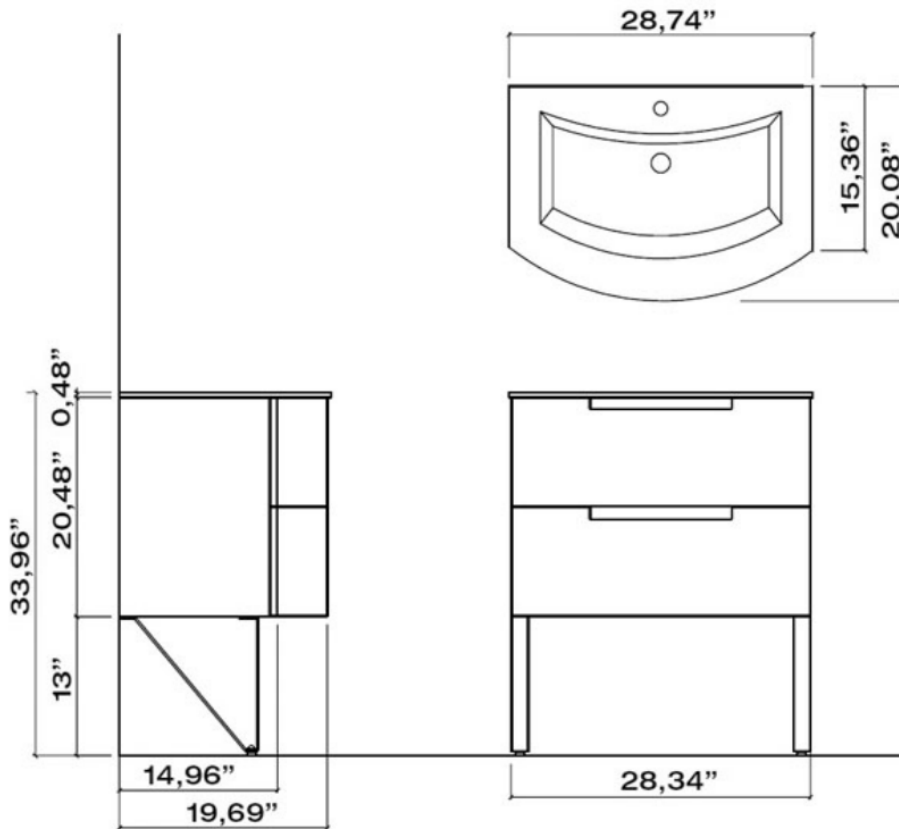

OA29OPT1

Oasi 29" Vanity
28.74" x 20.08" x 20.96"
WT: 91LBS
Includes: L035 (vanity), LV047 (sink)

Bath/Vanities

OA29OPT1

Oasi 29" Vanity

STANDARDS

- Compliant with ASME A112.18.1-B125.1
- Compliant with AB1953
- Compliant with ANSI NSF61 – Annex G
- Certified by CSA International
- Compliant with ANSI A117.1

Finishes	OA29OPT1B	OA29OPT1W	OA29OPT1R	OA29OPT1G	OA29OPT1T	OA29OPT1S
Black Glossy	X					
White Glossy		X				
Red Glossy			X			
Grey Glossy				X		
Slate Glossy					X	
Sand Glossy						X

Features	OA29OPT1B	OA29OPT1W	OA29OPT1R	OA29OPT1G	OA29OPT1T	OA29OPT1S
Two (2) Soft Close Drawers	X	X	X	X	X	X
Tekorlux Sink Top With Overflow	X	X	X	X	X	X
Wall Mounted Unit (hardware included)	X	X	X	X	X	X
Legs Available OA-AM-LEGS (sold sep.)	X	X	X	X	X	X
Step-by-Step Installation Instructions	X	X	X	X	X	X
Limited Lifetime Warranty	X	X	X	X	X	X