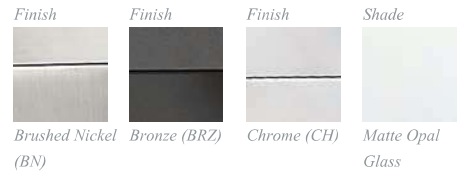

Nori

Matte opal cylinders set atop sleek, narrow profile arms achieve an elegant contemporary appearance for the Nori family. Finishes for this family include Brushed Nickel, Chrome and Bronze. Items are available with Halogen or LED bulbs.