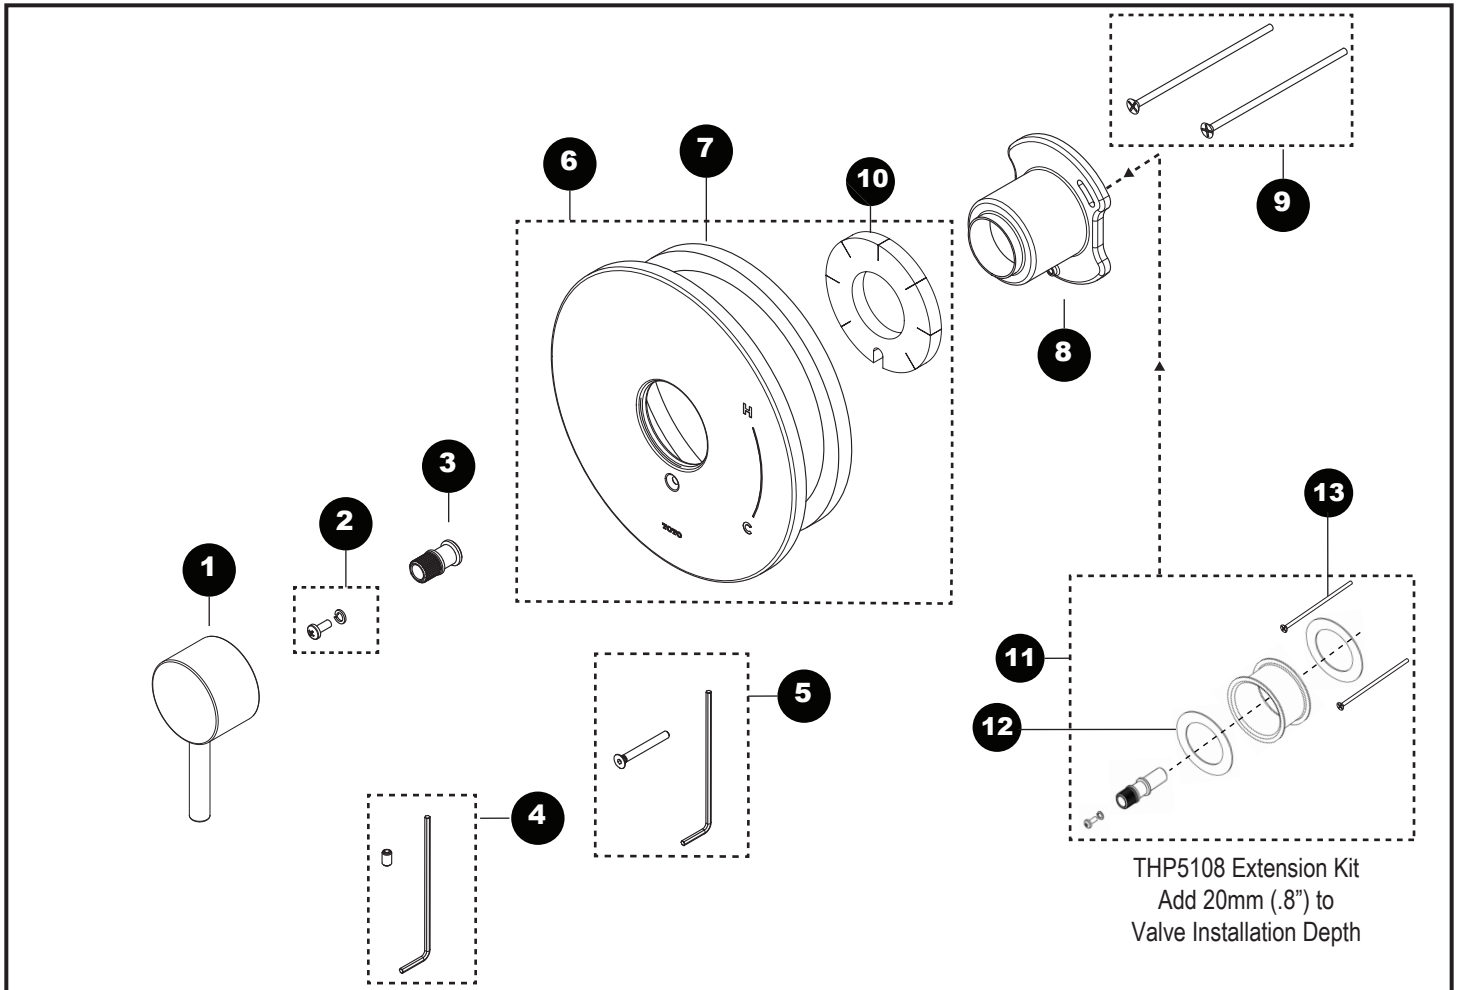

Pressure Balance Valve Trim - Round

Item	Part	Description
1	THP5593#\$\$	Handle
2	THP4825	Screw and lock washer
3	THP5105	Adapter
4	THP4968	Setscrew and Allen wrench
5	THP5104	Screw and Allen wrench
6	THP5102#\$\$	Escutcheon with gaskets
7	THP5392	Gasket
8	THP5106#\$\$	Collar
9	THP5391	2.5" Screws (2pc)
10	THP5107	Gasket
11	THP5108	Extension Kit Set
12	THP5469	Gasket
13	THP4837	4" Screws (2pc)

* Please specify finish when ordering

LEGEND
\$\$ = Denotes Finish
#CP = Polished Chrome
#BN = Brushed Nickel
#PN = Polished Nickel