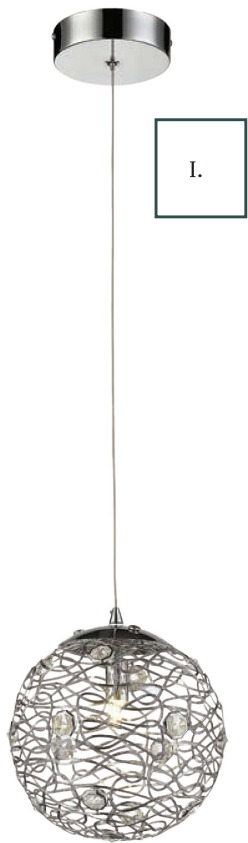

## Nabul

Modern, elegant, contemporary, whimsical, the Nabul family compliments many design tastes. Sparkling Crystals drape gracefully through the oval shades, while the round shades have a more simplistic appearance.

A.

B.

C.

	Product	Bulbs/Wattage	W	H	Overall-H	Wire Length	Ceiling Plate Size
A	889CH-9	(9) 60W-G9 (included)	21 5/8"	7 1/8"	128 3/8"	110" adjustable wire	21 5/8" diameter
B	889CH-5A	(5) 60W-G9 (included)	15 3/4"	7 1/8"	129 3/8"	110" adjustable wire	15 3/4" diameter
C	889CH-3A	(3) 60W-G9 (included)	11 3/4"	7 1/8"	129"	110" adjustable wire	11 3/4" diameter

D.

E.

F.

	Product	Bulbs/Wattage	W	H	Overall-H	Wire Length	Cable Length	Ceiling Plate Size
D	889CH-5MP	(1) 60W-G9 (included)	4 3/4"	7 1/8"	128 3/8"	110" adjustable wire	————	4 3/4" diameter
E	889CH-3C	(3) 60W-G9 (included)	9 7/8"	14 1/8"	135 3/8"	110" adjustable wire	110" adjustable cable	4 3/4" diameter
F	889CH-5C	(5) 60W-G9 (included)	12 5/8"	18 1/8"	139 3/8"	110" adjustable wire	110" adjustable cable	4 3/4" diameter

	Product	Bulbs/Wattage	L/ext.	W	H	Overall-H	Wire Length	Ceiling Plate Size
G	889CH-3B	(3) 60W-G9 (included)	21 5/8"	4 3/4"	7 1/8"	128 3/8"	110" adjustable wire	21 5/8" L x 4 3/4" W
H	889CH-5B	(5) 60W-G9 (included)	31 7/8"	4 3/4"	7 1/8"	128 3/8"	110" adjustable wire	31 7/8" L x 4 3/4" W