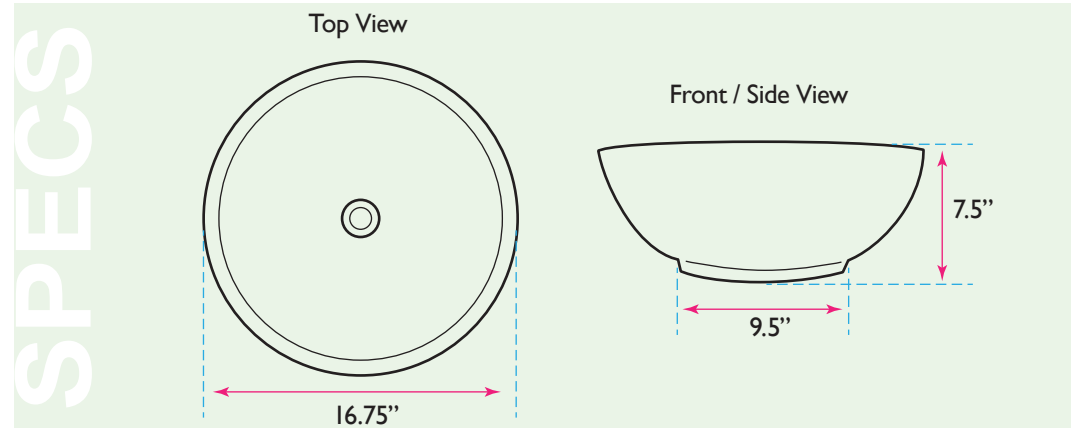

Brant Point Collection

Round White Topmount/Vessel Sink
With Overflow

model:

NSV218

Nantucket
S I N K S

OVERALL DIMENSIONS	INTERIOR BOWL	BOWL DEPTH	DRAIN DIMENSIONS	OVERFLOW
16.75" Diameter (top) 9" Diameter (bottom)	14.5" Diameter (top) 8" Diameter (bottom)	7.5" (ext.); 5.5" (int.)	1.75" Opening	YES

FEATURES:

- Premium Vitreous China
- Template not included
- High gloss finish seals surface and makes for easy cleaning
- White Porcelain enamel finish
- Limited manufacturer's warranty
- Has Overflow
- Nominal Dimensions - actual may vary by 1/4"
- Fits an 18" cabinet base minimum