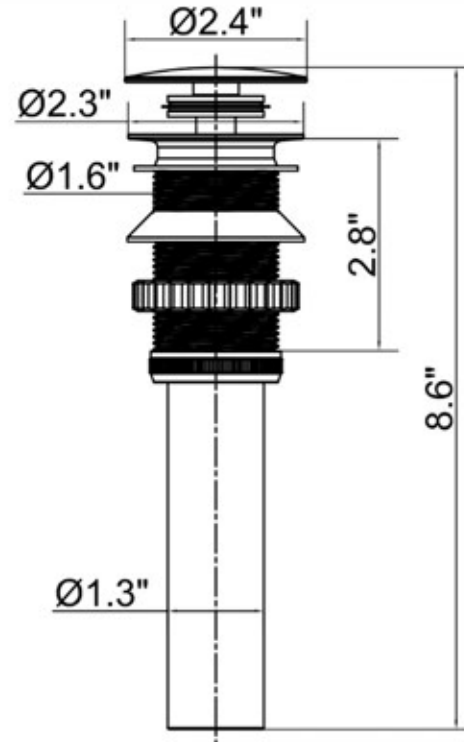

Accessories Collection

Umbrella Drain without Overflow

MODEL:
NS-UD-BRORB

Brushed finish detail

FEATURES

- Brushed Oil Rubbed Bronze Finish
- Push-pop spring mechanism
- Brass construction (installation required)
- No overflow, for sinks without overflow
- Fits minimum 1.5" minimum hole (standard US vanity size)

Complies with:

- ASME A112.18.2
- CSA B125.2