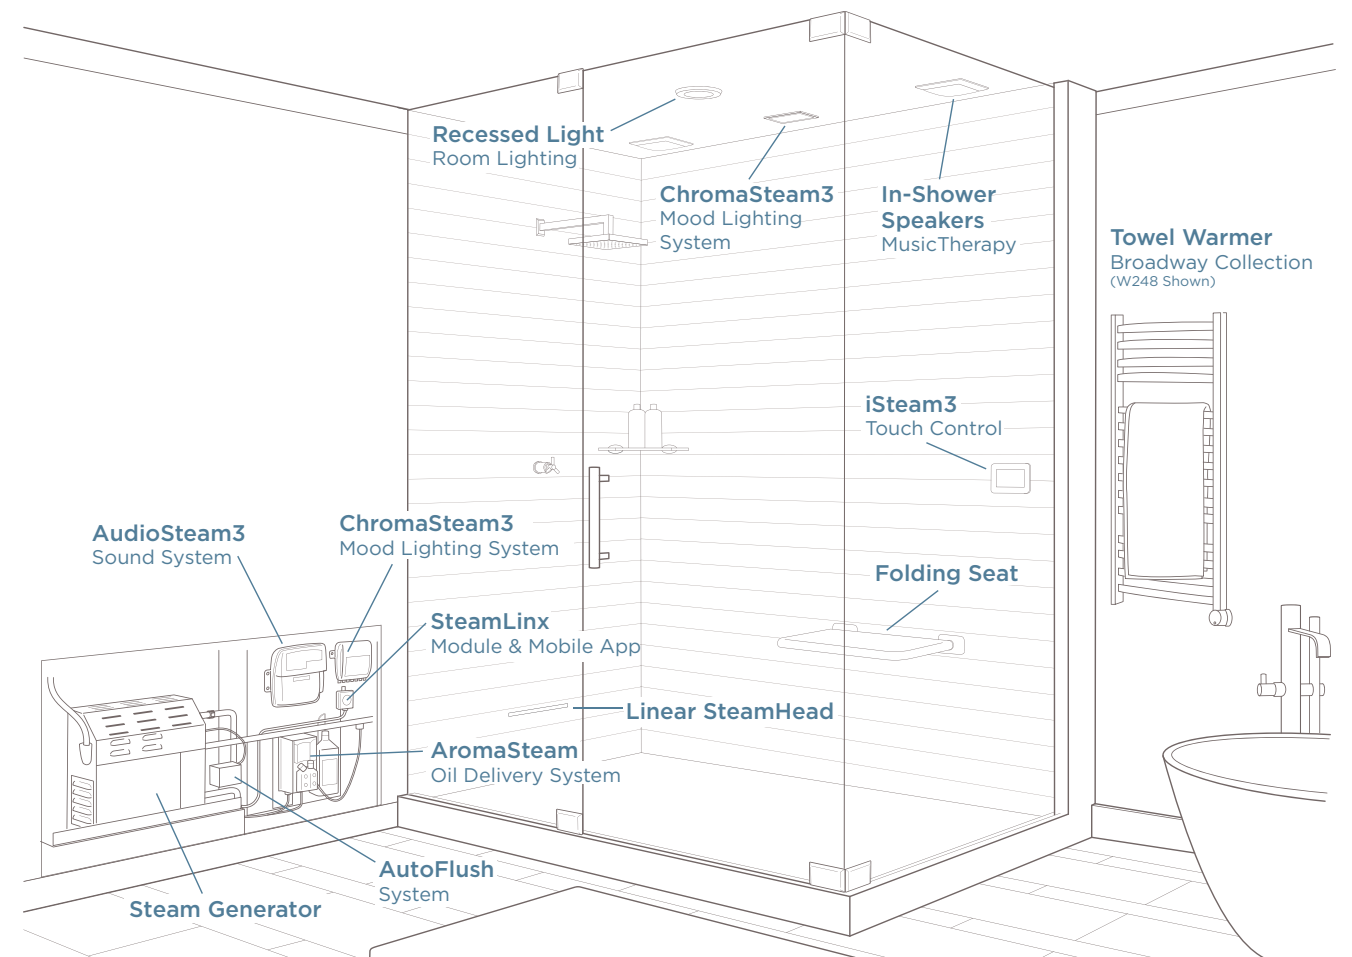

**CHROMATHERAPY – THE CHROMASTEAM3 SYSTEM**  
Make each steam match your mood by selecting a lighting color directly from your control. Fascia available in black or white.

**AROMATHERAPY – THE AROMASTEAM SYSTEM**  
MrSteam's Aroma Fragrances are specially formulated and packaged for use with the AromaSteam system. Each aromatic fragrance offers a distinct scent with characteristic benefits. These long-lasting 1-liter bottles (33 oz.) work in conjunction with the AromaSteam metering pump. The fragrance mixes with steam to create a rich AromaTherapy experience.

**MUSIC THERAPY – THE AUDIO SYSTEM**  
Using Bluetooth® technology, the AudioSteam3 works directly with the iSteam®3 control. You can also connect the Audio@Home to your mobile phone or device for a steamy sound experience. Connect your device to Pandora, Spotify, Audible or iHeart Music and tune in to a more relaxing steam. Speakers are available in black or white, square or round.

# Bring wellness into your home.

For illustrative purposes only. Consult with qualified designer, architect or contractor for steam room construction details and proper product placement.

A MrSteam steam shower is an effortless and life-changing upgrade. With just three easy steps and a variety of custom options available, our steam showers allow you to enjoy the healthful benefits of nature's oldest therapy.