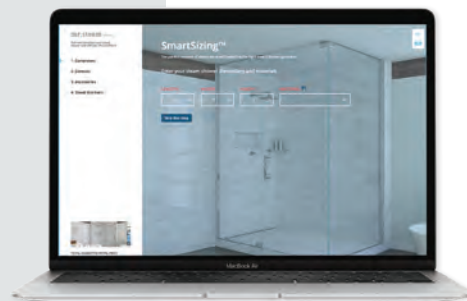

### SIZE YOUR STEAM GENERATOR

To ensure you have the right amount of steam for your spa experience, use our online sizing tool to determine the generator size needed for your space.

With our VirtualSpa tool, you can easily determine which system is the right fit for your home in three simple steps — size, select and customize.