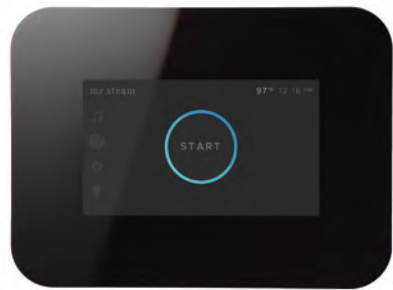

# Comprehensive wellness at your fingertips.

With our steam room controls, customization is easy. Controls may be selected à la carte or as part of a complete package for an even more simplified shopping experience. Each one is compatible with every MrSteam generator. With the SteamLinX® module and mobile app, you can access your steam shower from anywhere, creating a personalized experience right from your smartphone or mobile device.