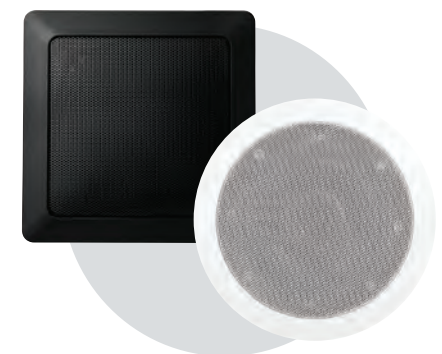

AROMATHERAPY – THE AROMASTEAM SYSTEM
MrSteam's Aroma Fragrances are specially formulated and packaged for use with the AromaSteam system. Each aromatic fragrance offers a distinct scent with characteristic benefits. These long-lasting 1-liter bottles (33 oz.) work in conjunction with the AromaSteam metering pump. The fragrance mixes with steam to create a rich AromaTherapy experience.

MUSIC THERAPY – THE AUDIO SYSTEM
Using Bluetooth® technology, the AudioSteam3 works directly with the iSteam®3 control. You can also connect the Audio@Home to your mobile phone or device for a steamy sound experience. Connect your device to Pandora, Spotify, Audible or iHeart Music and tune in to a more relaxing steam. Speakers are available in black or white, square or round.