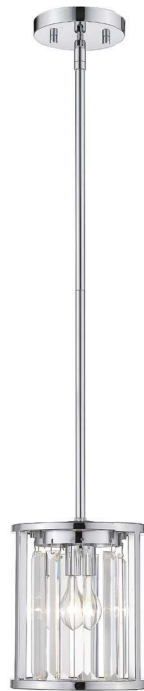

Monarch

Clean lines of gleaming crystal bevels create the contemporary styling of the Monarch collection. These fixtures are available in luxurious Brushed Nickel, rich Bronze, and Chrome finishes. The Monarch collection offers many sizes to suit your room.

| C |

	Product	Available Finish	Bulbs/Wattage	W	H	Overall-H	Chain/Rods Length	Wire Length	Ceiling Plate Size
A	439-12CH	BN, CH, BRZ	(12) 60W-c	20"	39"	115.25"	72" chain	110"	6" diameter
B	439-8BN	BN, CH, BRZ	(8) 60W-c	17"	32"	108.25"	72" chain	110"	6" diameter
C	439MP-CH	BN, CH, BRZ	(1) 100W-m	7"	8.75"	56.5"	3x12"+1x6"+1x3" rods	110"	5" diameter
D	439-3CH	BN, CH, BRZ	(3) 60W-c	12"	17"	93.25"	72" chain	110"	6" diameter
E	439-6BRZ	BN, CH, BRZ	(6) 60W-c	14"	26.75"	103"	72" chain	110"	6" diameter
F	439F12-BN	BN, CH, BRZ	(3) 60W-c	12"	12"	---	---	---	12" diameter
G	439F14-BRZ	BN, CH, BRZ	(3) 60W-c	14"	14"	---	---	---	14" diameter
H	439P-BN	BN, CH, BRZ	(6) 60W-c	22"	12"	59.75"	3x12"+1x6"+1x3" rods	110"	6" diameter