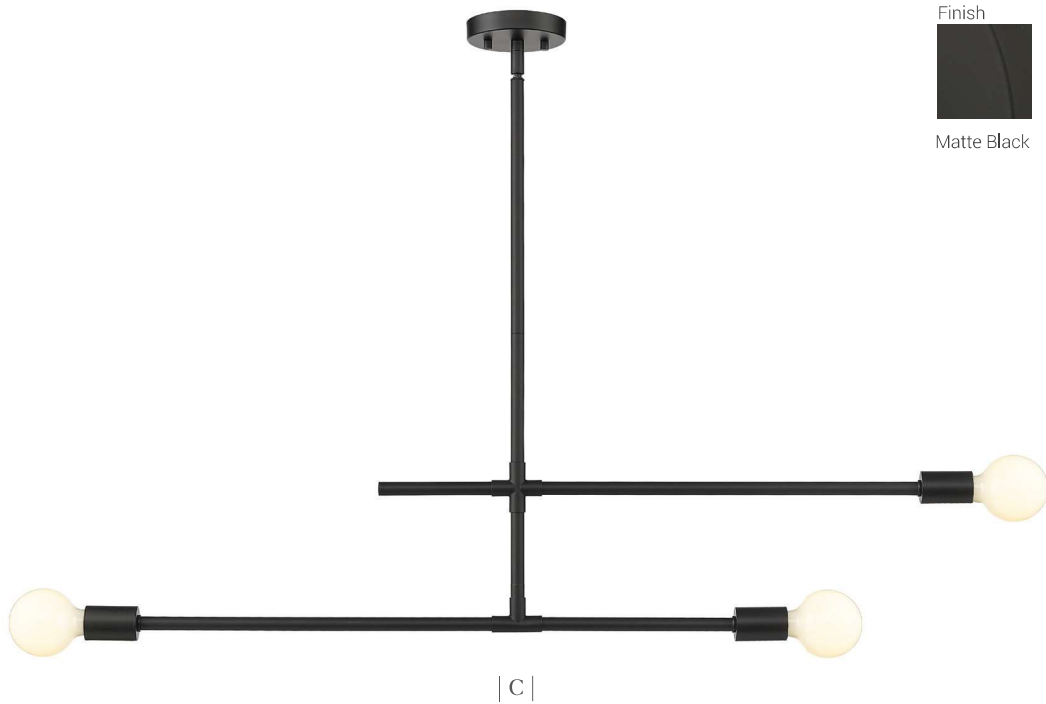

Finish

Matte Black

	Product	Bulbs/Wattage	L/Ext.	W	H	Overall-H	Chain/Rods	Wire L.	Ceiling/Wall Plate
A	731-2S-MB	(2) 60W-m	4.75"	5"	14.75"	---	---	---	5" diameter
B	731-3SF-MB	(3) 60W-m	23.25"	4.75"	14.5"	---	---	---	4.75" diameter
C	731-3MB	(3) 60W-m	40.75"	4.75"	8"	140"	4x24"+2x12"+1x6"+1x3" rods	170"	4.75" diameter
D	731-5MB	(5) 60W-m	60.75"	4.75"	15"	147"	4x24"+2x12"+1x6"+1x3" rods	170"	4.75" diameter

Bulbs shown are NOT included