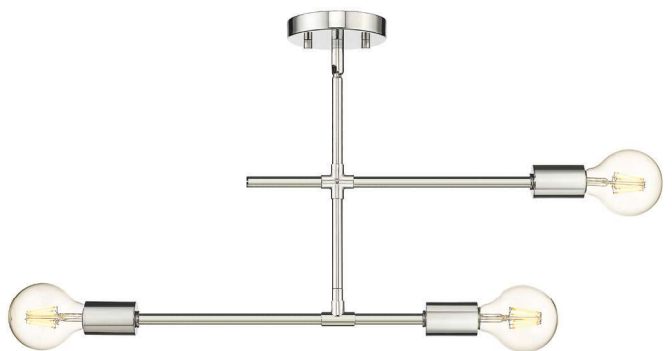

Modernist

Inspired by the sleek design of a mobile, the Modernist collection features slender lineal arms that intersect to hold exposed bulbs of your choice to create a modern or industrial look. (Bulbs are not included) The arms can be rotated to create an intriguing object as well as an ambient light source. The open, structured look is a great choice for today's interiors. The arms are adjustable, allowing you to create a personalized look. Finished in Matte Black or stylish Chrome. The hanging height is adjustable and this fixture can be mounted on a sloped ceiling.

| A |

| B |

Finish

 Chrome

| C |

| D |

	Product	Bulbs/Wattage	L/Ext.	W	H	Overall-H	Chain/Rods	Wire L.	Ceiling/Wall Plate
A	731-2S-CH	(2) 60W-m	4.75"	5"	14.75"	---	---	---	5" diameter
B	731-3SF-CH	(3) 60W-m	23.25"	4.75"	14.5"	---	---	---	4.75" diameter
C	731-3CH	(3) 60W-m	40.75"	4.75"	8"	140"	4x24"+2x12"+1x6"+1x3" rods	170"	4.75" diameter
D	731-5CH	(5) 60W-m	60.75"	4.75"	15"	147"	4x24"+2x12"+1x6"+1x3" rods	170"	4.75" diameter

Bulbs shown are NOT included

Modernist

Inspired by the sleek design of a mobile, the Modernist collection features slender lineal arms that intersect to hold exposed bulbs of your choice to create a modern or industrial look. (Bulbs are not included) The arms can be rotated to create an intriguing object as well as an ambient light source. The open, structured look is a great choice for today's interiors. The arms are adjustable, allowing you to create a personalized look. Finished in Matte Black or stylish Chrome. The hanging height is adjustable and this fixture can be mounted on a sloped ceiling.