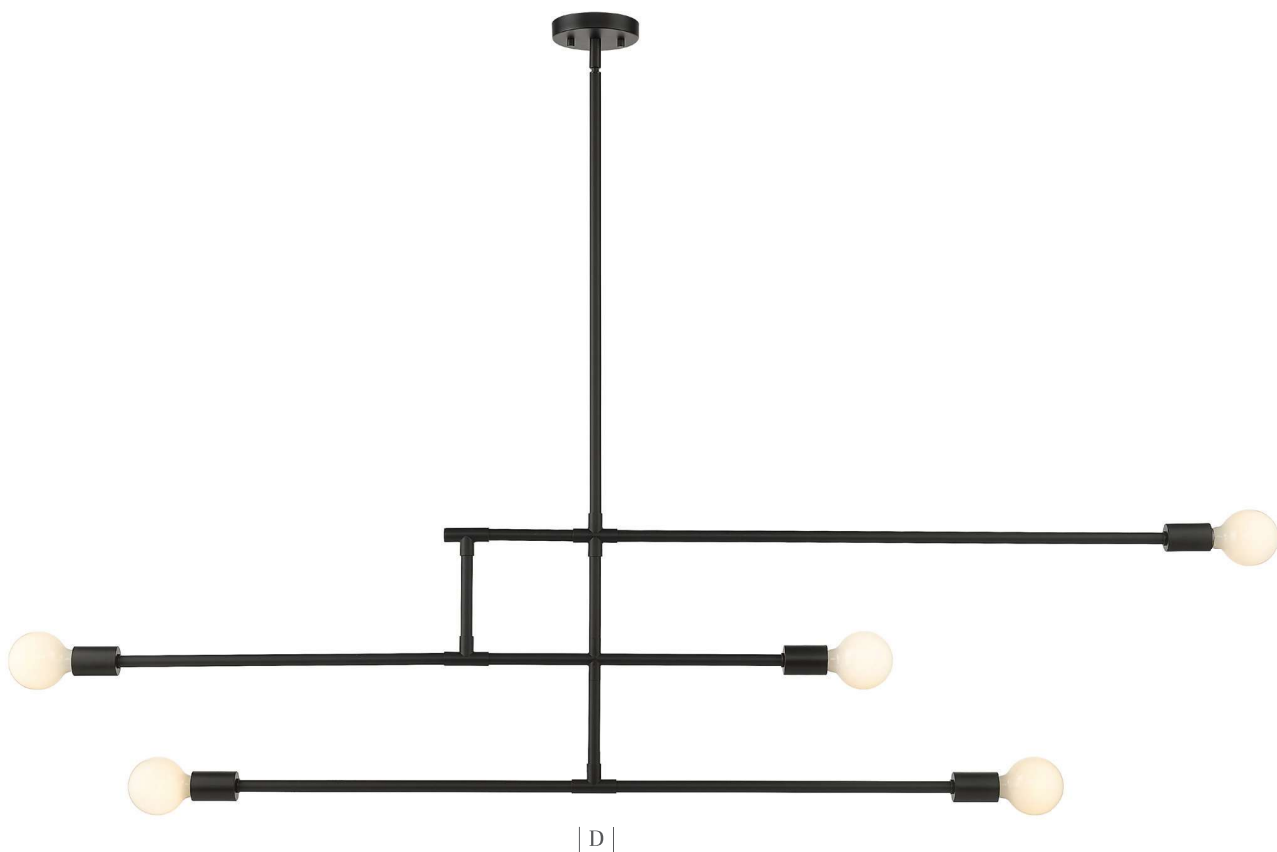

Finish

Matte Black

	Product	Bulbs/Wattage	L/Ext.	W	H	Overall-H	Chain/Rods	Wire L.	Ceiling/Wall Plate
A	731-2S-MB	(2) 60W-m	4.75"	5"	14.75"	---	---	---	5" diameter
B	731-3SF-MB	(3) 60W-m	23.25"	4.75"	14.5"	---	---	---	4.75" diameter
C	731-3MB	(3) 60W-m	40.75"	4.75"	8"	140"	4x24"+2x12"+1x6"+1x3" rods	170"	4.75" diameter
D	731-5MB	(5) 60W-m	60.75"	4.75"	15"	147"	4x24"+2x12"+1x6"+1x3" rods	170"	4.75" diameter

Bulbs shown are NOT included