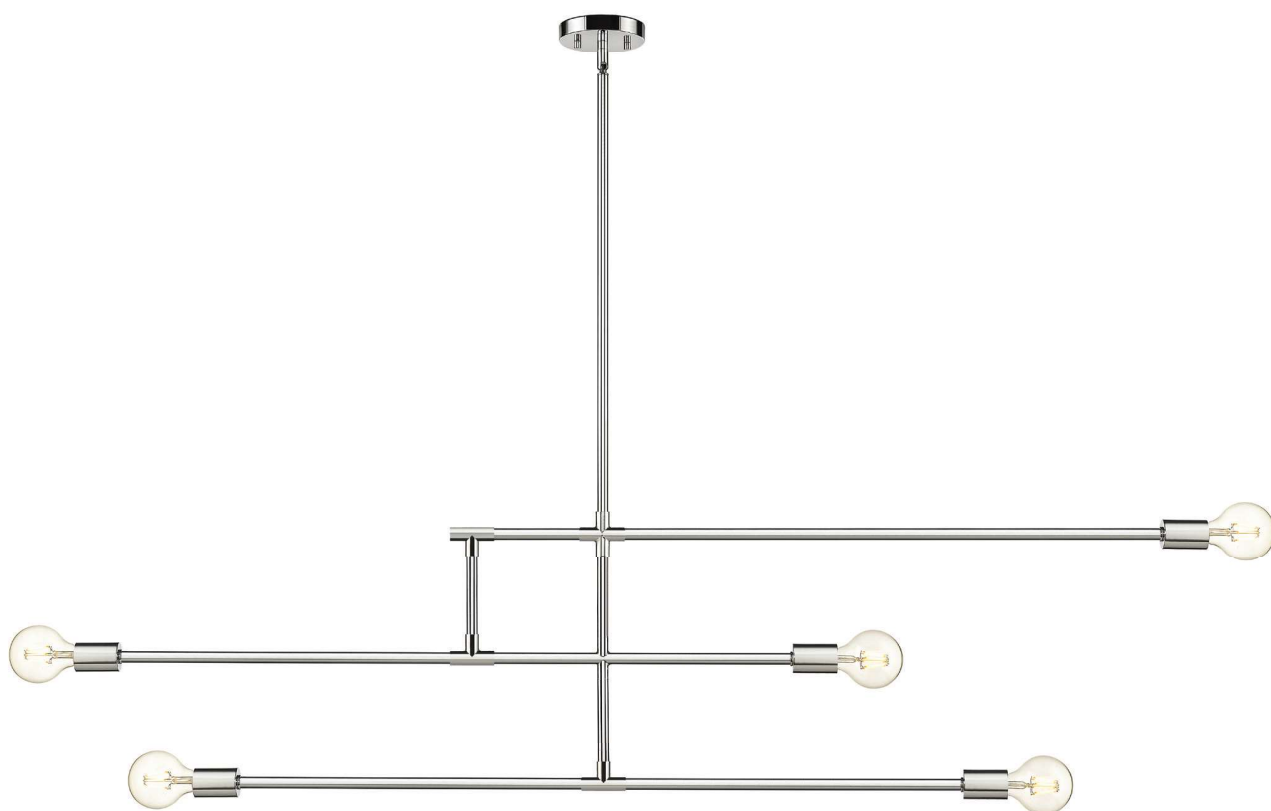

Modernist

Inspired by the sleek design of a mobile, the Modernist collection features slender lineal arms that intersect to hold exposed bulbs of your choice to create a modern or industrial look. (Bulbs are not included) The arms can be rotated to create an intriguing object as well as an ambient light source. The open, structured look is a great choice for today's interiors. The arms are adjustable, allowing you to create a personalized look. Finished in Matte Black or stylish Chrome. The hanging height is adjustable and this fixture can be mounted on a sloped ceiling.

| A |

| B |

Finish

 Chrome

| C |

| D |

	Product	Bulbs/Wattage	L/Ext.	W	H	Overall-H	Chain/Rods	Wire L.	Ceiling/Wall Plate
A	731-2S-CH	(2) 60W-m	4.75"	5"	14.75"	---	---	---	5" diameter
B	731-3SF-CH	(3) 60W-m	23.25"	4.75"	14.5"	---	---	---	4.75" diameter
C	731-3CH	(3) 60W-m	40.75"	4.75"	8"	140"	4x24"+2x12"+1x6"+1x3" rods	170"	4.75" diameter
D	731-5CH	(5) 60W-m	60.75"	4.75"	15"	147"	4x24"+2x12"+1x6"+1x3" rods	170"	4.75" diameter

Bulbs shown are NOT included

Modernist

Inspired by the sleek design of a mobile, the Modernist collection features slender lineal arms that intersect to hold exposed bulbs of your choice to create a modern or industrial look. (Bulbs are not included) The arms can be rotated to create an intriguing object as well as an ambient light source. The open, structured look is a great choice for today's interiors. The arms are adjustable, allowing you to create a personalized look. Finished in Matte Black or stylish Chrome. The hanging height is adjustable and this fixture can be mounted on a sloped ceiling.