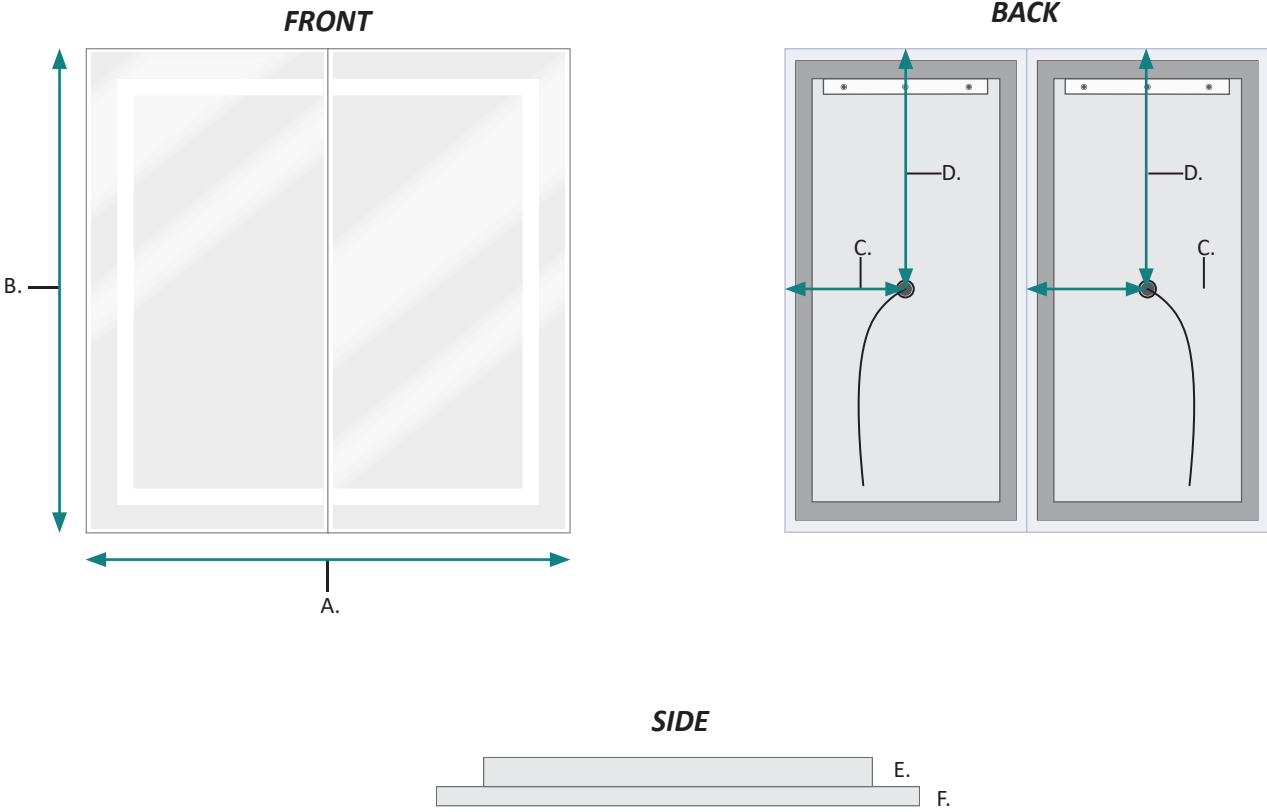

Mod-SM-Corner-18D - Specification Sheet

Features

- Dimmable LED task lighting
- Energy efficient LED lighting 5000K
- 6360 Lumens
- CRI 90+
- Integrated Defogger

Construction

- Quality polished edge mirror
- Single phase wire installation, silver backed, copper free
- Construction for surface mounting
- Includes installation hardware

- 120Vac, 60Hz, 34W
- Electric Current: 0.28A
- Wattage: 34W

Model

- Mod-SM-Corner-18D
- Combo of:
MODULAR 1836 Right LED Mirror
MODULAR 1836 Right LED Mirror

Mod-SM-Corner-18D - Specification Sheet

Dimensions

Mod1836L:

- Height: 36"
- Width: 18"
- Depth: 1-9/16"

Mod1836R:

- Height: 36"
- Width: 18"
- Depth: 1-9/16"

FRONT, BACK & SIDE

MODEL	A	B	C	D	E	F
Mod-SM-Corner-18D	36	36	8-13/20	17-7/8	1-3/8	3/16