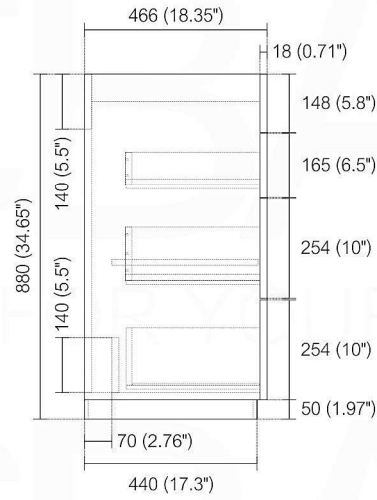

MILANO KFM30

Sink: DL30SINK

Dimensions:	width	depth	height
inches	29.8"	18.5"	35.12"
mm	756	470	892

NOTE: DIMENSIONS AND TECHNICAL DETAILS ARE SUBJECT TO CHANGE WITHOUT NOTICE

. FRONT ELEVATION

. SIDE ELEVATION