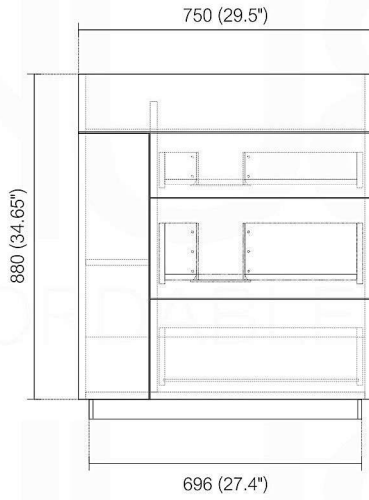

MILANO KFM30

Sink: DL30SINK

Dimensions:	width	depth	height
inches	29.8"	18.5"	35.12"
mm	756	470	892

NOTE: DIMENSIONS AND TECHNICAL DETAILS ARE SUBJECT TO CHANGE WITHOUT NOTICE

. FRONT ELEVATION

. SIDE ELEVATION