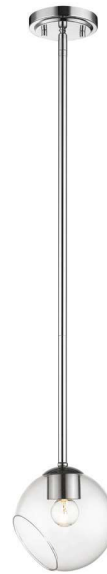

# Marquee

Brilliantly minimalist, the Marquee collection uses its deceptively simple design to achieve maximum results. Clear, cup inspired glass shades pair with a contemporary Chrome finish for a sleek look.

| A |

| B |

| C |

| D |

| E |

| F |

	Product	Bulbs/Wattage	L/ext.	W	H	Overall-H	Chain/Rods Length	Wire Length	Ceiling Plate/Wall Plate Size
A	455-12CH	(12) 60W-c	---	14"	43.25"	91"	3x12" +1x6" +1x3" rods	110"	5" diameter
B	455-10CH	(10) 60W-c	---	14"	35"	82.75"	3x12" +1x6" +1x3" rods	110"	5" diameter
C	455-8CH	(8) 60W-c	---	14"	29.5"	77"	3x12" +1x6" +1x3" rods	110"	5" diameter
D	455-6CH	(6) 60W-c	---	14"	24"	71.75"	3x12" +1x6" +1x3" rods	110"	5" diameter
E	455MP-CH	(1) 60W-c	---	5.75"	6.25"	54"	3x12" +1x6" +1x3" rods	110"	5" diameter
F	455-6L-CH	(6) 60W-c	34"	14"	5.5"	75.75"	10x12" +2x6" +2x3" rods	110"	4.75" x 15.75"

	Product	Bulbs/Wattage	L/ext.	W	H	Overall-H	Chain/Rods Length	Wire Length	Wall Plate Size
G	455-1S-CH	(1) 60W-c	7.25"	6"	6"	---	---	---	6"W x 6"H
H	455-2V-CH	(2) 60W-c	7.25"	16"	5.75"	---	---	---	16"W x 5.25"H
I	455-3V-CH	(3) 60W-c	7.25"	23"	5.75"	---	---	---	23"W x 5.25"H
J	455-4V-CH	(4) 60W-c	7.25"	32"	5.75"	---	---	---	32"W x 5.25"H
K	455-5V-CH	(5) 60W-c	7.25"	40"	5.75"	---	---	---	40"W x 5.25"H
L	455SF-CH	(4) 60W-c	---	14"	12.5"	---	---	---	5" diameter
M	455-10L-CH	(10) 60W-c	54"	14"	5.5"	75.75"	10x12" +2x6" +2x3" rods	110"	4.75" x 15.75"
N	455-8L-CH	(8) 60W-c	44"	14"	5.5"	75.75"	10x12" +2x6" +2x3" rods	110"	4.75" x 15.75"