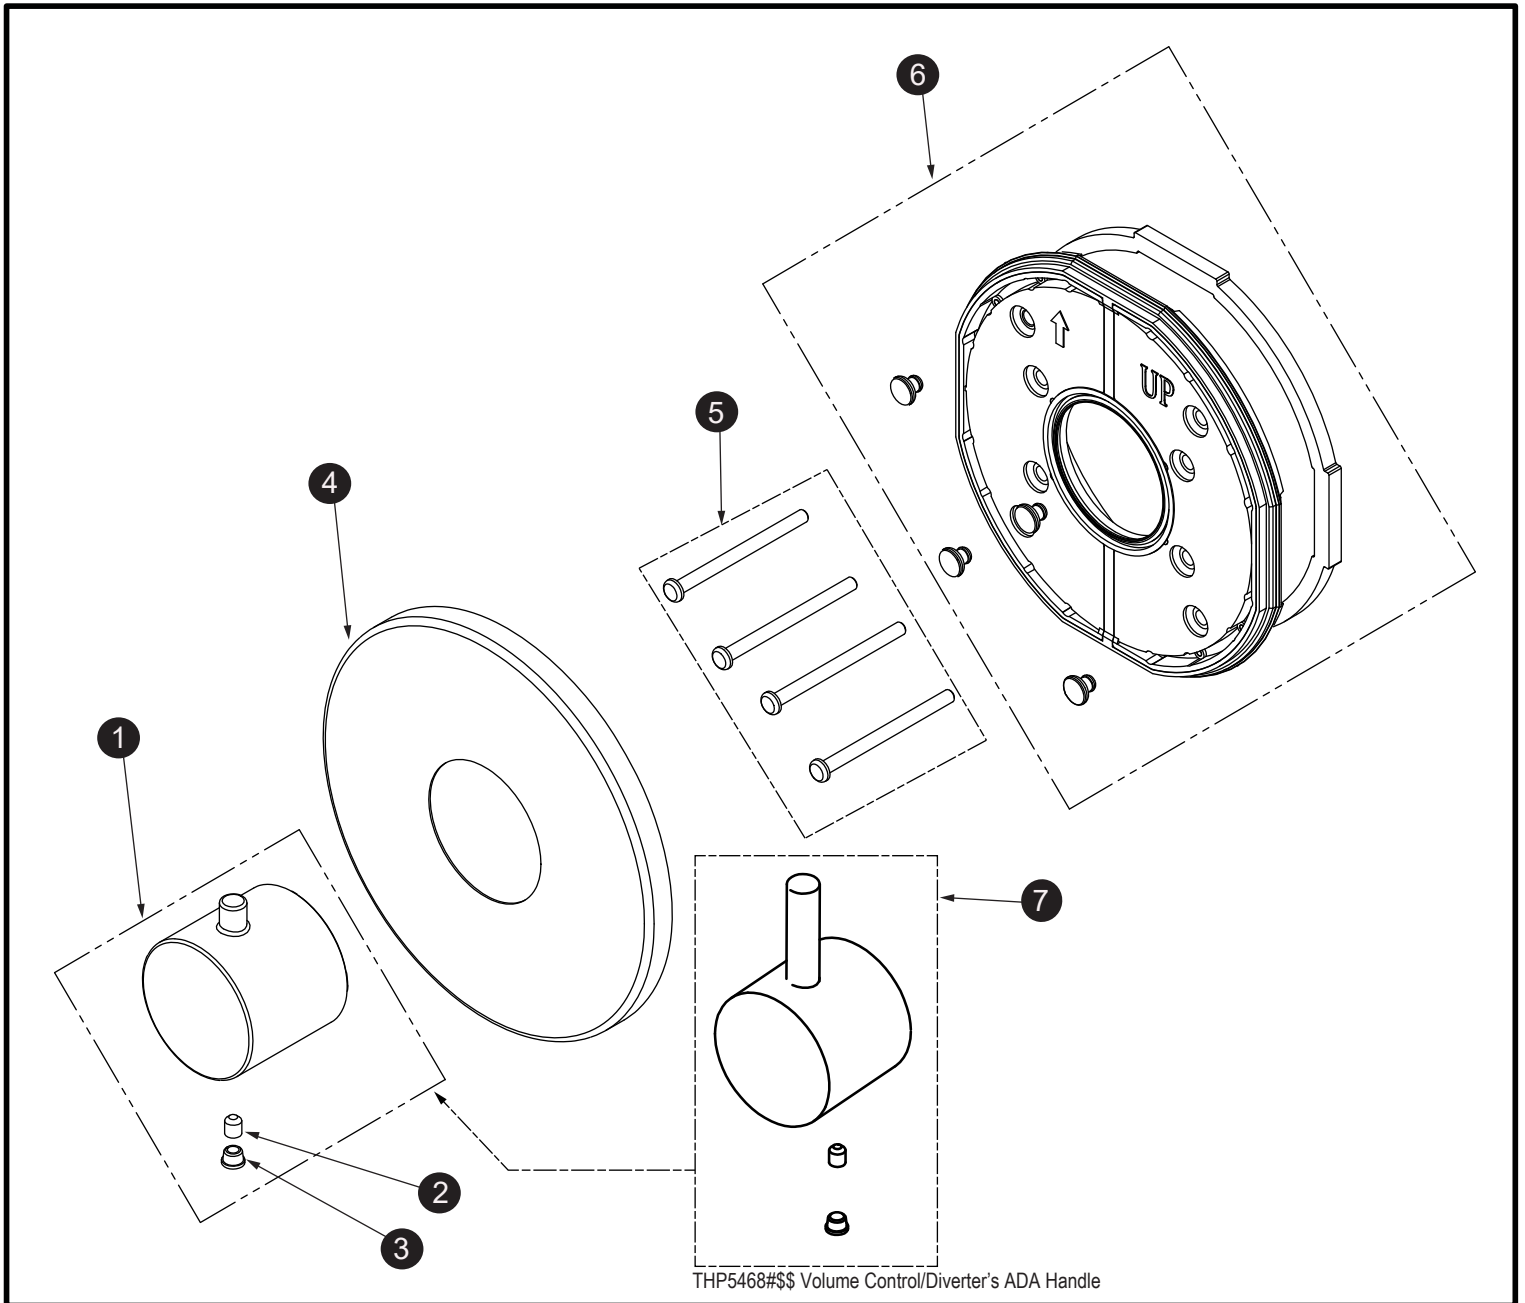

**2-Way w/o Shutoff Diverter Trim (Round)**

Item	Part	Description
1*	THP5257#\$\$	Handle
2	THP5258	Set Screw
3	THP5316	Plug
4*	THP5261#\$\$	Trim
5	THP5219	Screw (4pcs/pkg)
6	THP5220	Lining Plate
7*	THP5468#\$\$	Volume Control / Diverter's ADA Handle

\* Please specify finish when ordering

LEGEND
\$\$ = Denotes Finish
#CP = Polished Chrome
#BN = Brushed Nickel
#PN = Polished Nickel