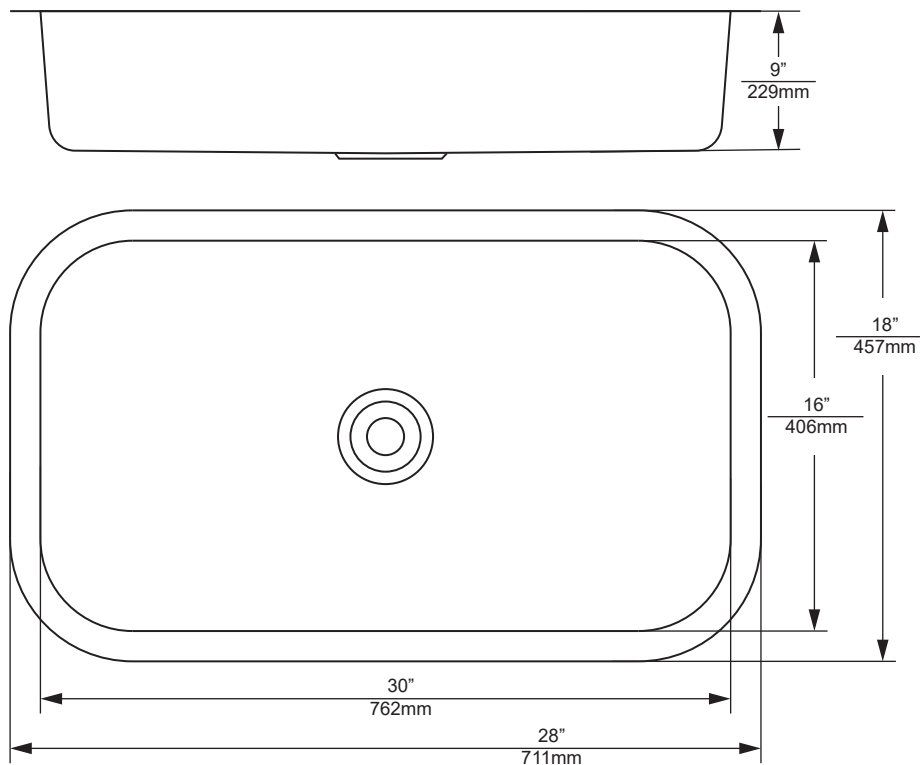

Puer Collection

30" x 18" Stainless Steel Single Bowl Undermount Sink

MU3018S, MU3018S-16

Product Features

- Handcrafted Stainless Steel kitchen sink
- 16 or 18 Gauge Stainless Steel
- 9" depth with offset drains
- Undermount installation
- Cutout template and instructions included

Technical

- **Nominal Dimensions:**
30" x 18"
762mm x 457mm
- **Bowl Size:**
28" x 16"
711mm x 406mm

* Sink only. Waste fitting not included.

Quality Assurance

- Factory tested
- 10-year product warranty

Specifications are subject to change without notice, please visit our website for the most current information.