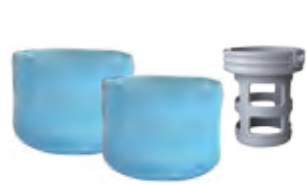

ACCESSORIES

M Spa has a comprehensive production line. To match it, there are rich value-added accessories to choose.

From core parts like filter cartridge, to wicker surrounding unit that are both decorative and practical, you will always find what you need.

STANDARD ACCESSORIES

MUSE SERIES

Filter cartridge x 2 & cartridge basex 1

Garden hose adapter

Buckle spa cover

Inflation hose

Heat preservation mat

Inflatable bladder for M-CA061