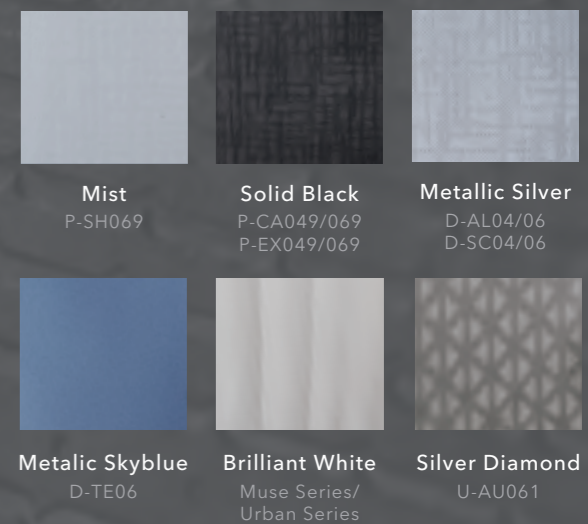

FABRICS & FINISHES

Cover Fabric

Rhino-Tech™ 6-layer Reinforced PVC

Interior PVC Liner

ENJOY THE MOMENT

MUSE SERIES

MUSE SERIES

Equipped with multi-individually adjustable hydromassage jets and more than one hundred effervescence air jets, the new MUSE Collection delivers one of our best hydromassage experience. Stylish elegance is provided by Micro MSpassima Rhino-tech.