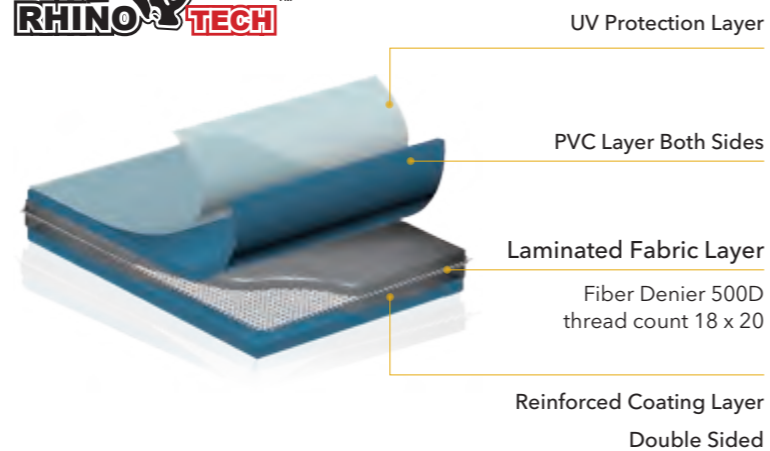

RHINO-TECH REINFORCED PVC COVER FABRIC

1. UV, Frost and Tear Resistant
2. Durable and Tough Reinforced PVC
3. User Friendly
4. Appealing Look
5. Eco-friendly
6. Supported by MSpa Warranty