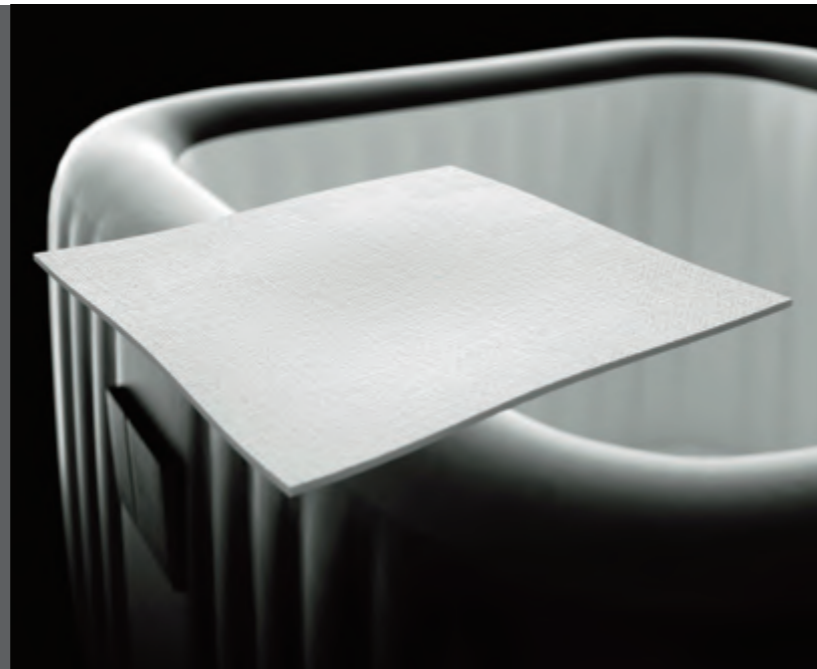

ANTIBACTERIAL FABRIC

CARING AND CLEAN

Clean water is the most essential foundation of hydro massage. With tender care for its users, to further enhance the sterilization performance, antibacterial fabric is applied to the inner liner of MSpa.

The fabric can release bactericidal component, which will help reduce 99% of the reproduction of bacteria. This conforms to ISO 22196:2011