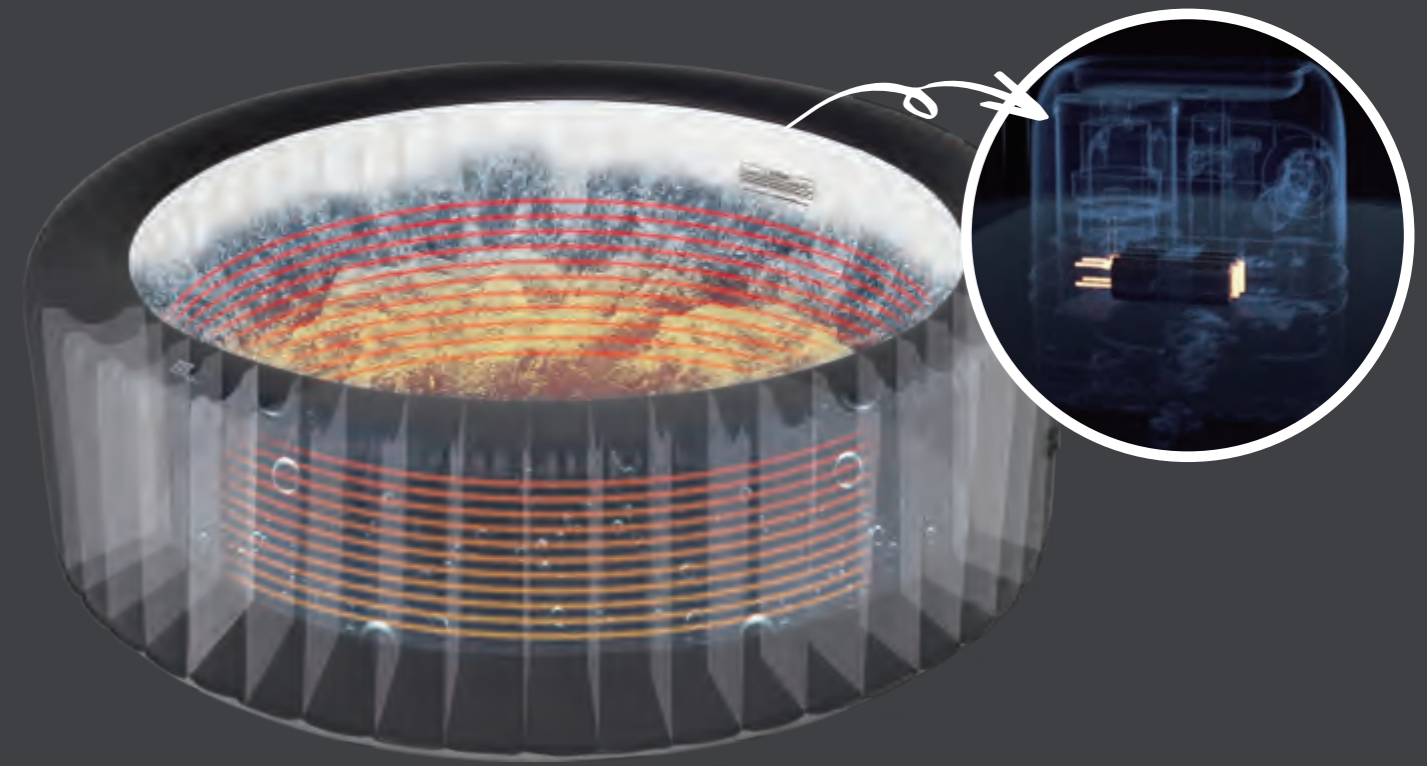

Let's meet the new generation!

■ INTELLIGENT ■

M-ONE AUTO INFLATION

From simpler to the simplest

This is a truly innovation that makes MSpa the only inflatable hot tub that will get people satisfied before stepping into it.

The integrated gauge will constantly monitor the air pressure and stop inflation automatically when ideal pressure level is reached. No need to read the manometer. No risk of over inflation.

TIMER FUNCTION