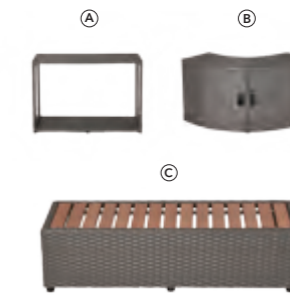

For 6 person square spa

A: Open Storage Unit
B0303097 - 85 x 30 x 58cm
(33.5" x 11.8" x 22.8")

B: Cabinet Storage Unit
B0303096 - 110 x 30 x 58cm
(43.3" x 11.8" x 22.8")

C: Wicker Step
B0303098 - 85 x 30 x 22cm
(33.5" x 11.8" x 8.7")

Inflatable Can Cooler

B0301755

Holds drink bottles or towels. This can also be used as ice can to keep drinks cool. 42 x 55cm (16.5" x 21.5").