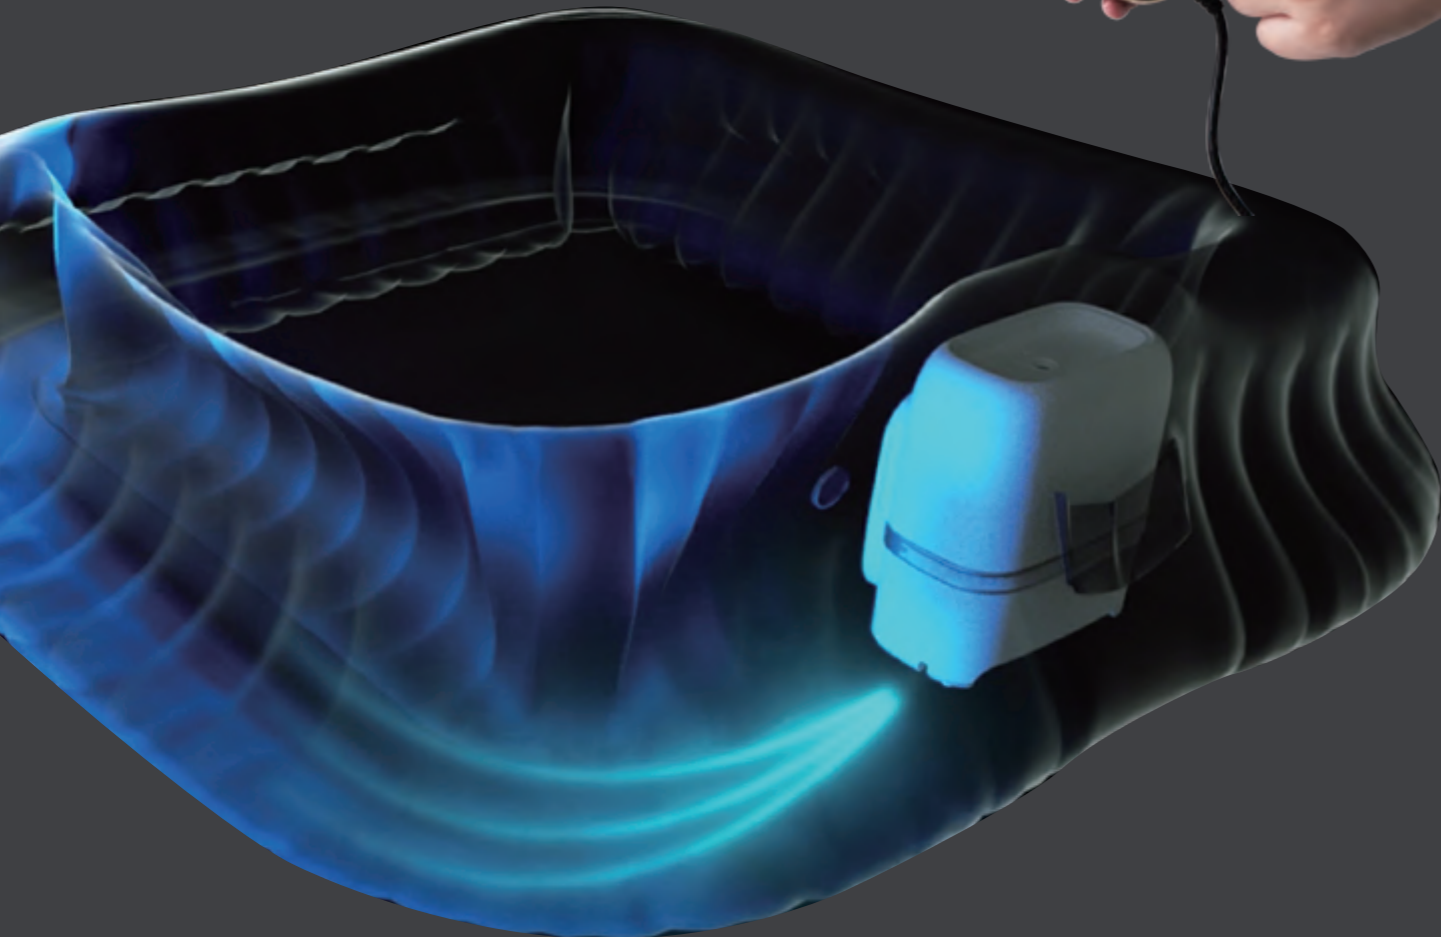

Let's meet the new generation!

■ INTELLIGENT ■

M-ONE AUTO INFLATION

From simpler to the simplest

This is a truly innovation that makes MSpa the only inflatable hot tub that will get people satisfied before stepping into it.

The integrated gauge will constantly monitor the air pressure and stop inflation automatically when ideal pressure level is reached. No need to read the manometer. No risk of over inflation.

TIMER FUNCTION