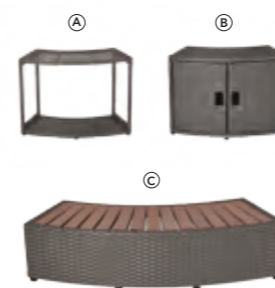

For round spa

A: Open Storage Unit
B0303094 - 80x30x58cm
(31.5"x11.8"x22.8")

B: Cabinet Storage Unit
B0303093 - 80x30x58cm
(31.5"x11.8"x22.8")

C: Wicker Step
B0303095 - 92x30x22cm
(36.2"x11.8"x8.7")