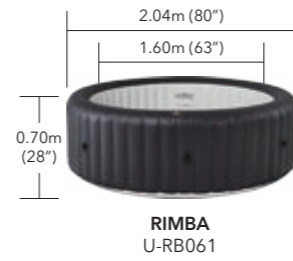

URBAN SERIES