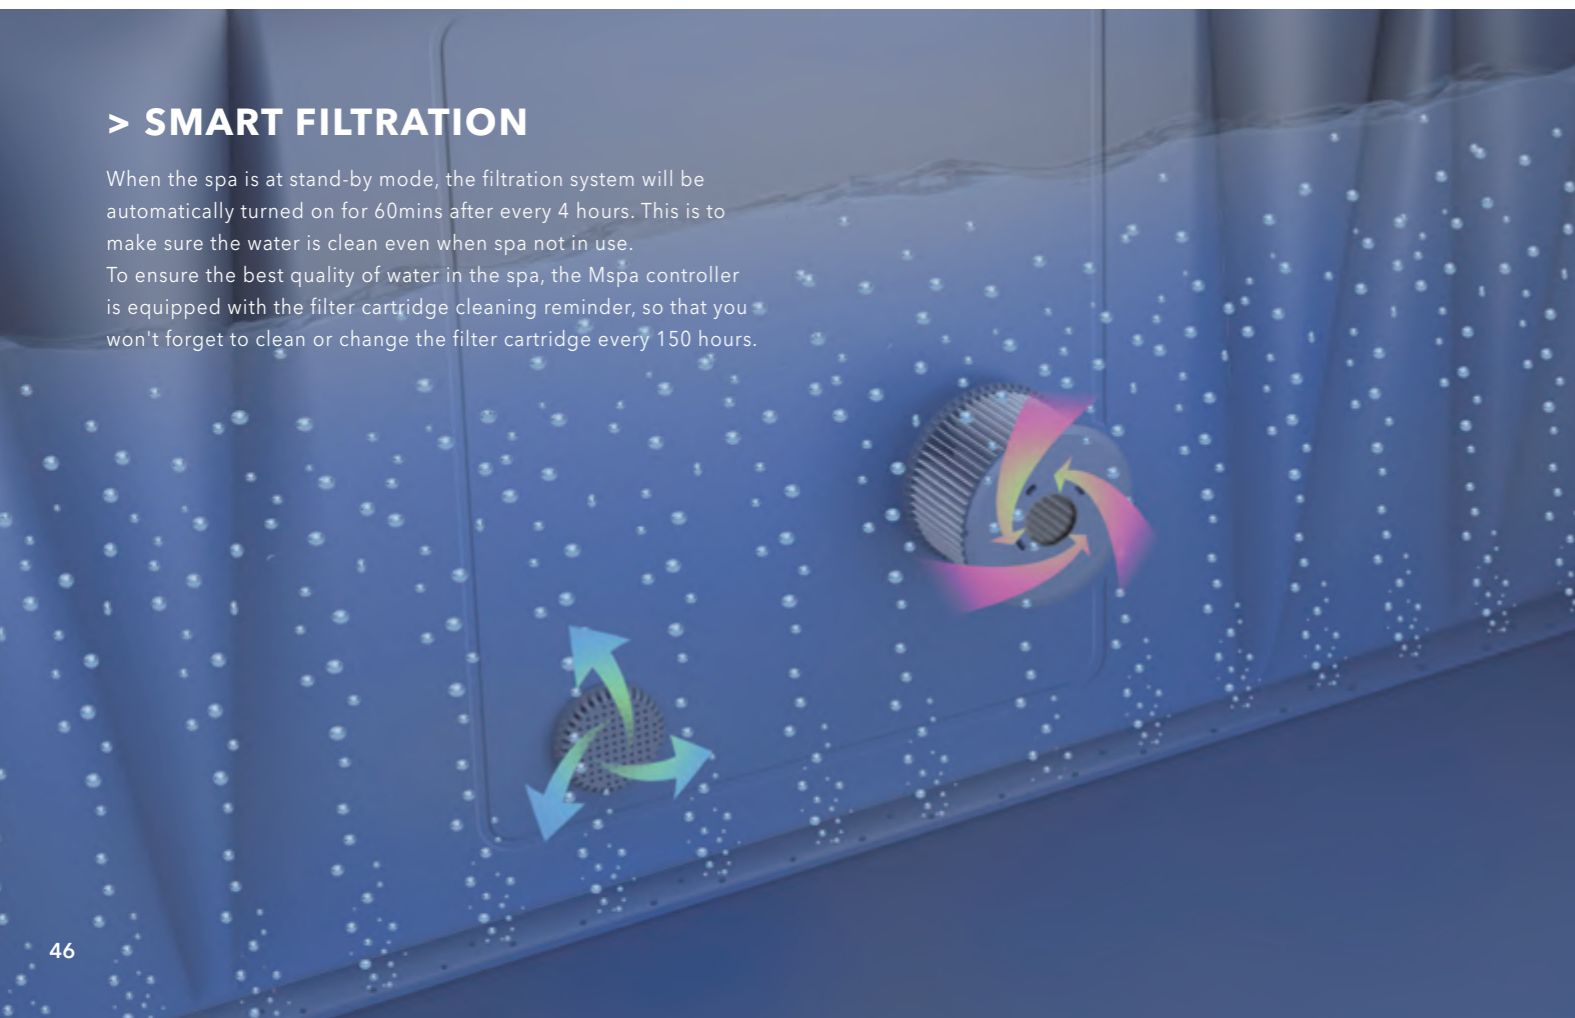

TEKAPO

D-TE06

Dimensions	1.85 x 1.85 x 0.68mH / 73" x 73" x 27"H
Water Capacity	930 L / 245 Gal.
Net Weight	32.5 Kg / 71.7 Lbs
Air Jets	132
Seating	6
Heat Increasing Rate	2 - 3°F/Hour

> SMART FILTRATION

When the spa is at stand-by mode, the filtration system will be automatically turned on for 60mins after every 4 hours. This is to make sure the water is clean even when spa not in use.

To ensure the best quality of water in the spa, the Mspa controller is equipped with the filter cartridge cleaning reminder, so that you won't forget to clean or change the filter cartridge every 150 hours.

TEKAPO

The new TEKAPO features the brand new designed bias air chamber making the entire spa more stable. Over one hundred dynamic air jets help you to stretch out and relax for an invigorating bubble massage spa.