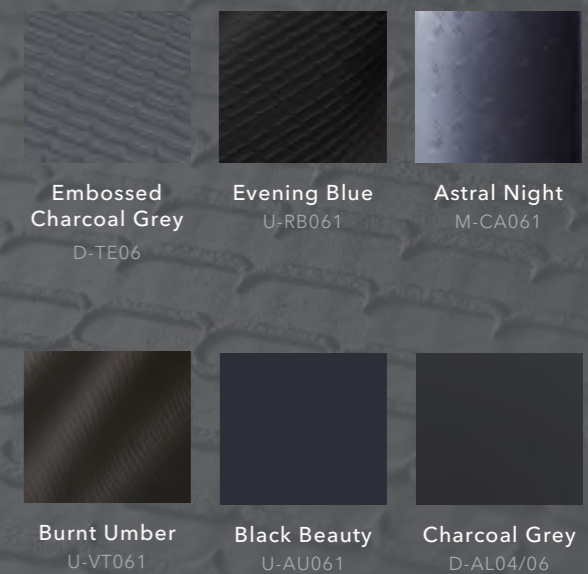

Rhino-Tech™ 6-layer Reinforced PVC