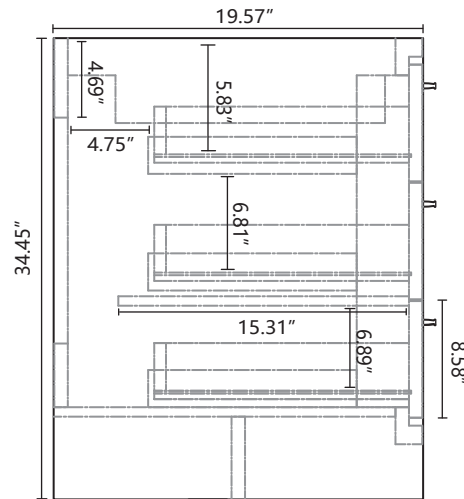

# DOLCE MD684

Dimensions	Width	Depth	Height
Inches	83.22"	19.57"	34.45"

Front Elevation

Side Elevation

Top Elevation

Drawer Board Thickness 0.71"