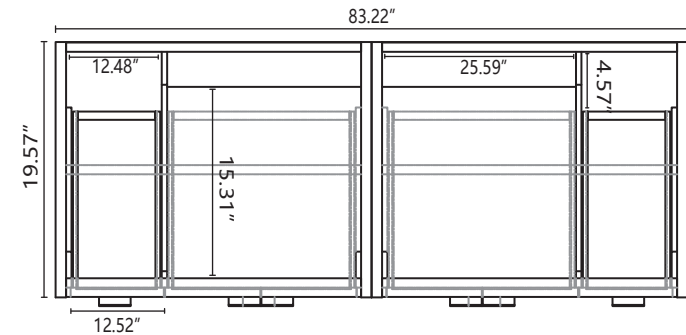

# DOLCE MD684

Dimensions	Width	Depth	Height
Inches	83.22"	19.57"	34.45"

Front Elevation

Side Elevation

Top Elevation

Drawer Board Thickness 0.71"