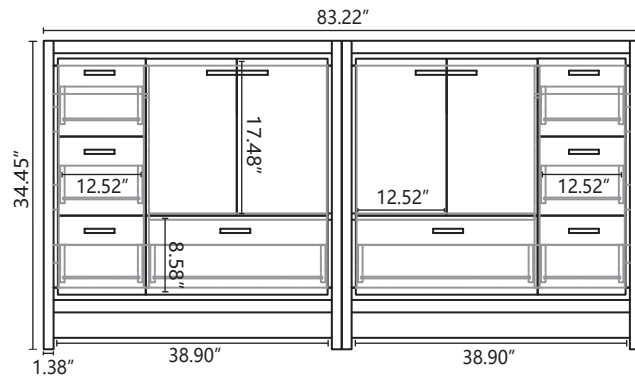

# DOLCE MD684

Dimensions	Width	Depth	Height
Inches	83.22"	19.57"	34.45"

Front Elevation

Side Elevation

Top Elevation

Drawer Board Thickness 0.71"