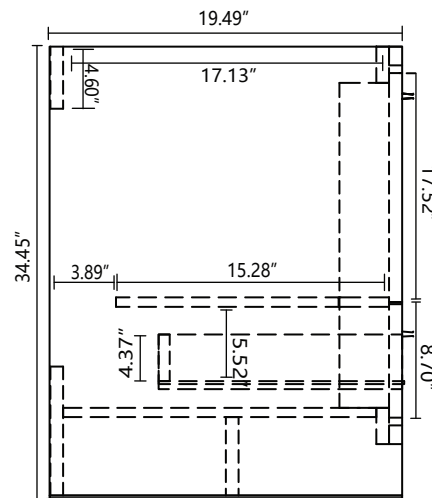

DOLCE MD672

Dimensions	Width	Depth	Height
Inches	70.31"	19.49"	34.45"

Front Elevation

Side Elevation

Top Elevation

Drawer Board Thickness 0.67"