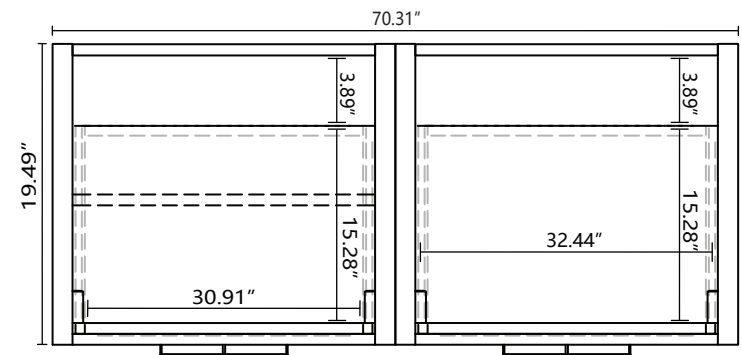

DOLCE MD672

Dimensions	Width	Depth	Height
Inches	70.31"	19.49"	34.45"

Front Elevation

Side Elevation

Top Elevation

Drawer Board Thickness 0.67"