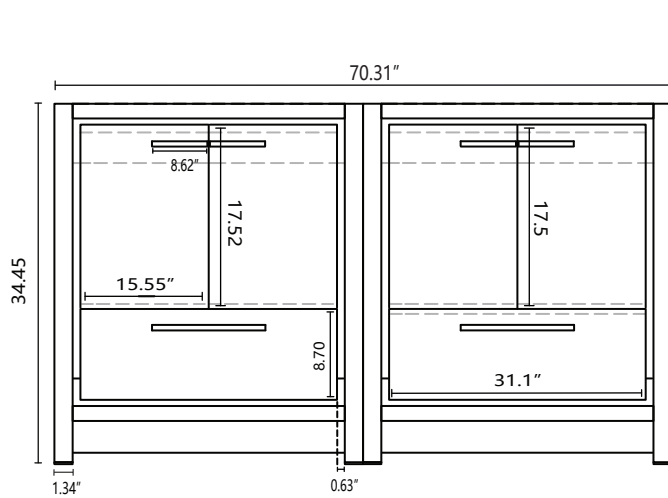

DOLCE MD672

Dimensions	Width	Depth	Height
Inches	70.31"	19.49"	34.45"

Front Elevation

Side Elevation

Top Elevation

Drawer Board Thickness 0.67"