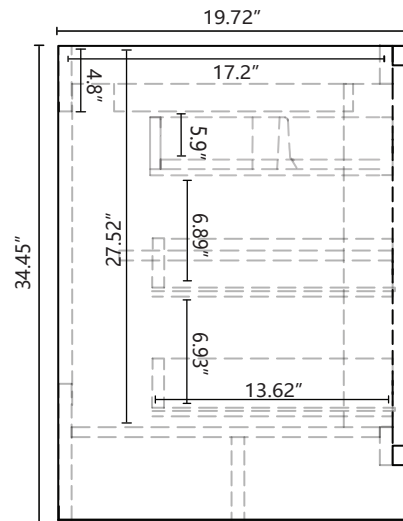

DOLCE MD660S

Dimensions	Width	Depth	Height
Inches	46.97"	19.72"	34.45"

Front Elevation

Side Elevation

Top Elevation

Drawer Board Thickness 0.67"