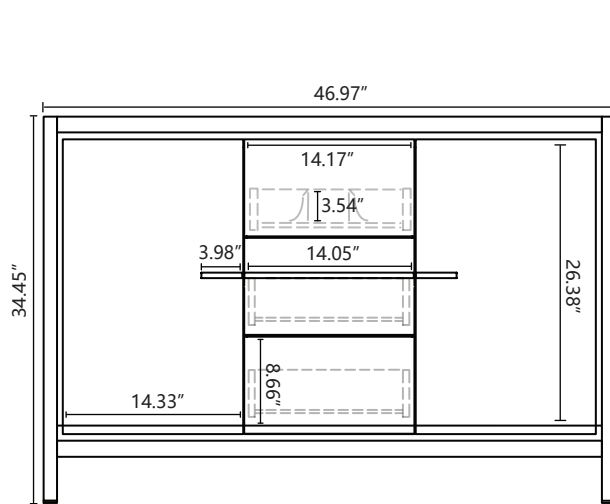

DOLCE MD660S

Dimensions	Width	Depth	Height
Inches	46.97"	19.72"	34.45"

Front Elevation

Side Elevation

Top Elevation

Drawer Board Thickness 0.67"