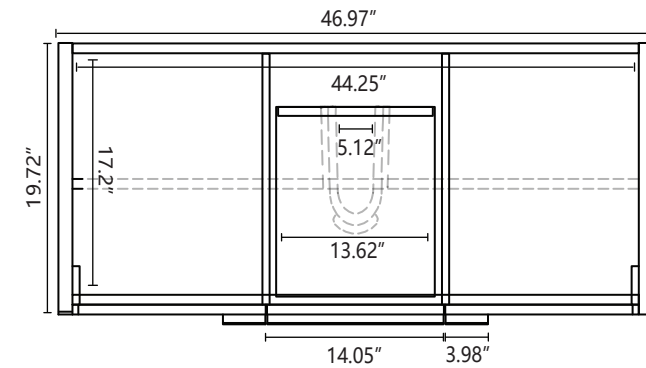

DOLCE MD660S

Dimensions	Width	Depth	Height
Inches	46.97"	19.72"	34.45"

Front Elevation

Side Elevation

Top Elevation

Drawer Board Thickness 0.67"