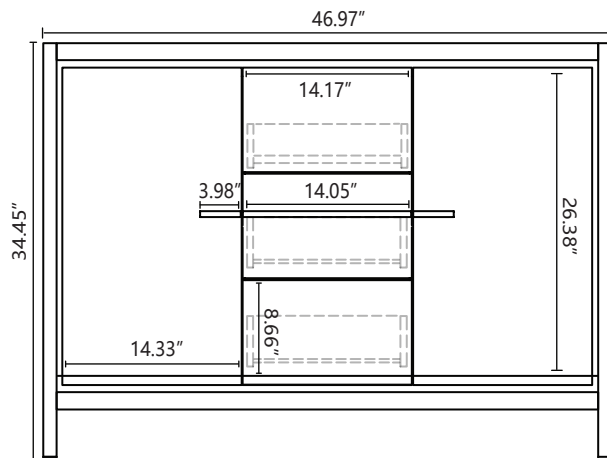

# DOLCE MD660D

Dimensions	Width	Depth	Height
Inches	46.97"	19.72"	34.45"

Front Elevation

Side Elevation

Top Elevation

Drawer Board Thickness 0.67"