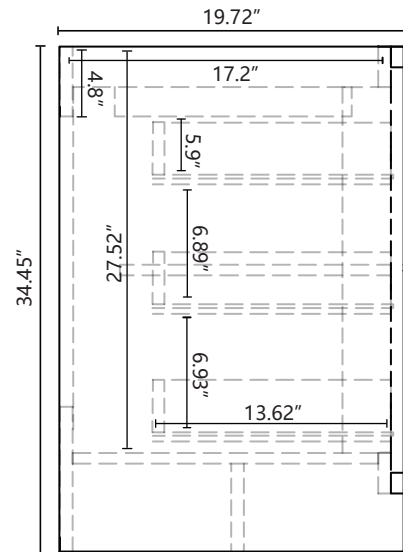

# DOLCE MD660D

Dimensions	Width	Depth	Height
Inches	46.97"	19.72"	34.45"

Front Elevation

Side Elevation

Top Elevation

Drawer Board Thickness 0.67"