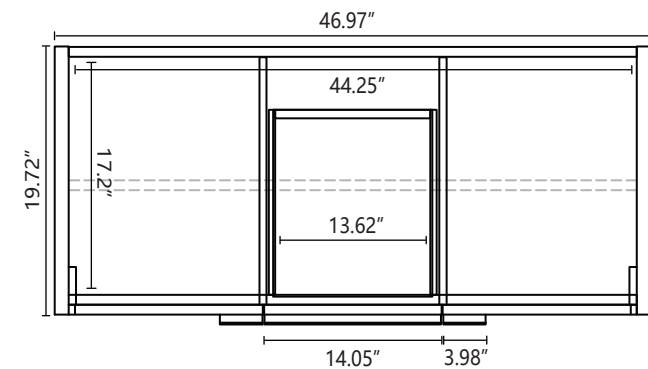

# DOLCE MD660D

Dimensions	Width	Depth	Height
Inches	46.97"	19.72"	34.45"

Front Elevation

Side Elevation

Top Elevation

Drawer Board Thickness 0.67"