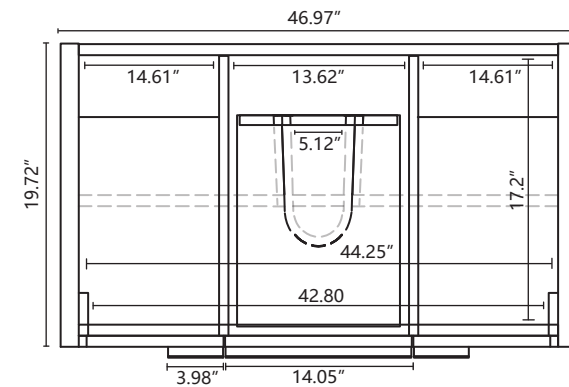

DOLCE MD648

Dimensions	Width	Depth	Height
Inches	46.97"	19.72"	34.45"

Front Elevation

Side Elevation

Top Elevation

Drawer Board Thickness 0.67"