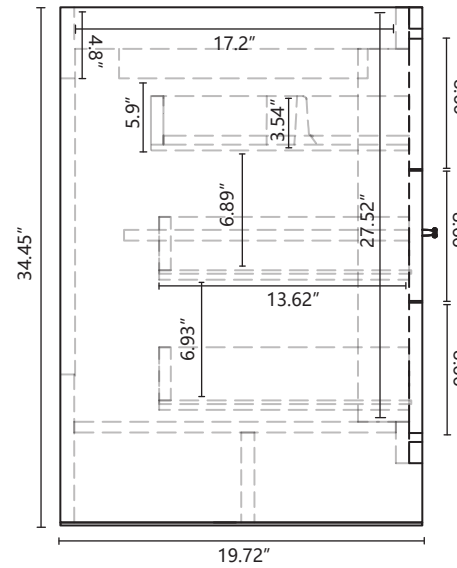

DOLCE MD648

Dimensions	Width	Depth	Height
Inches	46.97"	19.72"	34.45"

Front Elevation

Side Elevation

Top Elevation

Drawer Board Thickness 0.67"