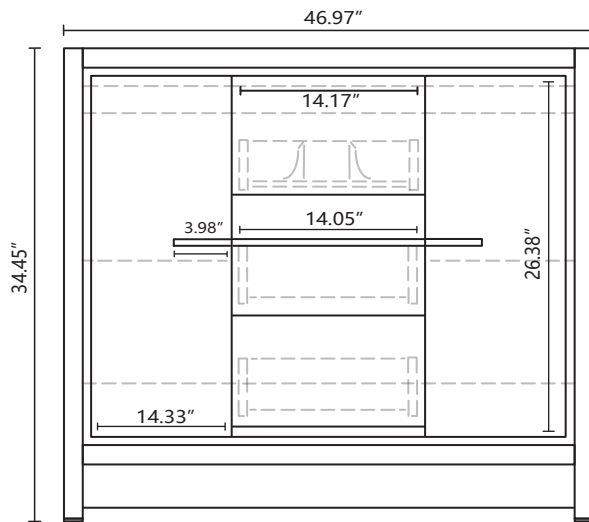

DOLCE MD648

Dimensions	Width	Depth	Height
Inches	46.97"	19.72"	34.45"

Front Elevation

Side Elevation

Top Elevation

Drawer Board Thickness 0.67"