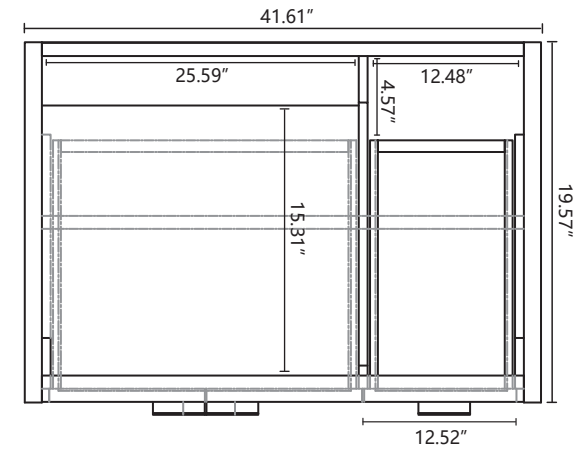

# DOLCE MD642R

Dimensions	Width	Depth	Height
Inches	41.61"	19.57"	34.45"

Front Elevation

Side Elevation

Top Elevation

Drawer Board Thickness 0.67"