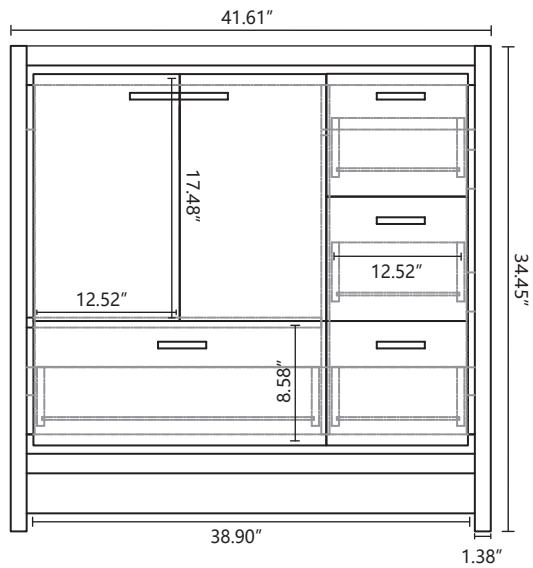

# DOLCE MD642R

Dimensions	Width	Depth	Height
Inches	41.61"	19.57"	34.45"

Front Elevation

Side Elevation

Top Elevation

Drawer Board Thickness 0.67"