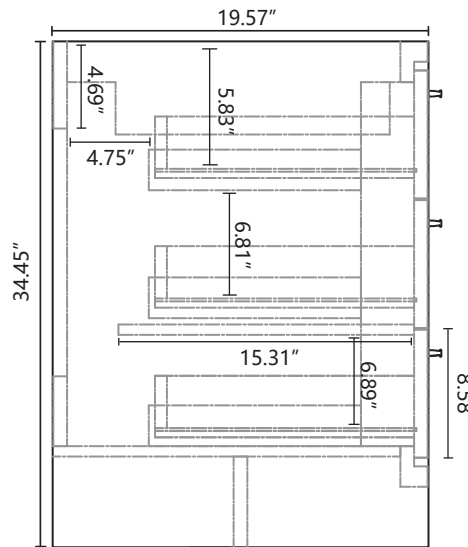

# DOLCE MD642R

Dimensions	Width	Depth	Height
Inches	41.61"	19.57"	34.45"

Front Elevation

Side Elevation

Top Elevation

Drawer Board Thickness 0.67"