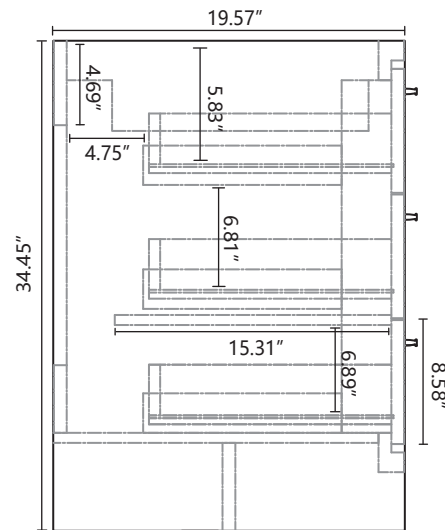

DOLCE MD642L

Dimensions	Width	Depth	Height
Inches	41.61"	19.57"	34.45"

Front Elevation

Side Elevation

Top Elevation

Drawer Board Thickness 0.67"