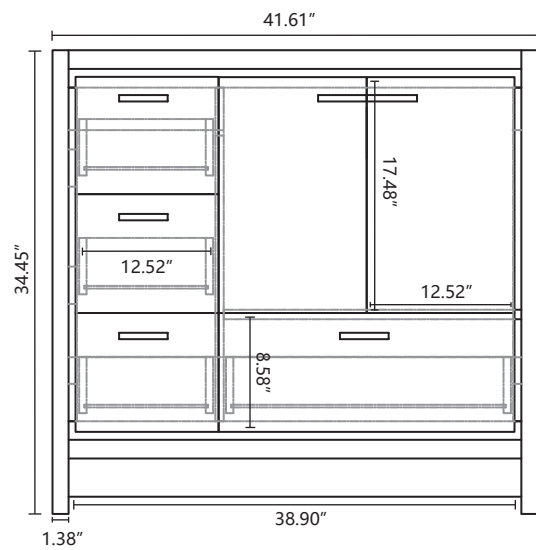

DOLCE MD642L

Dimensions	Width	Depth	Height
Inches	41.61"	19.57"	34.45"

Front Elevation

Side Elevation

Top Elevation

Drawer Board Thickness 0.67"