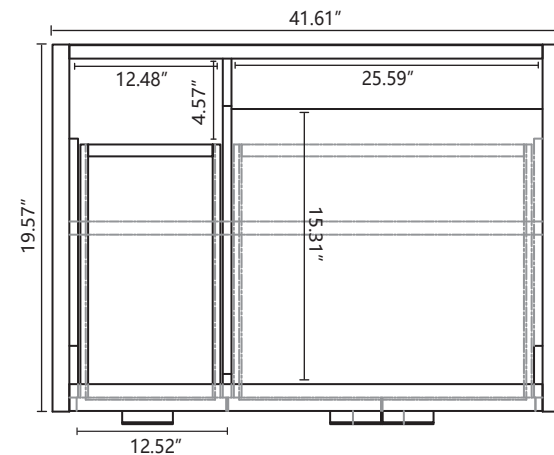

DOLCE MD642L

Dimensions	Width	Depth	Height
Inches	41.61"	19.57"	34.45"

Front Elevation

Side Elevation

Top Elevation

Drawer Board Thickness 0.67"