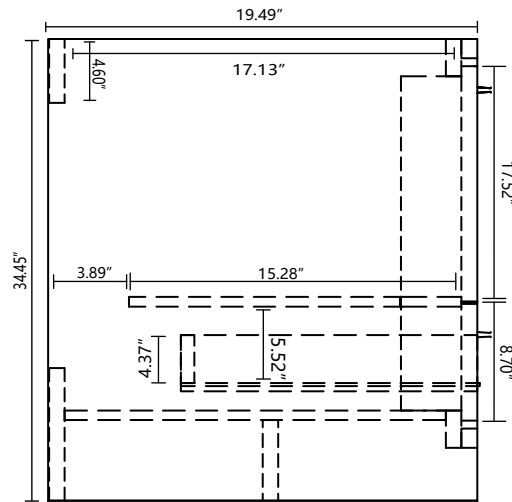

DOLCE MD636

Dimensions	Width	Depth	Height
Inches	35.24"	19.49"	34.45"

Front Elevation

Side Elevation

Top Elevation

Drawer Board Thickness 0.71"