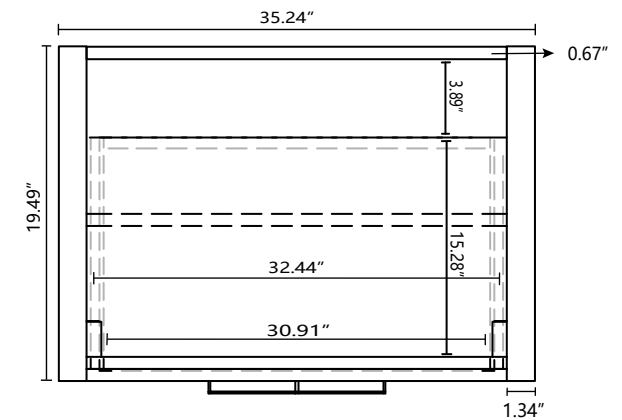

DOLCE MD636

Dimensions	Width	Depth	Height
Inches	35.24"	19.49"	34.45"

Front Elevation

Side Elevation

Top Elevation

Drawer Board Thickness 0.71"