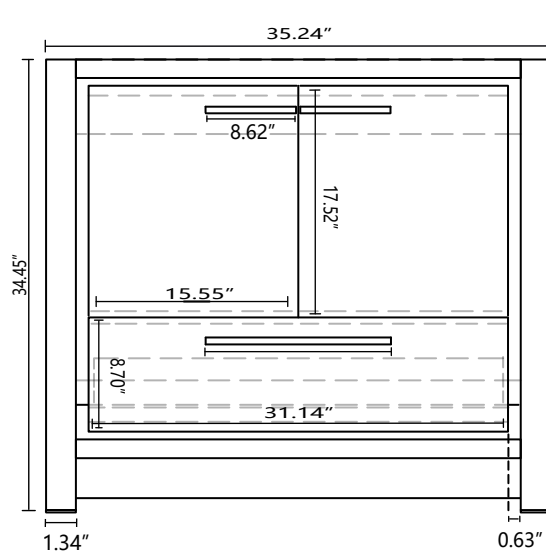

DOLCE MD636

Dimensions	Width	Depth	Height
Inches	35.24"	19.49"	34.45"

Front Elevation

Side Elevation

Top Elevation

Drawer Board Thickness 0.71"