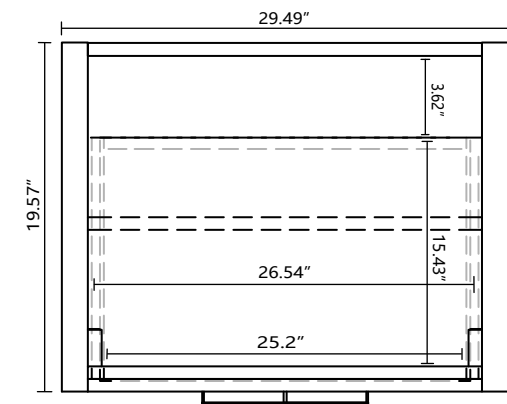

# DOLCE MD630

Dimensions	Width	Depth	Height
Inches	29.49"	19.57"	34.49"

Front Elevation

Side Elevation

Top Elevation

Drawer Board Thickness 0.67"