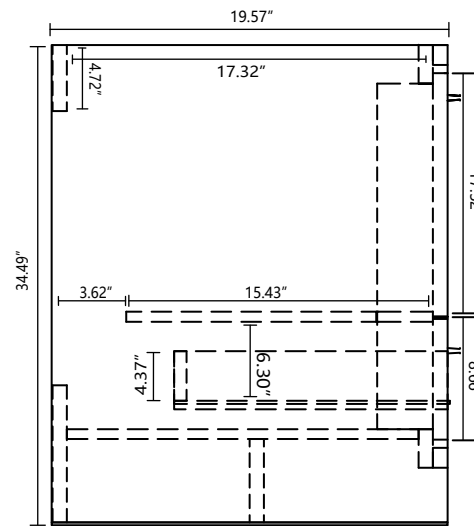

# DOLCE MD630

Dimensions	Width	Depth	Height
Inches	29.49"	19.57"	34.49"

Front Elevation

Side Elevation

Top Elevation

Drawer Board Thickness 0.67"