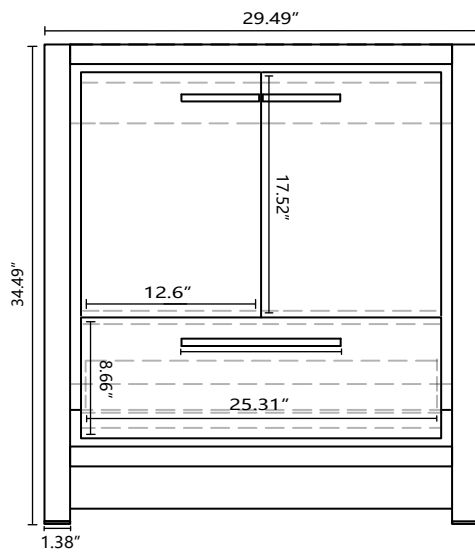

# DOLCE MD630

Dimensions	Width	Depth	Height
Inches	29.49"	19.57"	34.49"

Front Elevation

Side Elevation

Top Elevation

Drawer Board Thickness 0.67"