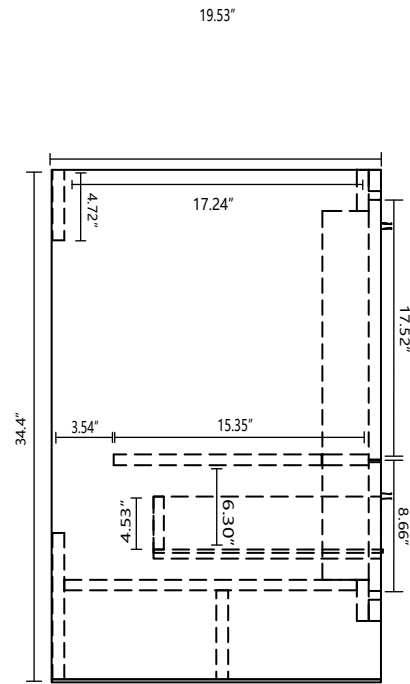

DOLCE MD624

Dimensions	Width	Depth	Height
Inches	23.3"	19.53"	34.4"

Front Elevation

Side Elevation

Top Elevation

Drawer Board Thickness 0.67"