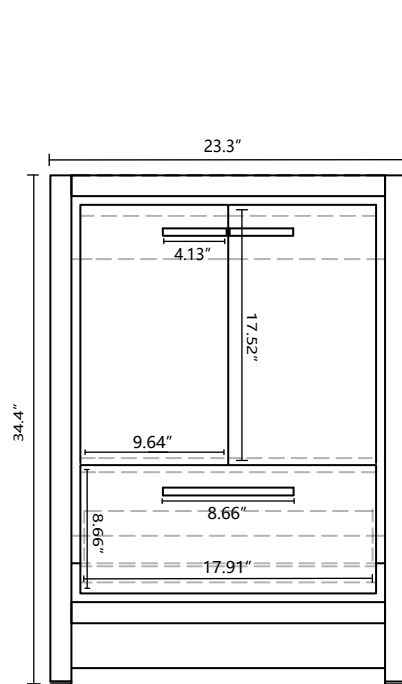

DOLCE MD624

Dimensions	Width	Depth	Height
Inches	23.3"	19.53"	34.4"

Front Elevation

Side Elevation

Top Elevation

Drawer Board Thickness 0.67"