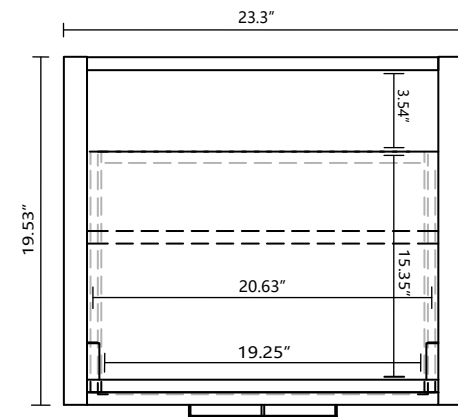

DOLCE MD624

Dimensions	Width	Depth	Height
Inches	23.3"	19.53"	34.4"

Front Elevation

Side Elevation

Top Elevation

Drawer Board Thickness 0.67"