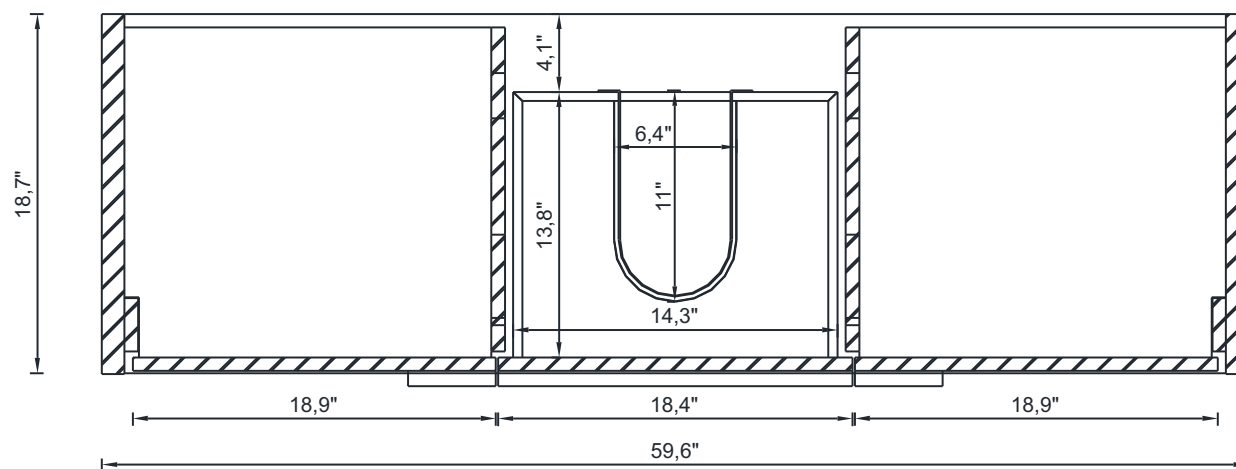

SORTINO COLLECTION

Vanity With Top

AB-MD660S

SORTINO COLLECTION

SIDE VIEW

A - A SECTION

B - B SECTION

Vanity With Top

AB-MD660S

SORTINO COLLECTION

C - C SECTION

Vanity Without Top

AB-MD660S

SORTINO COLLECTION

TOP WIEW

Vanity With Top