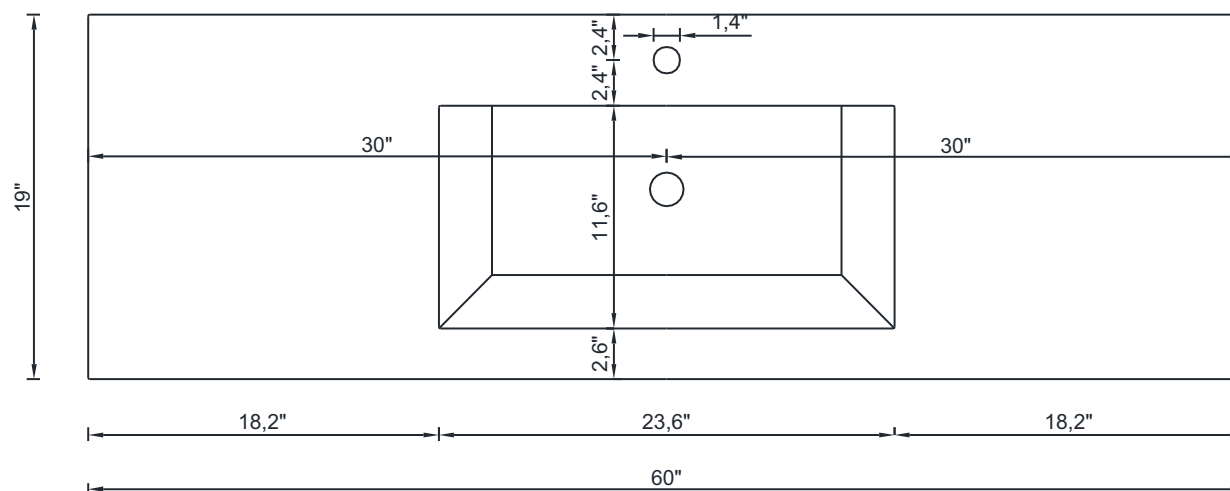

SORTINO COLLECTION

Vanity With Top

AB-MD660S

SORTINO COLLECTION

SIDE VIEW

A - A SECTION

B - B SECTION

Vanity With Top

AB-MD660S

SORTINO COLLECTION

C - C SECTION

Vanity Without Top

AB-MD660S

SORTINO COLLECTION

TOP WIEW

Vanity With Top