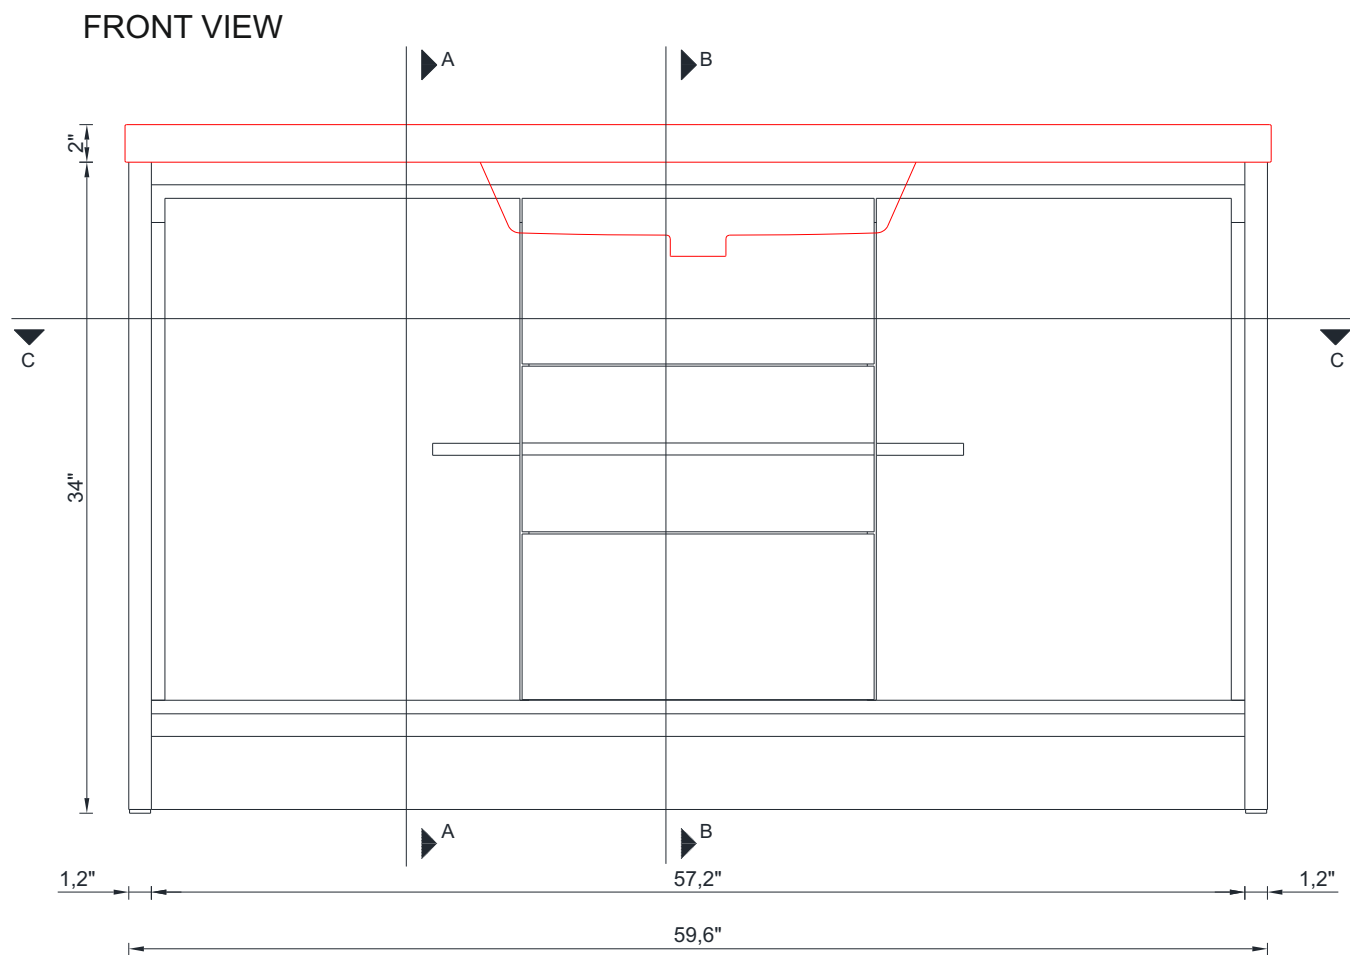

SORTINO COLLECTION

Vanity With Top

AB-MD660S

SORTINO COLLECTION

SIDE VIEW

A - A SECTION

B - B SECTION

Vanity With Top

AB-MD660S

SORTINO COLLECTION

C - C SECTION

Vanity Without Top

AB-MD660S

SORTINO COLLECTION

TOP WIEW

Vanity With Top