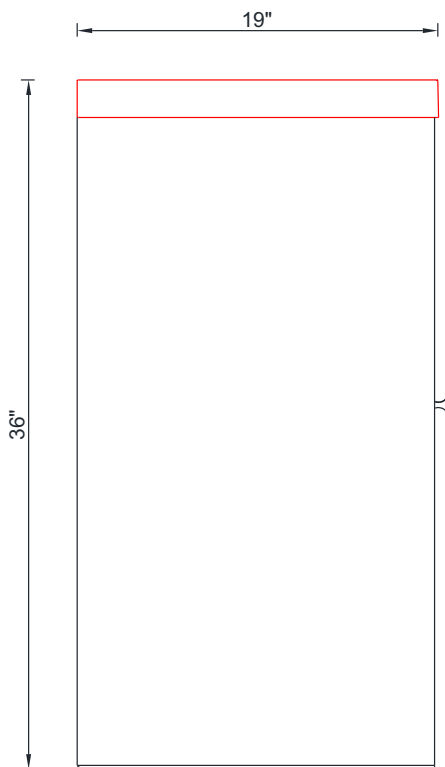

SORTINO COLLECTION

Vanity With Top

AB-MD660S

SORTINO COLLECTION

SIDE VIEW

A - A SECTION

B - B SECTION

Vanity With Top

AB-MD660S

SORTINO COLLECTION

C - C SECTION

Vanity Without Top

AB-MD660S

SORTINO COLLECTION

TOP WIEW

Vanity With Top