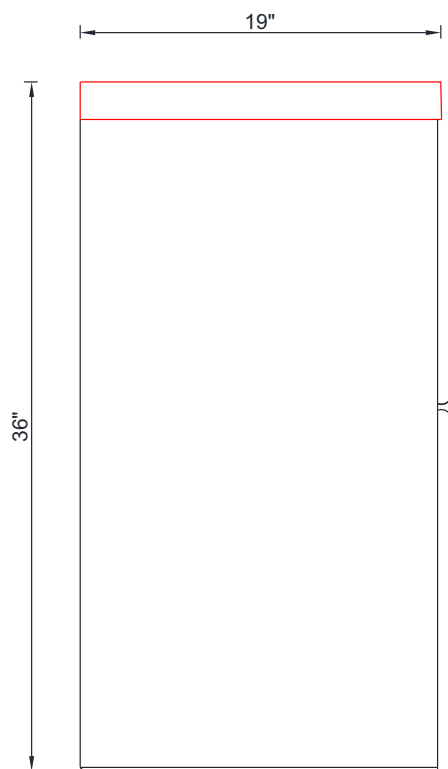

SORTINO COLLECTION

Vanity With Top

AB-MD660D

SORTINO COLLECTION

SIDE VIEW

A - A SECTION

B - B SECTION

Vanity With Top

AB-MD660D

SORTINO COLLECTION

C - C SECTION

Vanity Without Top

AB-MD660D