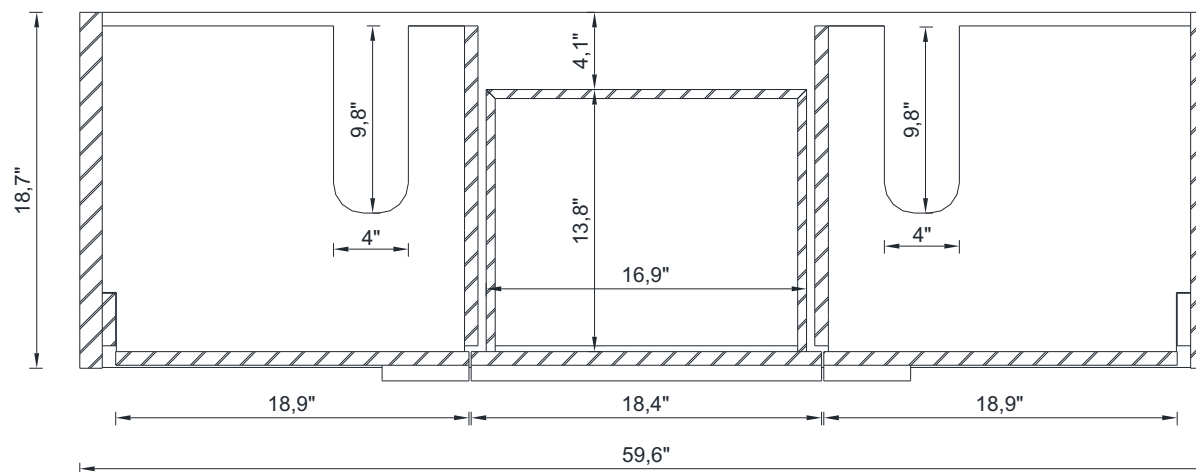

SORTINO COLLECTION

Vanity With Top

AB-MD660D

SORTINO COLLECTION

SIDE VIEW

A - A SECTION

B - B SECTION

Vanity With Top

AB-MD660D

SORTINO COLLECTION

C - C SECTION

Vanity Without Top

AB-MD660D