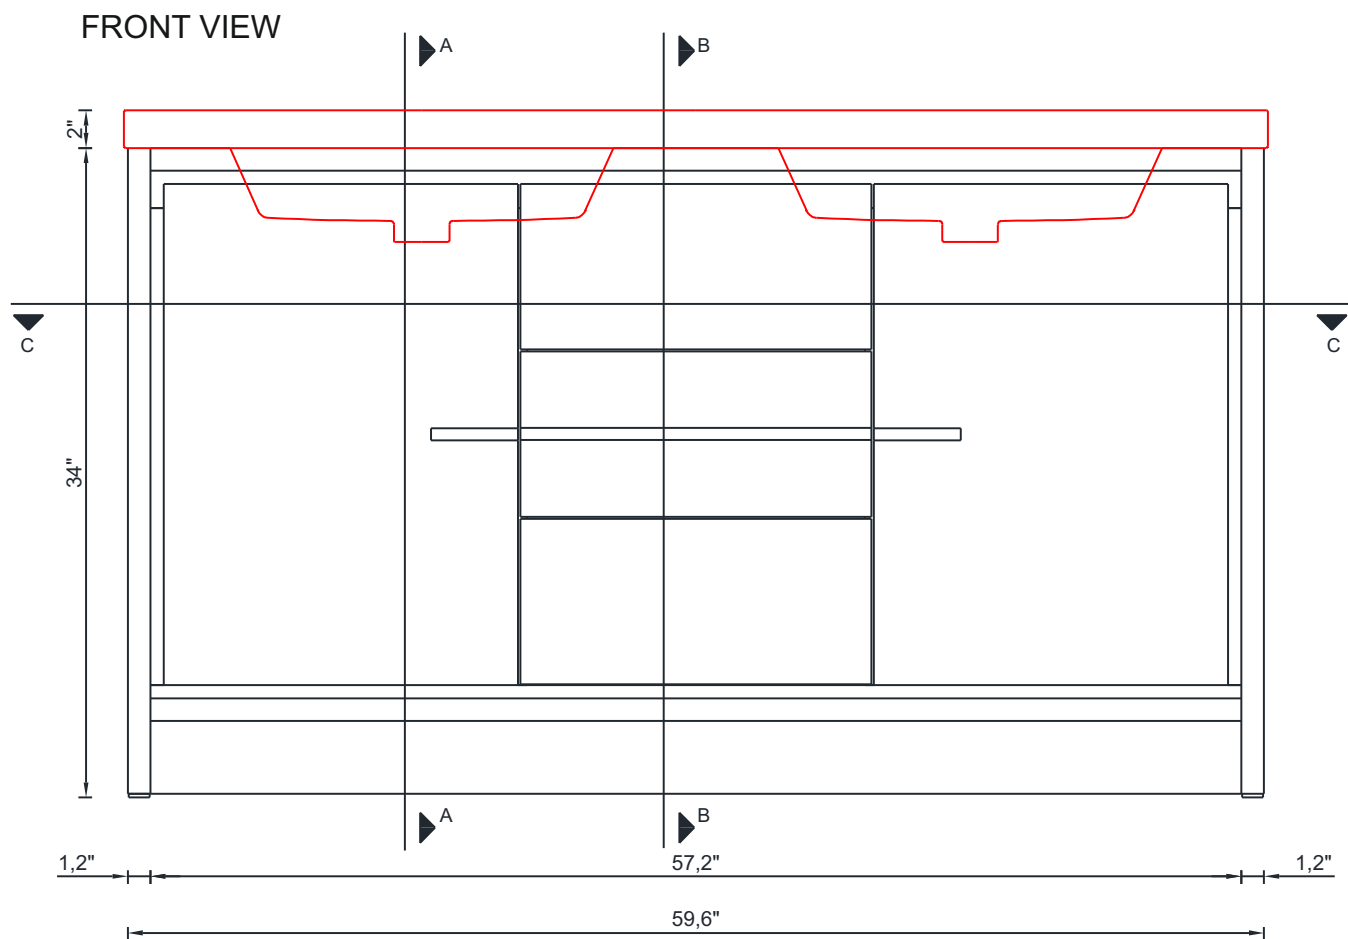

SORTINO COLLECTION

Vanity With Top

AB-MD660D

SORTINO COLLECTION

SIDE VIEW

A - A SECTION

B - B SECTION

Vanity With Top

AB-MD660D

SORTINO COLLECTION

C - C SECTION

Vanity Without Top

AB-MD660D