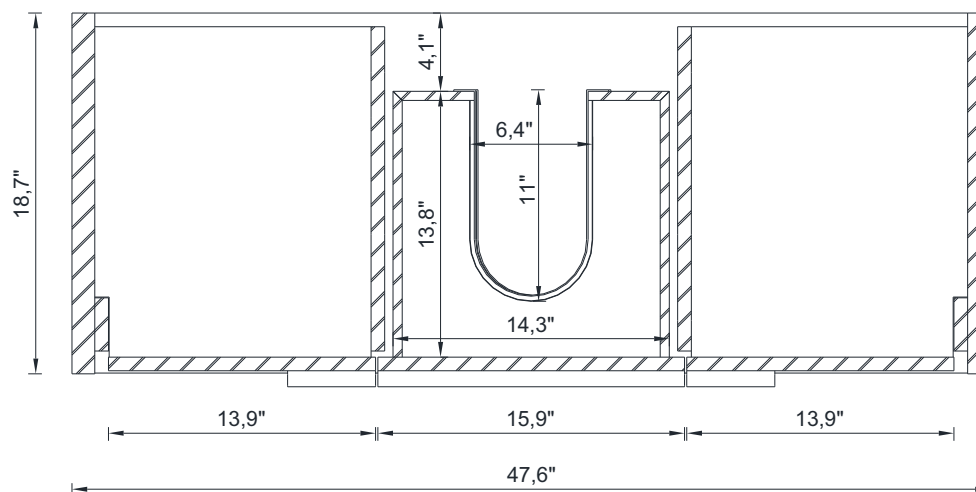

SORTINO COLLECTION

C - C SECTION

Vanity Without Top

AB-MD648