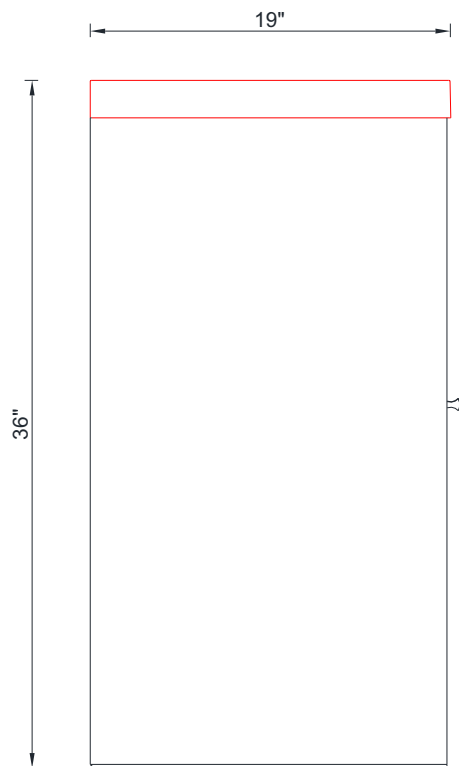

SORTINO COLLECTION

FRONT VIEW

Vanity With Top

AB-MD648

SORTINO COLLECTION

SIDE VIEW

A - A SECTION

B - B SECTION

Vanity With Top

AB-MD648

SORTINO COLLECTION

C - C SECTION

Vanity Without Top

AB-MD648

SORTINO COLLECTION

TOP WIEV

Vanity With Top

AB-MD648