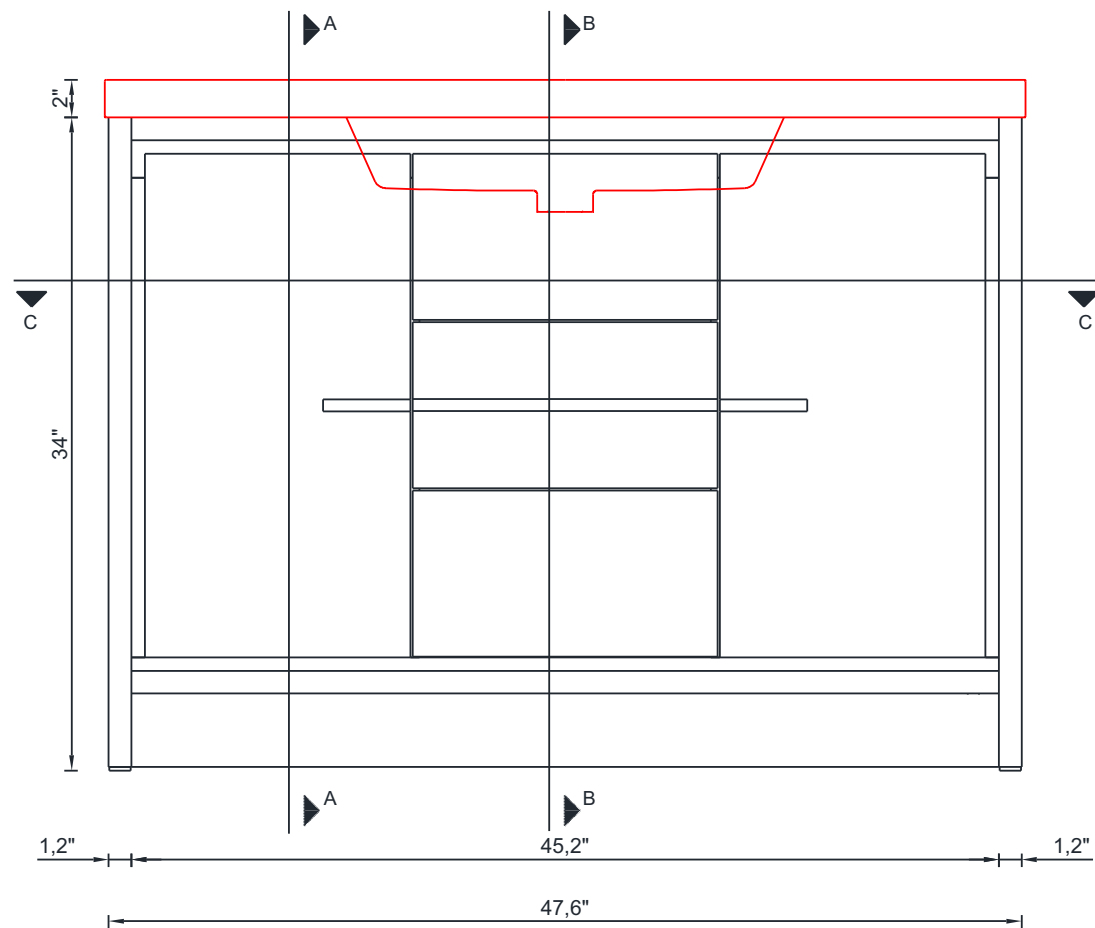

SORTINO COLLECTION

FRONT VIEW

Vanity With Top

AB-MD648

SORTINO COLLECTION

SIDE VIEW

A - A SECTION

B - B SECTION

Vanity With Top

AB-MD648

SORTINO COLLECTION

C - C SECTION

Vanity Without Top

AB-MD648

SORTINO COLLECTION

TOP WIEV

Vanity With Top

AB-MD648