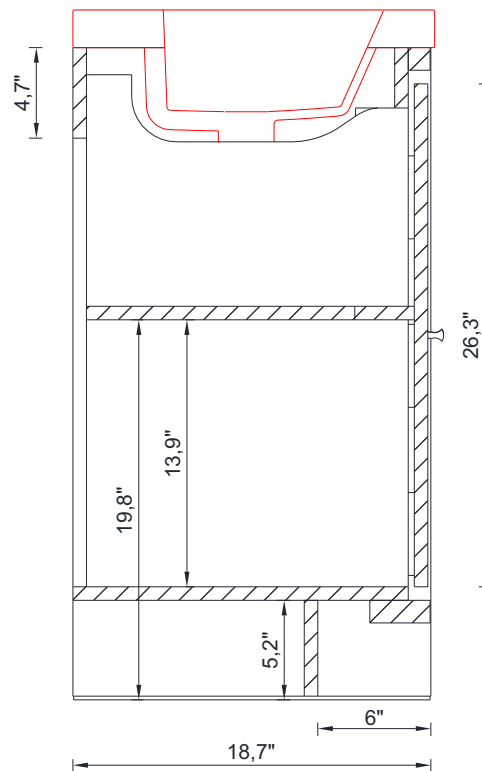

SORTINO COLLECTION

FRONT VIEW

Vanity With Top

AB-MD648

SORTINO COLLECTION

SIDE VIEW

A - A SECTION

B - B SECTION

Vanity With Top

AB-MD648

SORTINO COLLECTION

C - C SECTION

Vanity Without Top

AB-MD648

SORTINO COLLECTION

TOP WIEV

Vanity With Top

AB-MD648