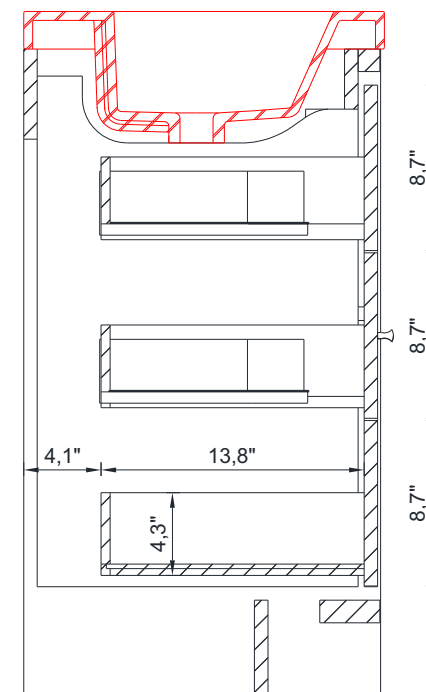

SORTINO COLLECTION

FRONT VIEW

Vanity With Top

AB-MD648

SORTINO COLLECTION

SIDE VIEW

A - A SECTION

B - B SECTION

Vanity With Top

AB-MD648

SORTINO COLLECTION

C - C SECTION

Vanity Without Top

AB-MD648

SORTINO COLLECTION

TOP WIEV

Vanity With Top

AB-MD648