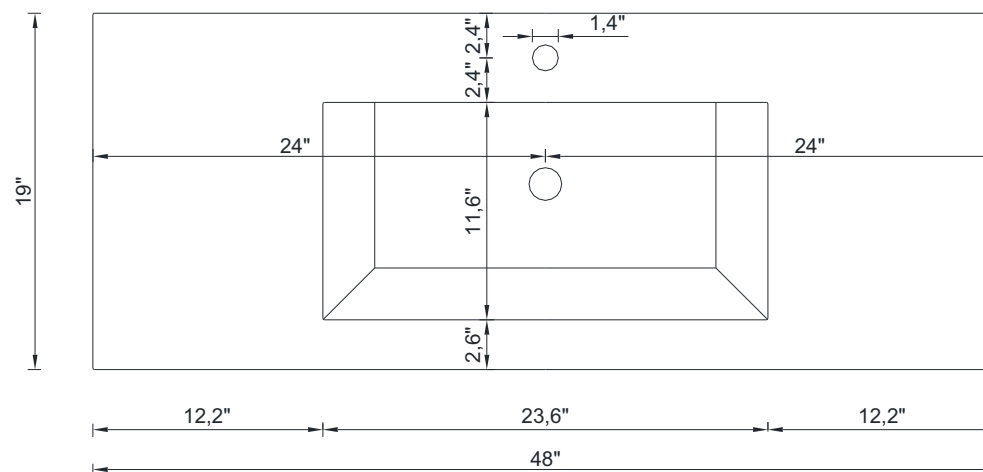

Vanity With Top

AB-MD648

SORTINO COLLECTION

C - C SECTION

Vanity Without Top

AB-MD648

SORTINO COLLECTION

TOP WIEV