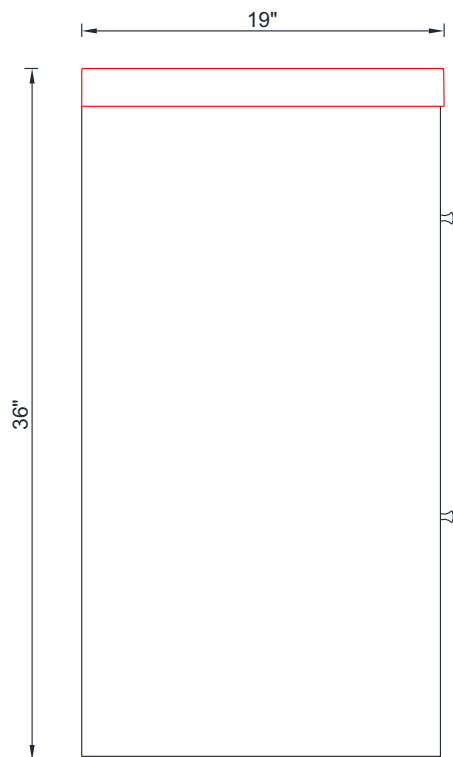

SORTINO COLLECTION

Vanity With Top

AB-MD636

SORTINO COLLECTION

SIDE VIEW

A - A SECTION

Vanity With Top

AB-MD636

SORTINO COLLECTION

B - B SECTION

Vanity Without Top

AB-MD636