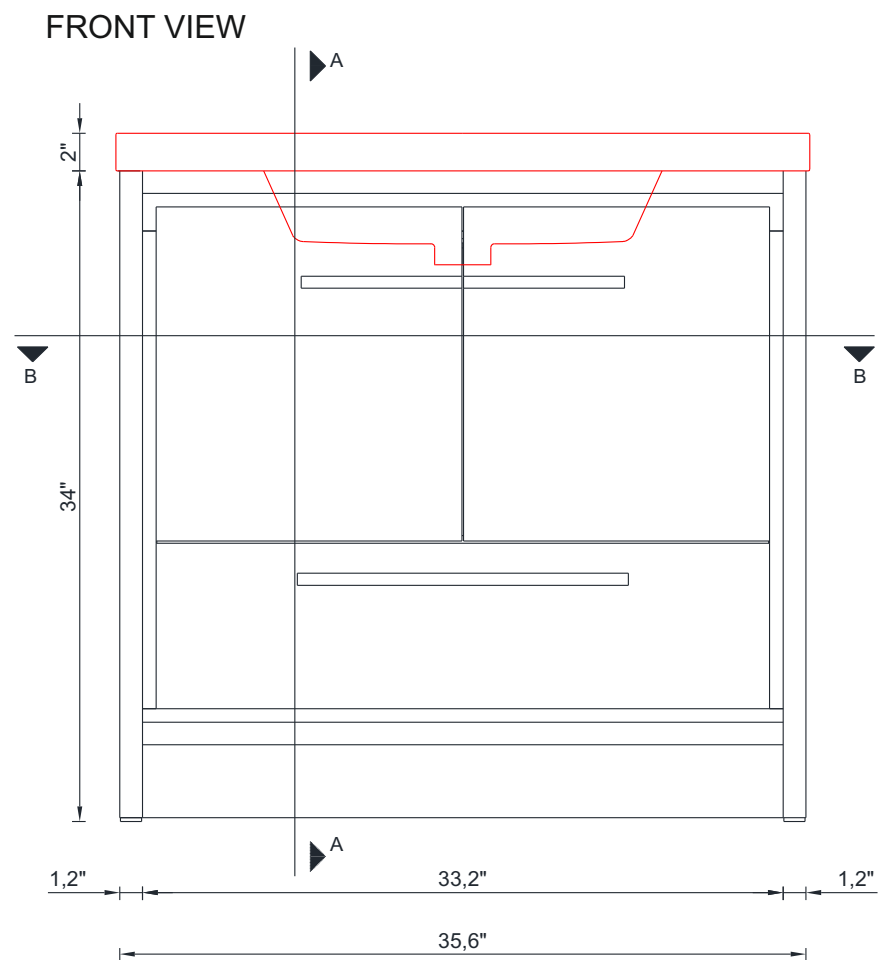

SORTINO COLLECTION

Vanity With Top

AB-MD636

SORTINO COLLECTION

SIDE VIEW

A - A SECTION

Vanity With Top

AB-MD636

SORTINO COLLECTION

B - B SECTION

Vanity Without Top

AB-MD636