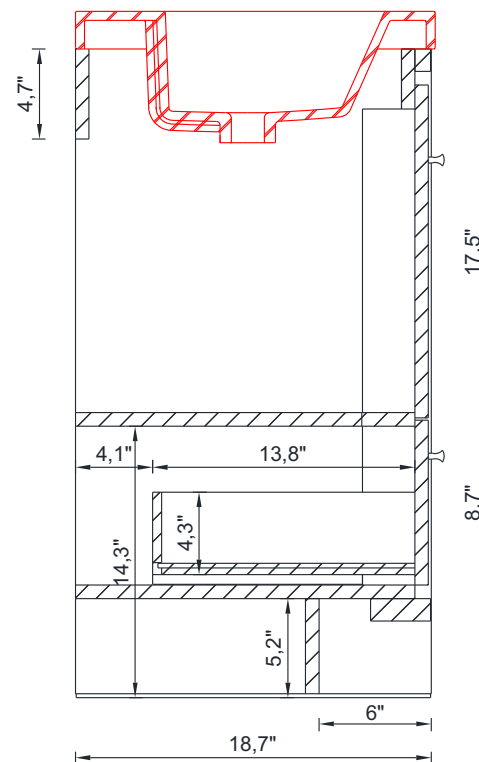

SORTINO COLLECTION

Vanity With Top

AB-MD636

SORTINO COLLECTION

SIDE VIEW

A - A SECTION

Vanity With Top

AB-MD636

SORTINO COLLECTION

B - B SECTION

Vanity Without Top

AB-MD636