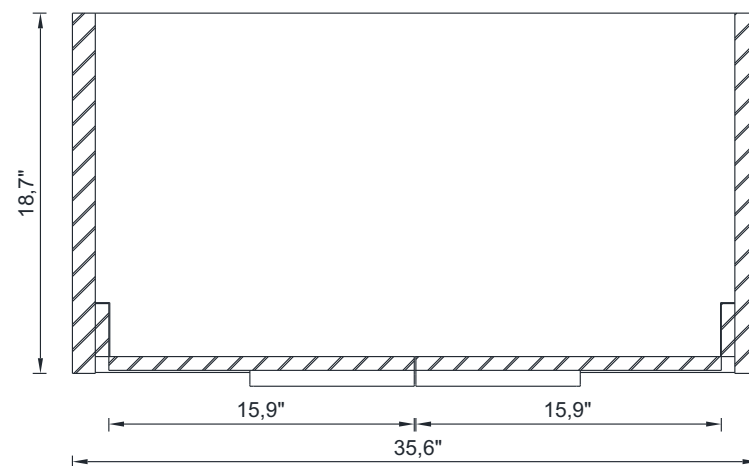

SORTINO COLLECTION

Vanity With Top

AB-MD636

SORTINO COLLECTION

SIDE VIEW

A - A SECTION

Vanity With Top

AB-MD636

SORTINO COLLECTION

B - B SECTION

Vanity Without Top

AB-MD636