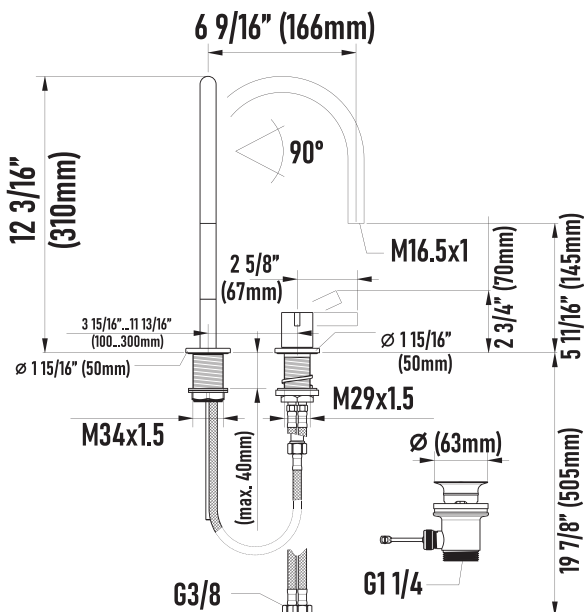

# KARTELL BY LAUFEN

2-holes basin single lever mixer  
with pop-up waste

**311332004221U**

without pop-up waste

**311332004220U**

## TECHNICAL DATA / WITH POP-UP WASTE

Order no.	<b>3113320042211</b>
Connection	3/8" flexible connection hoses
Spout length	166 mm
Flow rate	5.7 l/min (3 bar)
Acoustic class	I/-
Specification	2-holes basin single lever mixer 25 mm cartridge Swivel spout
Accessories incl.	Pop-up waste 1 1/4"
Surface finish	Chrome

## TECHNICAL DATA / WITHOUT POP-UP WASTE

Order no.	<b>3113320042201</b>
Connection	3/8" flexible connection hoses
Spout length	166 mm
Flow rate	5.7 l/min (3 bar)
Acoustic class	I/-
Specification	2-holes basin single lever mixer 25 mm cartridge Swivel spout
Surface finish	Chrome

## TECHNICAL DRAWINGS