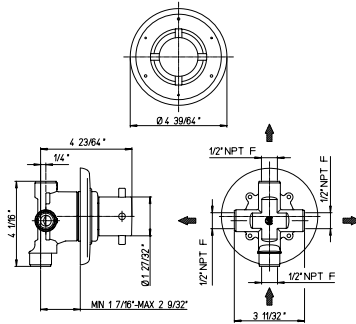

Water Harmony

3T.690

\$412,50 \$495,00 NA

Water Harmony thermostatic valve with 3/4" ceramic disc volume control.
1/2" inlet connections.
Rough included.

US..400

\$132,00 \$176,00 NA

Water Harmony volume control.
3/4" ceramic disc valve.
1/2" inlet connections.
Rough included.

US..425

\$231,00 \$264,00 NA

Water Harmony 3 way diverter.
3/4" ceramic disc valve.
1/2" inlet connections.
Rough included.

50..753

\$181,50 \$231,00 NA

Water Harmony 3 function shower head with arm and a flange.
1/2" inlets connections.

Flow Rate: 1.8 GPM @ 60 PSI MAX

50..721

\$396,00 \$467,50 NA

Water Harmony 3 body jets.
Two (2) mode body spray.
30° rotation.
1/2" inlet connections.

Flow Rate: 1.8 GPM @ 60 PSI MAX

50..124

\$302,50 \$385,00 NA

Water Harmony 33" slide bar kit.
Includes: 2 function handshower.
Soap holder and 78" flexible hose.
Wall mount bracket and supply
elbow.

Flow Rate: 1.8 GPM @ 60 PSI MAX

US..430

\$99,00 \$143,00 NA

Brass tub spout wall mount.
5 3/4" Brass tub spout