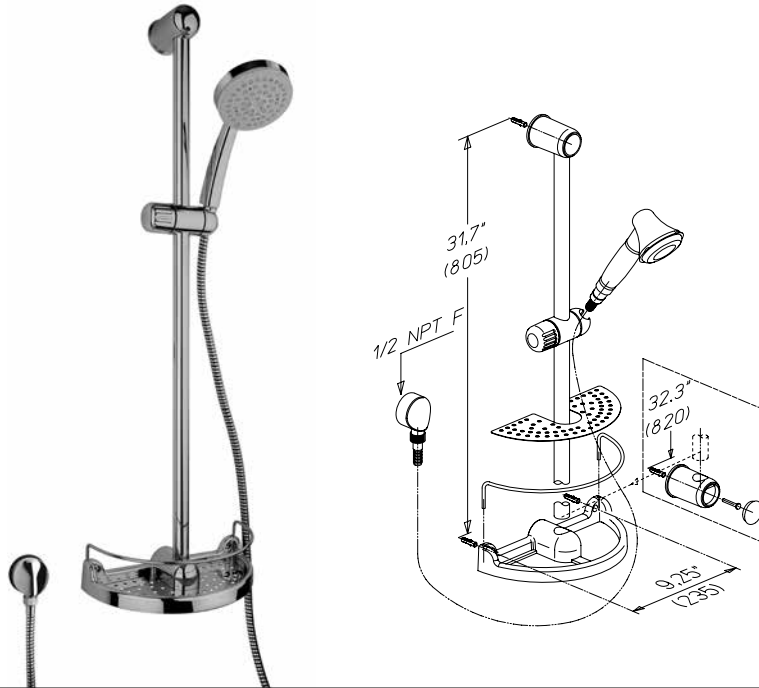

US..425

\$231,00 \$264,00 NA

Water Harmony 3 way diverter.
3/4" ceramic disc valve.
1/2" inlet connections.
Rough included.

50..753

\$181,50 \$231,00 NA

Water Harmony 3 function shower head with arm and a flange.
1/2" inlets connections.

Flow Rate: 1.8 GPM @ 60 PSI MAX

50..721

\$396,00 \$467,50 NA

Water Harmony 3 body jets.
Two (2) mode body spray.
30° rotation.
1/2" inlet connections.

Flow Rate: 1.8 GPM @ 60 PSI MAX

50..124

\$302,50 \$385,00 NA

Water Harmony 33" slide bar kit.
Includes: 2 function handshower.
Soap holder and 78" flexible hose.
Wall mount bracket and supply
elbow.

Flow Rate: 1.8 GPM @ 60 PSI MAX

US..430

\$99,00 \$143,00 NA

Brass tub spout wall mount.
5 3/4" Brass tub spout