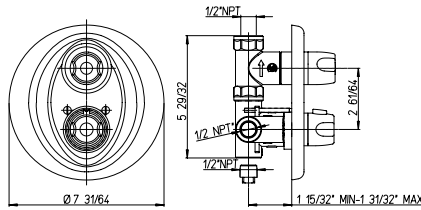

Water Harmony

3T.690

\$412,50 \$495,00 NA

Water Harmony thermostatic valve with 3/4" ceramic disc volume control.
1/2" inlet connections.
Rough included.

US..400

\$132,00 \$176,00 NA

Water Harmony volume control.
3/4" ceramic disc valve.
1/2" inlet connections.
Rough included.

US..425

\$231,00 \$264,00 NA

Water Harmony 3 way diverter.
3/4" ceramic disc valve.
1/2" inlet connections.
Rough included.

50..753

\$181,50 \$231,00 NA

Water Harmony 3 function shower head with arm and a flange.
1/2" inlets connections.

Flow Rate: 1.8 GPM @ 60 PSI MAX

50..721

\$396,00 \$467,50 NA

Water Harmony 3 body jets.
Two (2) mode body spray.
30° rotation.
1/2" inlet connections.

Flow Rate: 1.8 GPM @ 60 PSI MAX

50..124

\$302,50 \$385,00 NA

Water Harmony 33" slide bar kit.
Includes: 2 function handshower.
Soap holder and 78" flexible hose.
Wall mount bracket and supply
elbow.

Flow Rate: 1.8 GPM @ 60 PSI MAX

US..430

\$99,00 \$143,00 NA

Brass tub spout wall mount.
5 3/4" Brass tub spout