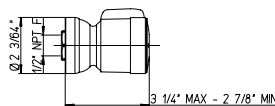

Flow Rate: 1.8 GPM @ 60 PSI MAX

50..721

\$396,00 \$467,50 NA

Water Harmony 3 body jets.
Two (2) mode body spray.
30° rotation.
1/2" inlet connections.

Flow Rate: 1.8 GPM @ 60 PSI MAX

50..124

\$302,50 \$385,00 NA

Water Harmony 33" slide bar kit.
Includes: 2 function handshower.
Soap holder and 78" flexible hose.
Wall mount bracket and supply
elbow.

Flow Rate: 1.8 GPM @ 60 PSI MAX

US..430

\$99,00 \$143,00 NA

Brass tub spout wall mount.
5 3/4" Brass tub spout