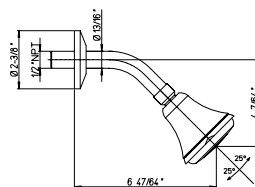

US..425

\$231,00 \$264,00 NA

Water Harmony 3 way diverter.
3/4" ceramic disc valve.
1/2" inlet connections.
Rough included.

50..753

\$181,50 \$231,00 NA

Water Harmony 3 function shower head with arm and a flange.
1/2" inlets connections.

Flow Rate: 1.8 GPM @ 60 PSI MAX

50..721

\$396,00 \$467,50 NA

Water Harmony 3 body jets.
Two (2) mode body spray.
30° rotation.
1/2" inlet connections.

Flow Rate: 1.8 GPM @ 60 PSI MAX

50..124

\$302,50 \$385,00 NA

Water Harmony 33" slide bar kit.
Includes: 2 function handshower.
Soap holder and 78" flexible hose.
Wall mount bracket and supply
elbow.

Flow Rate: 1.8 GPM @ 60 PSI MAX

US..430

\$99,00 \$143,00 NA

Brass tub spout wall mount.
5 3/4" Brass tub spout