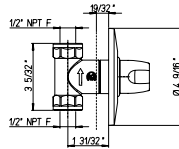

Water Harmony

3T.690

\$412,50 \$495,00 NA

Water Harmony thermostatic valve with 3/4" ceramic disc volume control.
1/2" inlet connections.
Rough included.

US..400

\$132,00 \$176,00 NA

Water Harmony volume control.
3/4" ceramic disc valve.
1/2" inlet connections.
Rough included.

US..425

\$231,00 \$264,00 NA

Water Harmony 3 way diverter.
3/4" ceramic disc valve.
1/2" inlet connections.
Rough included.

50..753

\$181,50 \$231,00 NA

Water Harmony 3 function shower head with arm and a flange.
1/2" inlets connections.

Flow Rate: 1.8 GPM @ 60 PSI MAX

50..721

\$396,00 \$467,50 NA

Water Harmony 3 body jets.
Two (2) mode body spray.
30° rotation.
1/2" inlet connections.

Flow Rate: 1.8 GPM @ 60 PSI MAX

50..124

\$302,50 \$385,00 NA

Water Harmony 33" slide bar kit.
Includes: 2 function handshower.
Soap holder and 78" flexible hose.
Wall mount bracket and supply
elbow.

Flow Rate: 1.8 GPM @ 60 PSI MAX

US..430

\$99,00 \$143,00 NA

Brass tub spout wall mount.
5 3/4" Brass tub spout