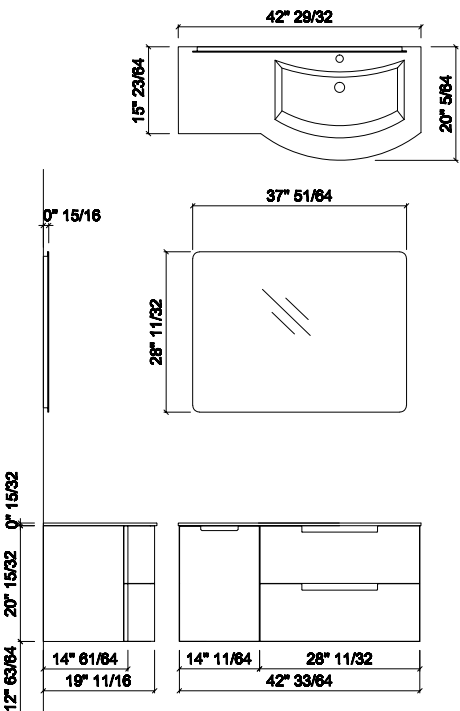

CM068

Optional kit of 2 legs H 13"

* faucet is not included
* linen tower is sold separately

glossy grey

1. COLOR FINISH:
2. **OA430PT3B** Black Glossy
   - **OA430PT3W** White Glossy
   - **OA430PT3R** Red Glossy
   - **OA430PT3G** Grey Glossy
   - **OA430PT3T** Slate Glossy
   - **OA430PT3S** Sand Glossy
3. NEW COLOR FINISH:
4. **OA430PT3BD** Blue Distante