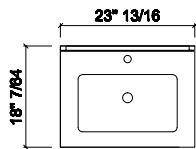

LV100

Integrated washbasin in
white Tekorlux with overflow
W 23 13/16"
D 18 7/64"

SA410

Mirror with rounded edges
W 23 5/8" x H 37 51/64" inches

CM068

Optional kit of 2 legs H 13"

COLOR FINISH:

AM24OPT1B Black Glossy