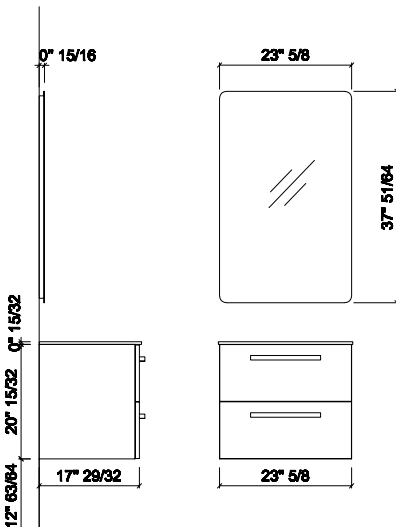

Integrated washbasin in white Tekorlux with overflow

W 21 21/32"

D 19 19/64"

SA410

Mirror with rounded edges

W 23 5/8" x H 37 51/64" inches

CM068

Optional kit of 2 legs H 13"

LV100

Integrated washbasin in
white Tekorlux with overflow
W 23 13/16"
D 18 7/64"

SA410

Mirror with rounded edges
W 23 5/8" x H 37 51/64" inches

CM068

Optional kit of 2 legs H 13"

COLOR FINISH:

AM24OPT1B Black Glossy