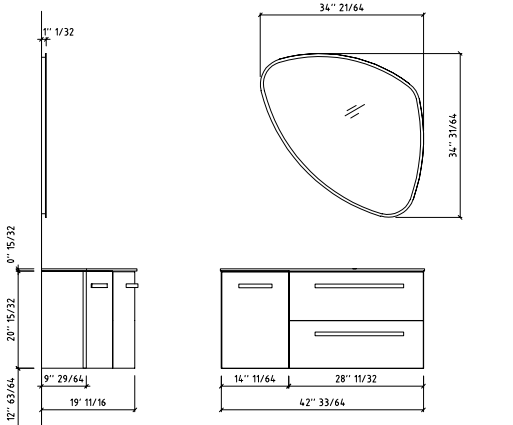

COLOR FINISH:

- **AM430PT2B** Black Glossy
- **AM430PT2G** Grey Glossy
- **AM430PT2W** White Glossy
- **AM430PT2T** Slate Glossy
- **AM430PT2R** Red Glossy
- **AM430PT2S** Sand Glossy

NEW COLOR FINISH:

- **AM430PT2BD** Blue Distante