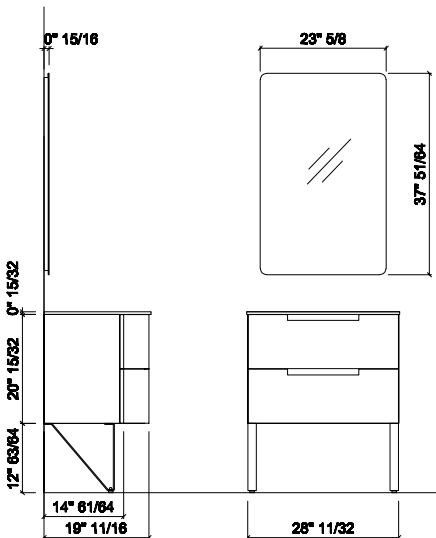

CM068

Optional kit of 2 legs H 13"

COLOR FINISH:

- **OA290PT1B** Black Glossy
- **OA290PT1G** Grey Glossy
- **OA290PT1W** White Glossy
- **OA290PT1T** Slate Glossy
- **OA290PT1R** Red Glossy
- **OA290PT1S** Sand Glossy

NEW COLOR FINISH:

- **OA290PT1BD** Blue Distante