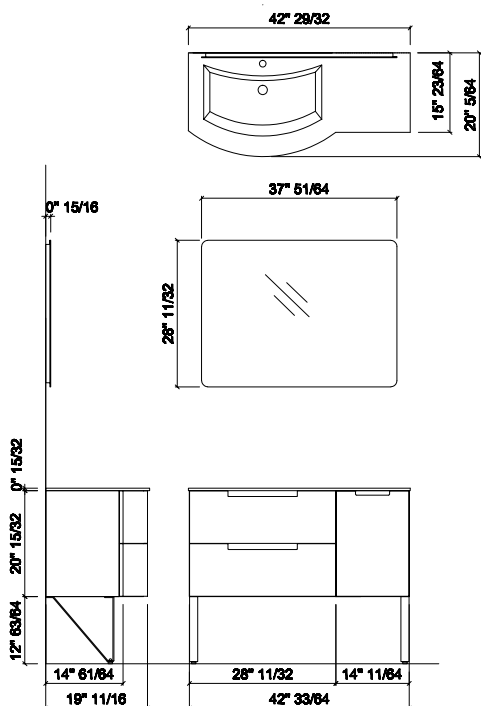

CM068

Optional kit of 2 legs H 13"

COLOR FINISH:

- **OA430PT2B** Black Glossy
- **OA430PT2G** Grey Glossy
- **OA430PT2W** White Glossy
- **OA430PT2T** Slate Glossy
- **OA430PT2R** Red Glossy
- **OA430PT2S** Sand Glossy

NEW COLOR FINISH:

- **OA430PT2BD** Blue Distante