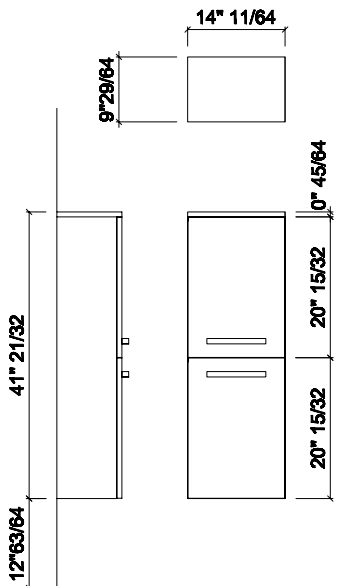

COLOR FINISH:

- **AMC023DB** Black Glossy
- **AMC023DG** Grey Glossy
- **AMC023DW** White Glossy
- **AMC023DT** Slate Glossy
- **AMC023DR** Red Glossy
- **AMC023DS** Sand Glossy

NEW COLOR FINISH:

- **AMC023DBD** Blue Distante