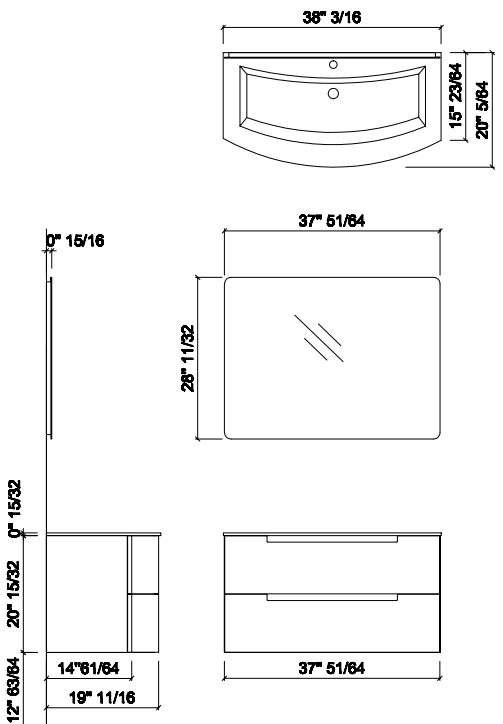

LV048

Integrated washbasin in white Tekorlux with overflow
 W 38 3/16"
 D 20 5/64"

SA225

Mirror with rounded edges
 W 37 51/64"
 H 28 11/32"

CM068

Optional kit of 2 legs H 13"

* faucet is not included

glossy blue distante