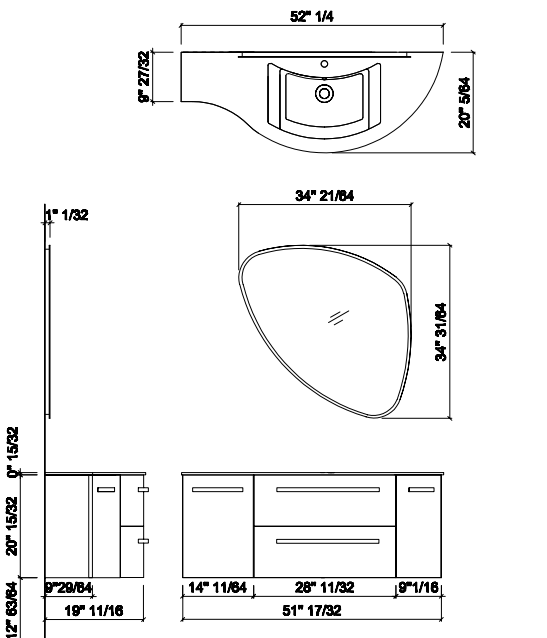

CM068

Optional kit of 2 legs H. 13"

COLOR FINISH:

	AM52RB	Black Glossy		AM52RG	Grey Glossy
	AM52RW	White Glossy		AM52RT	Slate Glossy
	AM52RR	Red Glossy		AM52RS	Sand Glossy

NEW COLOR FINISH:

	AM52RBD	Blue Distante