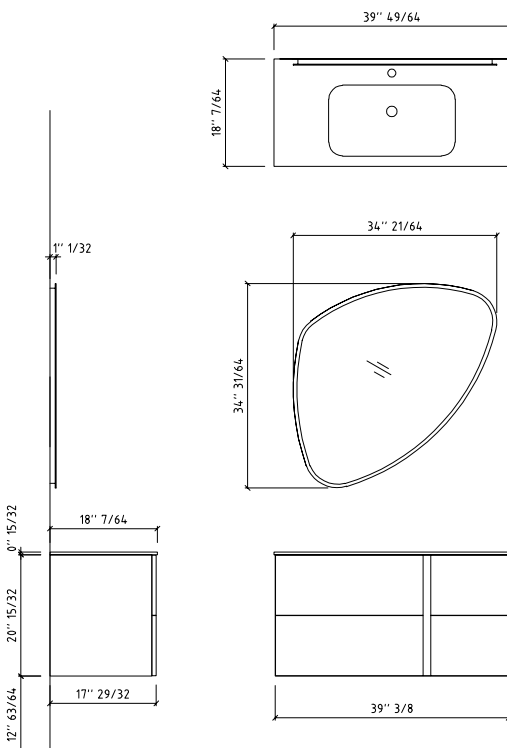

* faucet is not included

available only white glossy