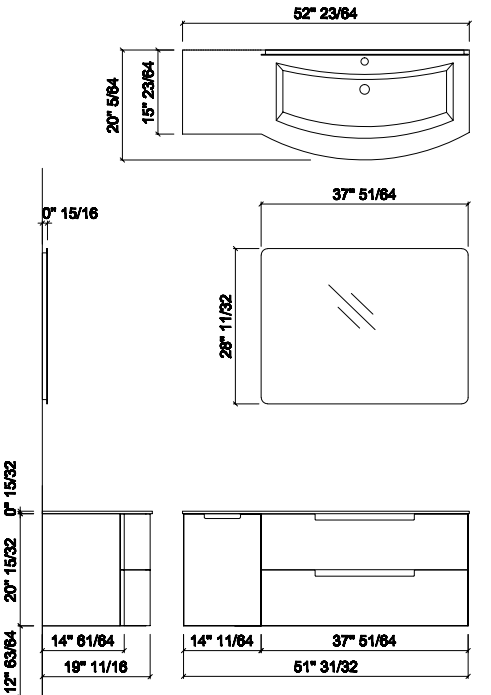

CM068

Optional kit of 2 legs H 13"

* faucet is not included
* linen tower is sold separately

COLOR FINISH:

- **OA530PT3B** Black Glossy
- **OA530PT3G** Grey Glossy
- **OA530PT3W** White Glossy
- **OA530PT3T** Slate Glossy
- **OA530PT3R** Red Glossy
- **OA530PT3S** Sand Glossy

NEW COLOR FINISH:

- **OA530PT3BD** Blue Distante