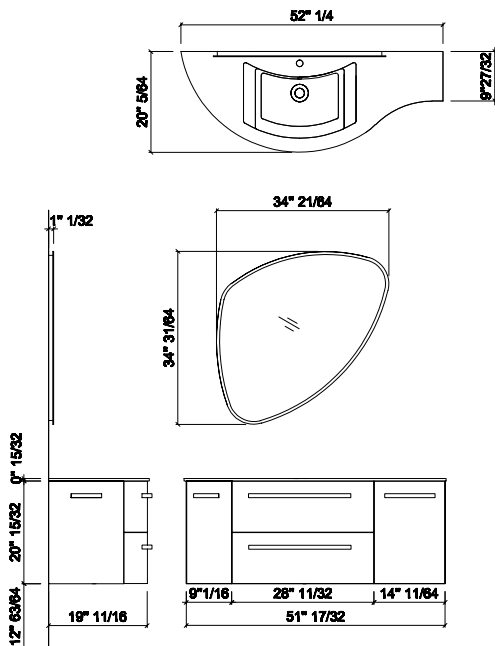

CM068

Optional kit of 2 legs H. 13"

COLOR FINISH:

	AM52LB	Black Glossy		AM52LG	Grey Glossy
	AM52LW	White Glossy		AM52LT	Slate Glossy
	AM52LR	Red Glossy		AM52LS	Sand Glossy

NEW COLOR FINISH:

	AM52LBD	Blue Distante