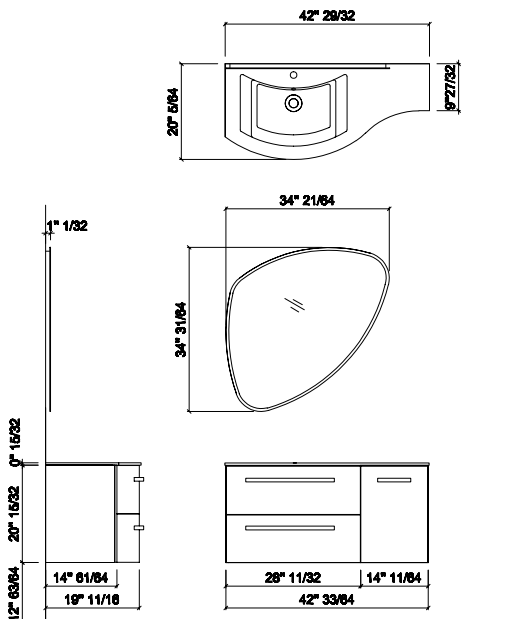

COLOR FINISH:

- **AM430PT1B** Black Glossy
- **AM430PT1G** Grey Glossy
- **AM430PT1W** White Glossy
- **AM430PT1T** Slate Glossy
- **AM430PT1R** Red Glossy
- **AM430PT1S** Sand Glossy

NEW COLOR FINISH:

- **AM430PT1BD** Blue Distante