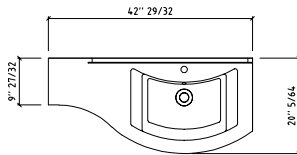

COLOR FINISH:

- **AM430PT2B** Black Glossy
- **AM430PT2G** Grey Glossy
- **AM430PT2W** White Glossy
- **AM430PT2T** Slate Glossy
- **AM430PT2R** Red Glossy
- **AM430PT2S** Sand Glossy

NEW COLOR FINISH:

- **AM430PT2BD** Blue Distante