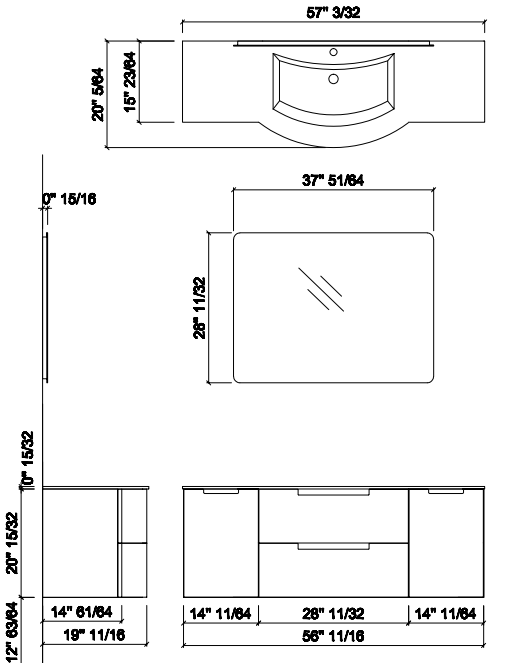

CM068

Optional kit of 2 legs H 13"

COLOR FINISH:

- **OA570PT4B** Black Glossy
- **OA570PT4G** Grey Glossy
- **OA570PT4W** White Glossy
- **OA570PT4T** Slate Glossy
- **OA570PT4R** Red Glossy
- **OA570PT4S** Sand Glossy

NEW COLOR FINISH:

- **OA570PT4BD** Blue Distante