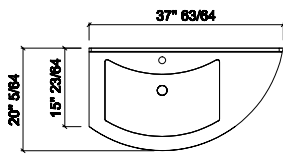

CM068

Optional Kit of 2 legs H. 13"

COLOR FINISH:

- **AM380PT1B** Black Glossy
- **AM380PT1G** Grey Glossy
- **AM380PT1W** White Glossy
- **AM380PT1T** Slate Glossy
- **AM380PT1R** Red Glossy
- **AM380PT1S** Sand Glossy

NEW COLOR FINISH:

- **AM380PT1BD** Blue Distante