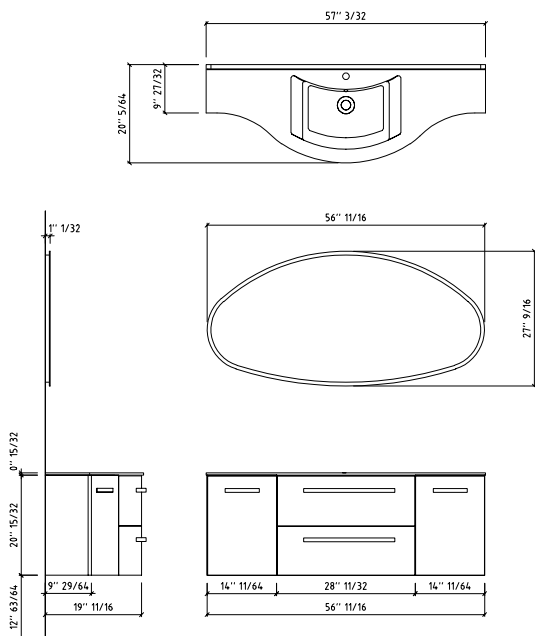

CM068

Optional Kit of 2 legs H. 13"

COLOR FINISH:

	AM57B	Black Glossy		AM57G	Grey Glossy
	AM57W	White Glossy		AM57T	Slate Glossy
	AM57R	Red Glossy		AM57S	Sand Glossy

NEW COLOR FINISH:

	AM57BD	Blue Distante