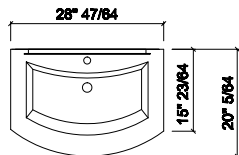

CM068

Optional kit of 2 legs H 13"

COLOR FINISH:

- **OA290PT1B** Black Glossy
- **OA290PT1G** Grey Glossy
- **OA290PT1W** White Glossy
- **OA290PT1T** Slate Glossy
- **OA290PT1R** Red Glossy
- **OA290PT1S** Sand Glossy

NEW COLOR FINISH:

- **OA290PT1BD** Blue Distante