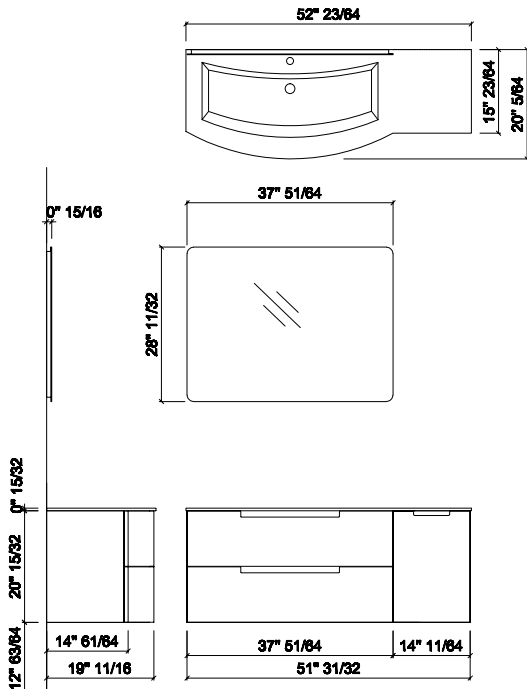

CM068

Optional kit of 2 legs H 13"

COLOR FINISH:

- **OA530PT2B** Black Glossy
- **OA530PT2G** Grey Glossy
- **OA530PT2W** White Glossy
- **OA530PT2T** Slate Glossy
- **OA530PT2R** Red Glossy
- **OA530PT2S** Sand Glossy

NEW COLOR FINISH:

- **OA530PT2BD** Blue Distante