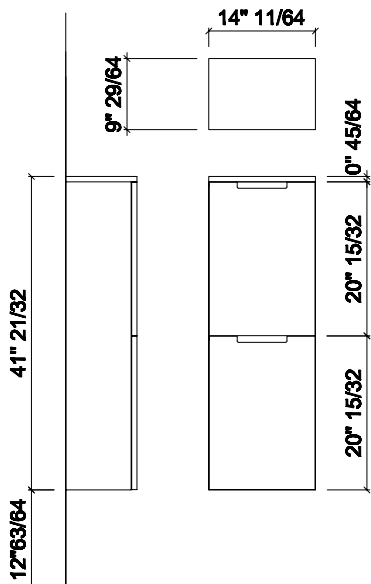

COLOR FINISH:

- **OAC024DB** Black Glossy
- **OAC024DG** Grey Glossy
- **OAC024DW** White Glossy
- **OAC024DT** Slate Glossy
- **OAC024DR** Red Glossy
- **OAC024DS** Sand Glossy

NEW COLOR FINISH:

- **OAC024DBD** Blue Distante