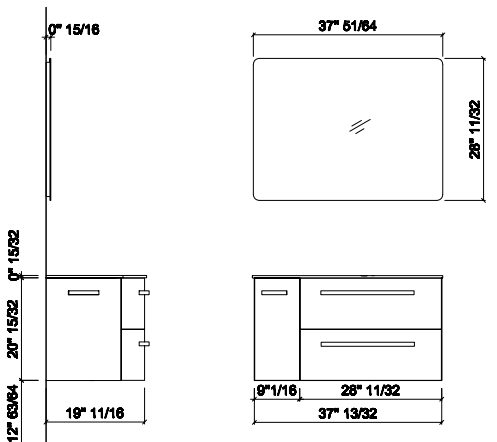

COLOR FINISH:

- **AM380PT2B** Black Glossy
- **AM380PT2G** Grey Glossy
- **AM380PT2W** White Glossy
- **AM380PT2T** Slate Glossy
- **AM380PT2R** Red Glossy
- **AM380PT2S** Sand Glossy

NEW COLOR FINISH:

- **AM380PT2BD** Blue Distante