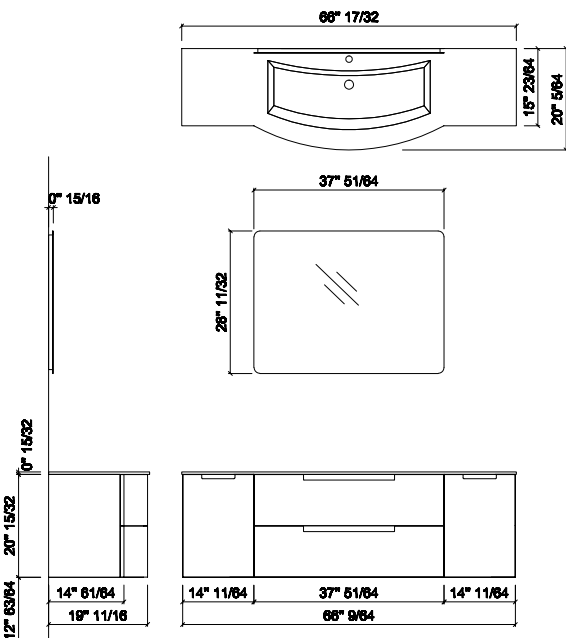

CM068

Optional kit of 2 legs H 13"

COLOR FINISH:

OA670PT4B Black Glossy

OA670PT4G Grey Glossy

OA670PT4W White Glossy

OA670PT4T Slate Glossy

OA670PT4R Red Glossy

OA670PT4S Sand Glossy

NEW COLOR FINISH:

OA670PT4BD Blue Distante