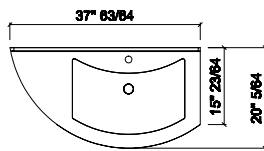

Mirror 37" x h.28" with rounded edges

CM068

Optional Kit of 2 legs H. 13"

* faucet is not included

glossy red

COLOR FINISH:

-  **AM380PT2B** Black Glossy
-  **AM380PT2G** Grey Glossy
-  **AM380PT2W** White Glossy
-  **AM380PT2T** Slate Glossy
-  **AM380PT2R** Red Glossy
-  **AM380PT2S** Sand Glossy