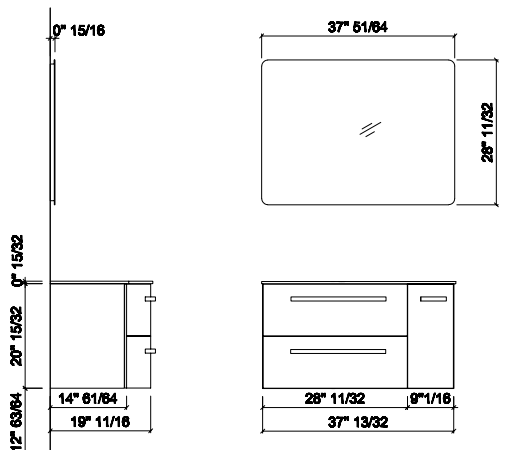

CM068

Optional Kit of 2 legs H. 13"

COLOR FINISH:

- **AM380PT1B** Black Glossy
- **AM380PT1G** Grey Glossy
- **AM380PT1W** White Glossy
- **AM380PT1T** Slate Glossy
- **AM380PT1R** Red Glossy
- **AM380PT1S** Sand Glossy

NEW COLOR FINISH:

- **AM380PT1BD** Blue Distante