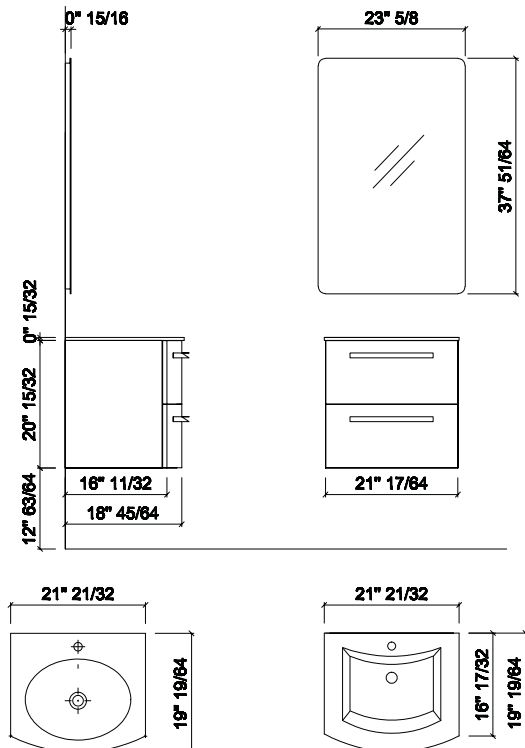

Integrated washbasin in white Tekorlux with overflow

W 21 21/32"

D 19 19/64"

SA410

Mirror with rounded edges

W 23 5/8" x H 37 51/64" inches

CM068

Optional kit of 2 legs H 13"

LV100

Integrated washbasin in
white Tekorlux with overflow
W 23 13/16"
D 18 7/64"

SA410

Mirror with rounded edges
W 23 5/8" x H 37 51/64" inches

CM068

Optional kit of 2 legs H 13"

COLOR FINISH:

AM24OPT1B Black Glossy