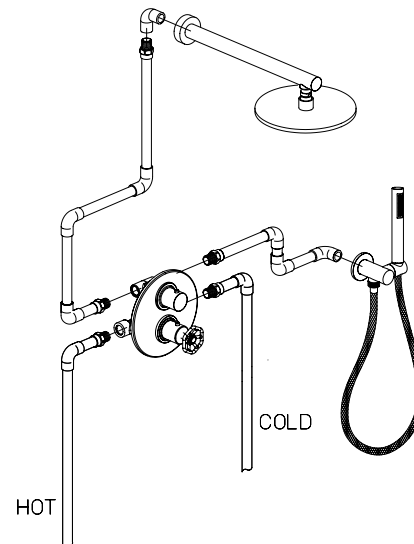

NEEDS ROUGH VALVE 425

replacement diverter cartridge
53CC956DRG40

KIT 2

- Thermostatic tub & shower KIT including:
- 8" Brass round rain shower head - Anti Limestone
 - 12" Brass round wall mounted arm & flange
 - Trim 691 with thermostatic valve & 2 way diverter volume control
 - Rough in valve 691
 - 5 3/4" Brass tub spout
 - 1/2" NPT inlet connections

NA	\$970,00	\$1.062,00
----	----------	------------

KIT 4

- Thermostatic shower KIT including:
- 8" Brass round rain shower head - Anti Limestone
 - 12" Brass round wall mounted arm & flange
 - Trim 690 with thermostatic valve & 3/4" ceramic disc volume control
 - Rough in valve 690
 - 1/2" inlet connections

NA	\$808,00	\$892,00
----	----------	----------

KIT 6

- Thermostatic hand shower KIT including:
- 8" Brass round rain shower head - Anti Limestone
 - 12" Brass round wall mounted arm & flange
 - Trim 691 with thermostatic valve & 2 way diverter volume control
 - Rough in valve 691
 - Round wall mounted brass handshower set including 1-jet round handshower, wall mounted bracket & supply elbow + flange, 78" flexible hose
 - 1/2" inlet connections