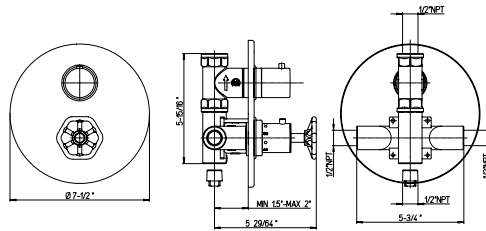

VALVE 425

$137,50

3 ways Diverter Rough-in Valve
1/2" inch inlet connections

Flows 9.7 GPM @ 60 PSI

77..690

NA $412,50 $440,00

Thermostatic valve with 3/4" ceramic disc volume control.

NEEDS ROUGH VALVE 690

replacement ceramic disc valve
53CC5813/4S25
replacement cartridge
2TCC959

77..691

NA $467,50 $495,00

Thermostatic valve with 2 way diverter volume control.

NEEDS ROUGH VALVE 691