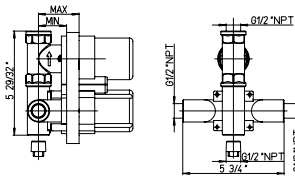

VALVE 690

Thermostatic Valve
with 3/4" volume control
1/2" inch inlet connections

Flows 7.1 GPM @ 60 PSI