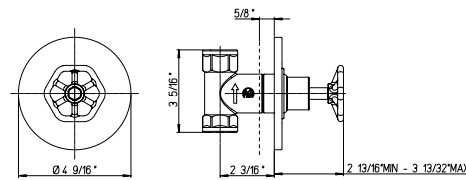

77..400

NA \$220,00 \$247,50

Volume control trim kit.

NEEDS ROUGH VALVE 400 OR 402

replacement ceramic disc valve
49**5813/4D

77..425

NA \$220,00 \$247,50

3 way diverter. 3/4" ceramic disc valve. 1/2" inlet connections.