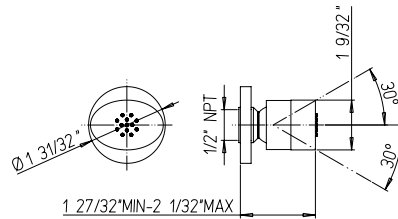

NA	\$137,50	\$148,50
----	----------	----------

Round brass body spray.

Directional Body Spray.

30° Rotation.

1/2" Female NPT Connection.

Flow Rate: 1.5 GPM @ 60 PSI MAX

78..430

NA	\$137,50	\$148,50
----	----------	----------

Brass tub spout wall mount.

5 3/4" Brass tub spout.

RD..945

Push down pop up drain.

NA	\$110,00	\$137,50
----	----------	----------