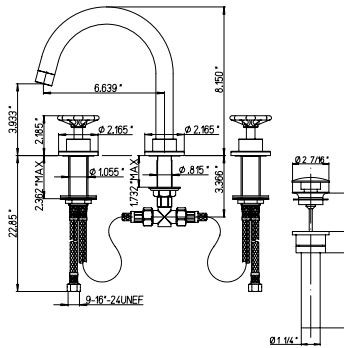

series
Lucia

PW

BRUSHED
NICKEL

BL

MATT BLACK
PVD

certified
OKA International

77..250

Single handle lavatory faucet.
 11 43/64" overall height.
 6" 41/64" spout reach.
 2 13/32" maximum deck thickness.
 Pop-up drain included.

Flow Rate: 1.2 GPM @ 60 PSI

NA	\$374,00	\$429,00
----	----------	----------

replacement cartridge
 53CC58BF16123S left
 53CC58BF16123D right

77..214

8" centers widespread
 lavatory faucet.
 8 1/5" overall height.
 6 6/39" spout reach. Spout rotates.
 1 7/32" maximum deck thickness.
 Pop-up drain included.

Flow Rate: 1.2 GPM @ 60 PSI

NA	\$522,50	\$577,50
----	----------	----------

replacement cartridge
 53CC58BF16123S left
 53CC58BF16123D right

77..207

8" centers wall mount
 lavatory faucet.
 2 2/5" spout reach.

Flow Rate: 1.2 GPM @ 60 PSI

NA	\$456,50	\$511,50
----	----------	----------

replacement cartridge
 53CC58BF16123S left
 53CC58BF16123D right

77..102

Roman tub.
 8 15/16" spout height.
 6" spout reach.
 2 1/16" maximum deck thickness.