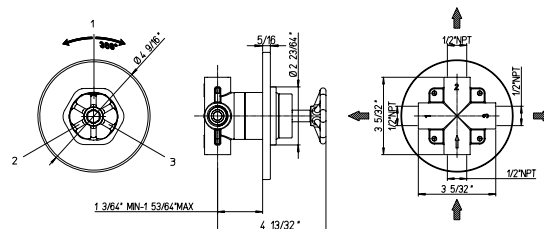

replacement diverter cartridge
53CC956DRG40