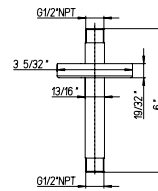

RD..74406

NA $93,50 $115,50

6" Ceiling mount shower arm with strengthened fixing.