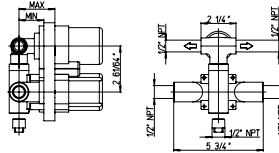

VALVE 691

Thermostatic Valve
2 ways diverter cartridge
1/2" inch inlet connections

Flows 5.5 GPM @ 60 PSI