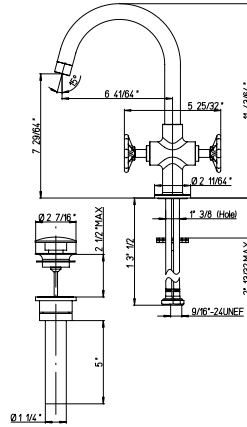

series
Lucia

PW

BRUSHED
NICKEL

BL

MATT BLACK
PVD

certified
OKA International

77..250

Single handle lavatory faucet.
 11 43/64" overall height.
 6" 41/64" spout reach.
 2 13/32" maximum deck thickness.
 Pop-up drain included.

Flow Rate: 1.2 GPM @ 60 PSI

NA	\$374,00	\$429,00
----	----------	----------

replacement cartridge
 53CC58BF16123S left
 53CC58BF16123D right

77..214

8" centers widespread
 lavatory faucet.
 8 1/5" overall height.
 6 6/39" spout reach. Spout rotates.
 1 7/32" maximum deck thickness.
 Pop-up drain included.

Flow Rate: 1.2 GPM @ 60 PSI

NA	\$522,50	\$577,50
----	----------	----------

replacement cartridge
 53CC58BF16123S left
 53CC58BF16123D right

77..207

8" centers wall mount
 lavatory faucet.
 2 2/5" spout reach.

Flow Rate: 1.2 GPM @ 60 PSI

NA	\$456,50	\$511,50
----	----------	----------

replacement cartridge
 53CC58BF16123S left
 53CC58BF16123D right

77..102

Roman tub.
 8 15/16" spout height.
 6" spout reach.
 2 1/16" maximum deck thickness.