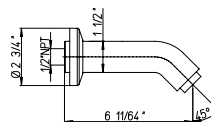

NA	\$137,50	\$148,50
----	----------	----------

Round brass body spray.

Directional Body Spray.

30° Rotation.

1/2" Female NPT Connection.

Flow Rate: 1.5 GPM @ 60 PSI MAX

78..430

NA	\$137,50	\$148,50
----	----------	----------

Brass tub spout wall mount.

5 3/4" Brass tub spout.

RD..945

Push down pop up drain.

NA	\$110,00	\$137,50
----	----------	----------