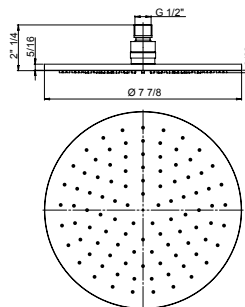

8" round brass shower head. Anti-limestone. 1/2" connections.

Flow Rate: 1.8 GPM @ 60 PSI MAX

LUCIA

78..75910

10" round brass shower head.
Anti-limestone.
½" connections.

Flow Rate: 1.8 GPM @ 60 PSI MAX

NA	\$330,00	\$412,50
----	----------	----------