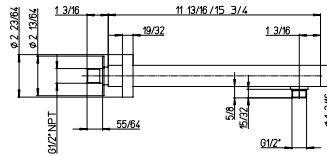

RD..74516

NA $187,00 $209,00

16" wallmount shower arm with strengthened fixing.