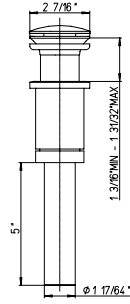

series
Lucia

PW

BRUSHED
NICKEL

BL

MATT BLACK
PVD

certified
OKA International

77..250

Single handle lavatory faucet.
 11 43/64" overall height.
 6" 41/64" spout reach.
 2 13/32" maximum deck thickness.
 Pop-up drain included.

78..75912

12 round brass shower head.
Anti-limestone.
½" connections.

Flow Rate: 1.8 GPM @ 60 PSI MAX

NA	\$522,50	\$660,00
----	----------	----------

RD..129

24" brass slide bar kit.
Includes: Handshower,
Wall mount bracket & supply elbow,
78" flexible hose.

NA	\$137,50	\$148,50
----	----------	----------

Round brass body spray.

Directional Body Spray.

30° Rotation.

1/2" Female NPT Connection.

Flow Rate: 1.5 GPM @ 60 PSI MAX

78..430

NA	\$137,50	\$148,50
----	----------	----------

Brass tub spout wall mount.

5 3/4" Brass tub spout.

RD..945

Push down pop up drain.

NA	\$110,00	\$137,50
----	----------	----------