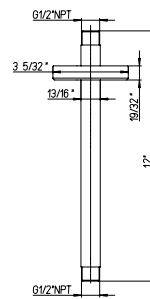

RD..74412

NA $137,50 $159,50

12" Ceiling mount shower arm with strengthened fixing.