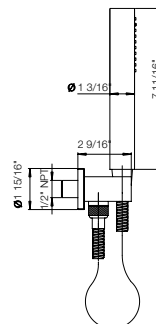

8" round brass shower head. Anti-limestone. 1/2" connections.

Flow Rate: 1.8 GPM @ 60 PSI MAX

LUCIA

78..75910

10" round brass shower head.
Anti-limestone.
½" connections.

Flow Rate: 1.8 GPM @ 60 PSI MAX

NA	\$330,00	\$412,50
----	----------	----------

78..75912

12 round brass shower head.
Anti-limestone.
½" connections.

Flow Rate: 1.8 GPM @ 60 PSI MAX

NA	\$522,50	\$660,00
----	----------	----------

RD..129

24" brass slide bar kit.
Includes: Handshower,
Wall mount bracket & supply elbow,
78" flexible hose.

Flow Rate: 1.8 GPM @ 60 PSI MAX

NA	\$467,50	\$495,00
----	----------	----------

RD..440

Wallmounted brass handshower kit.
1-jet hand shower.
Wall mount bracket & supply elbow.
78" flexible hose.

Flow Rate: 1.8 GPM @ 60 PSI MAX

NA	\$247,50	\$275,00
----	----------	----------

50..162

NA	\$49,50	\$60,50
----	---------	---------

78" metal shower hose.

RD..503

NA	\$60,50	\$71,50
----	---------	---------

Round brass drop elbow.

1/2" NPT Connection