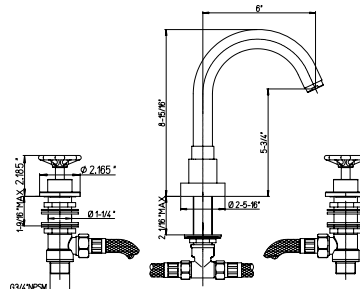

Flow Rate: 1.2 GPM @ 60 PSI

NA	\$374,00	\$429,00
----	----------	----------

replacement cartridge
 53CC58BF16123S left
 53CC58BF16123D right

77..214

8" centers widespread
 lavatory faucet.
 8 1/5" overall height.
 6 6/39" spout reach. Spout rotates.
 1 7/32" maximum deck thickness.
 Pop-up drain included.

Flow Rate: 1.2 GPM @ 60 PSI

NA	\$522,50	\$577,50
----	----------	----------

replacement cartridge
 53CC58BF16123S left
 53CC58BF16123D right

77..207

8" centers wall mount
 lavatory faucet.
 2 2/5" spout reach.

Flow Rate: 1.2 GPM @ 60 PSI

NA	\$456,50	\$511,50
----	----------	----------

replacement cartridge
 53CC58BF16123S left
 53CC58BF16123D right

77..102

Roman tub.
 8 15/16" spout height.
 6" spout reach.
 2 1/16" maximum deck thickness.

Flow Rate: 7.2 GPM @ 60 PSI

NA	\$660,00	\$770,00
----	----------	----------

replacement cartridge
 53CC58BF16123S left
 53CC58BF16123D right

77..689

Exposed shower column.
 24" brass slide bar kit.
 Includes: Handshower,
 Wall mount bracket & supply elbow,
 78" flexible hose.