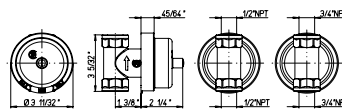

Flows 7.1 GPM @ 60 PSI

\$190,00

VALVE 400

1/2" Volume Control
 3/4" inch inlet connections
 Flows 12.5 GPM @ 60 PSI

VALVE 402

3/4" Volume Control
 3/4" inch inlet connections
 Flows 15.0 GPM @ 60 PSI

\$82,50