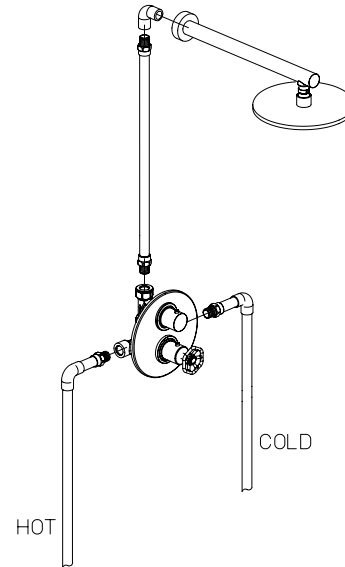

77..400

NA \$220,00 \$247,50

Volume control trim kit.

NEEDS ROUGH VALVE 400 OR 402

replacement ceramic disc valve
49**5813/4D

77..425

NA \$220,00 \$247,50

3 way diverter. 3/4" ceramic disc valve. 1/2" inlet connections.

NEEDS ROUGH VALVE 425

replacement diverter cartridge
53CC956DRG40

KIT 2

- Thermostatic tub & shower KIT including:
- 8" Brass round rain shower head - Anti Limestone
 - 12" Brass round wall mounted arm & flange
 - Trim 691 with thermostatic valve & 2 way diverter volume control
 - Rough in valve 691
 - 5 3/4" Brass tub spout
 - 1/2" NPT inlet connections

NA	\$970,00	\$1.062,00
----	----------	------------

KIT 4

- Thermostatic shower KIT including:
- 8" Brass round rain shower head - Anti Limestone
 - 12" Brass round wall mounted arm & flange
 - Trim 690 with thermostatic valve & 3/4" ceramic disc volume control
 - Rough in valve 690
 - 1/2" inlet connections