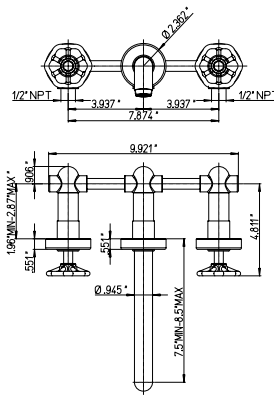

series
Lucia

PW

BRUSHED
NICKEL

BL

MATT BLACK
PVD

certified
OKA International

77..250

Single handle lavatory faucet.
 11 43/64" overall height.
 6" 41/64" spout reach.
 2 13/32" maximum deck thickness.
 Pop-up drain included.

Flow Rate: 1.2 GPM @ 60 PSI

NA	\$374,00	\$429,00
----	----------	----------

replacement cartridge
 53CC58BF16123S left
 53CC58BF16123D right

77..214

8" centers widespread
 lavatory faucet.
 8 1/5" overall height.
 6 6/39" spout reach. Spout rotates.
 1 7/32" maximum deck thickness.
 Pop-up drain included.

Flow Rate: 1.2 GPM @ 60 PSI

NA	\$522,50	\$577,50
----	----------	----------

replacement cartridge
 53CC58BF16123S left
 53CC58BF16123D right

77..207

8" centers wall mount
 lavatory faucet.
 2 2/5" spout reach.

Flow Rate: 1.2 GPM @ 60 PSI

NA	\$456,50	\$511,50
----	----------	----------

replacement cartridge
 53CC58BF16123S left
 53CC58BF16123D right

77..102

Roman tub.
 8 15/16" spout height.
 6" spout reach.
 2 1/16" maximum deck thickness.