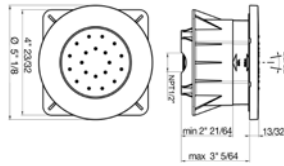

NA	\$247,50	\$275,00
----	----------	----------

50..162

NA	\$49,50	\$60,50
----	---------	---------

78" metal shower hose.

RD..503

NA	\$60,50	\$71,50
----	---------	---------

Round brass drop elbow.

1/2" NPT Connection

RD..721

NA	\$253,00	\$275,00
----	----------	----------

Round brass body tile spray.

Directional Body Spray.

30° Rotation.

1/2" Female NPT Connection.

Flow Rate: 1.5 GPM @ 60 PSI MAX

86..721

NA	\$137,50	\$148,50
----	----------	----------

Round brass body spray.

Directional Body Spray.

30° Rotation.

1/2" Female NPT Connection.

Flow Rate: 1.5 GPM @ 60 PSI MAX

78..430

NA	\$137,50	\$148,50
----	----------	----------