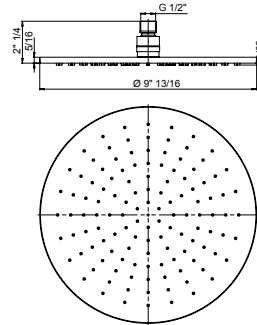

8" round brass shower head. Anti-limestone. 1/2" connections.

Flow Rate: 1.8 GPM @ 60 PSI MAX

LUCIA

78..75910

10" round brass shower head.
Anti-limestone.
½" connections.

Flow Rate: 1.8 GPM @ 60 PSI MAX

NA	\$330,00	\$412,50
----	----------	----------