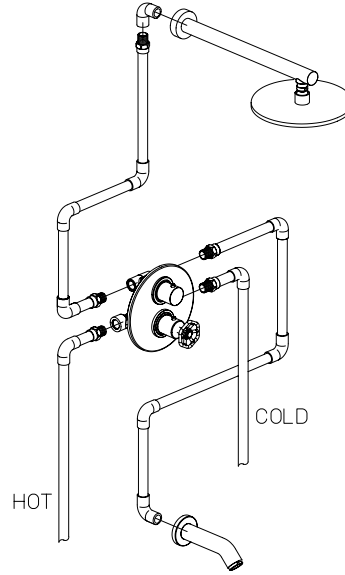

77..400

NA \$220,00 \$247,50

Volume control trim kit.

NEEDS ROUGH VALVE 400 OR 402

replacement ceramic disc valve
49**5813/4D

77..425

NA \$220,00 \$247,50

3 way diverter. 3/4" ceramic disc valve. 1/2" inlet connections.

NEEDS ROUGH VALVE 425

replacement diverter cartridge
53CC956DRG40

KIT 2

- Thermostatic tub & shower KIT including:
- 8" Brass round rain shower head - Anti Limestone
 - 12" Brass round wall mounted arm & flange
 - Trim 691 with thermostatic valve & 2 way diverter volume control
 - Rough in valve 691
 - 5 3/4" Brass tub spout
 - 1/2" NPT inlet connections