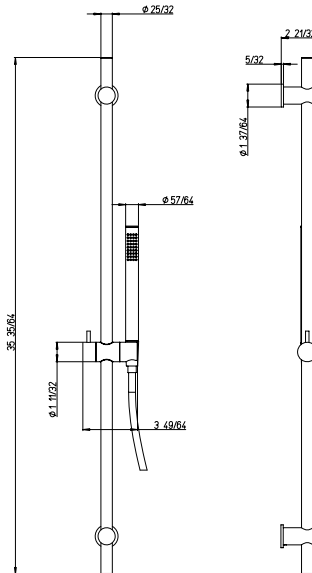

8" round brass shower head. Anti-limestone. 1/2" connections.

Flow Rate: 1.8 GPM @ 60 PSI MAX

LUCIA

78..75910

10" round brass shower head.
Anti-limestone.
½" connections.

Flow Rate: 1.8 GPM @ 60 PSI MAX

NA	\$330,00	\$412,50
----	----------	----------

78..75912

12 round brass shower head.
Anti-limestone.
½" connections.

Flow Rate: 1.8 GPM @ 60 PSI MAX

NA	\$522,50	\$660,00
----	----------	----------

RD..129

24" brass slide bar kit.
Includes: Handshower,
Wall mount bracket & supply elbow,
78" flexible hose.

Flow Rate: 1.8 GPM @ 60 PSI MAX

NA	\$467,50	\$495,00
----	----------	----------

RD..440

Wallmounted brass handshower kit.
1-jet hand shower.
Wall mount bracket & supply elbow.
78" flexible hose.

Flow Rate: 1.8 GPM @ 60 PSI MAX

NA	\$247,50	\$275,00
----	----------	----------

50..162

NA	\$49,50	\$60,50
----	---------	---------

78" metal shower hose.

RD..503

NA	\$60,50	\$71,50
----	---------	---------

Round brass drop elbow.

1/2" NPT Connection