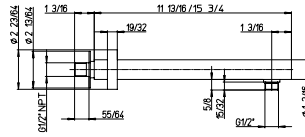

RD..74512

NA $176,00 $198,00

12" wallmount shower arm with strengthened fixing.