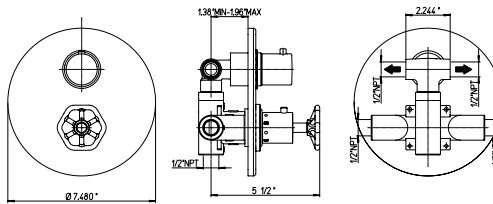

replacement ceramic disc valve
53CC956DEV35
replacement cartridge
2TCC959