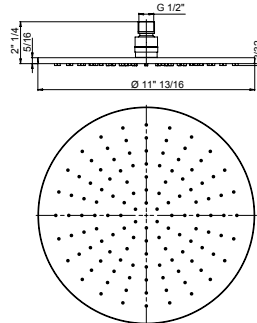

78..75912

12 round brass shower head.
Anti-limestone.
½" connections.

Flow Rate: 1.8 GPM @ 60 PSI MAX