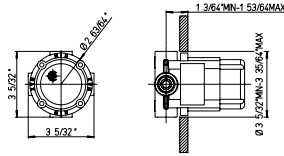

VALVE 425

$137,50

3 ways Diverter Rough-in Valve
1/2" inch inlet connections

Flows 9.7 GPM @ 60 PSI