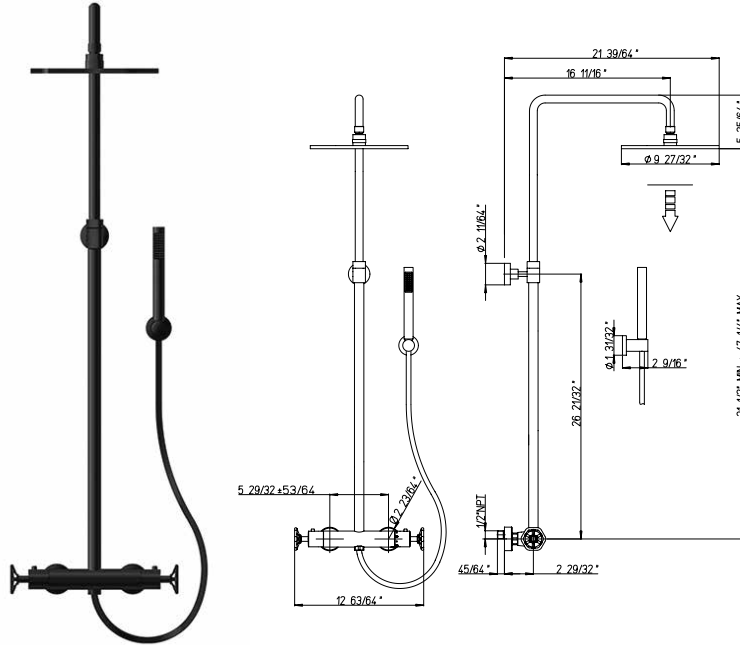

Flow Rate: 1.2 GPM @ 60 PSI

NA	\$374,00	\$429,00
----	----------	----------

replacement cartridge
 53CC58BF16123S left
 53CC58BF16123D right

77..214

8" centers widespread
 lavatory faucet.
 8 1/5" overall height.
 6 6/39" spout reach. Spout rotates.
 1 7/32" maximum deck thickness.
 Pop-up drain included.

Flow Rate: 1.2 GPM @ 60 PSI

NA	\$456,50	\$511,50
----	----------	----------

replacement cartridge
 53CC58BF16123S left
 53CC58BF16123D right

77..102

Roman tub.
 8 15/16" spout height.
 6" spout reach.
 2 1/16" maximum deck thickness.

Flow Rate: 7.2 GPM @ 60 PSI

NA	\$660,00	\$770,00
----	----------	----------

replacement cartridge
 53CC58BF16123S left
 53CC58BF16123D right

77..689

Exposed shower column.
 24" brass slide bar kit.
 Includes: Handshower,
 Wall mount bracket & supply elbow,
 78" flexible hose.

Flow Rate: 1.8 GPM @ 60 PSI MAX

NA \$1,375.00 \$1,650.00

VALVE 691

Thermostatic Valve
 2 ways diverter cartridge
 1/2" inch inlet connections

Flows 5.5 GPM @ 60 PSI

\$200,00

VALVE 690

Thermostatic Valve
 with 3/4" volume control
 1/2" inch inlet connections