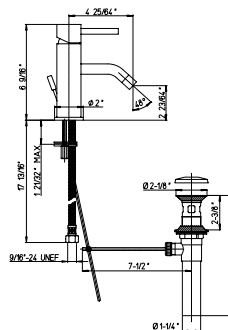

$302,50	NA	NA

replacement cartridge
53CC956GM