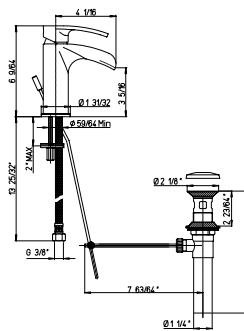

Flow Rate: 1.2 GPM @ 60 PSI

\$297,00	\$368,50	NA
----------	----------	----

replacement cartridge
53CC956G25

86..211WF

Dax waterfall single control vessel faucet.
 12 37/64" overall height.
 4 7/32" spout reach.
 2" maximum deck thickness.

Flow Rate: 1.2 GPM @ 60 PSI

\$330,00	\$412,50	NA
----------	----------	----

replacement cartridge
53CC956G25

89..211SM

Lady small single handle lavatory faucet.
 6 3/4" overall height.
 4 3/8" spout reach.
 2 3/64" maximum deck thickness.
 Pop up drain included.

Flow Rate: 1.2 GPM @ 60 PSI

\$214,50	NA	NA
----------	----	----

replacement cartridge
53CC956G251FOR0EVS

86..211WFS

Ovo small waterfall single handle lavatory faucet.
 6 9/64" overall height.
 4 1/16" spout reach.
 2" maximum deck thickness.
 Pop up drain included.

Flow Rate: 1.2 GPM @ 60 PSI

\$220,00	\$275,00	NA
----------	----------	----

replacement cartridge
53CC956G25

57..211

Axia single control lavatory faucet.
 6 9/16" overall height.
 4 25/64" spout reach.
 1 21/32" maximum deck thickness.
 Pop up drain included.