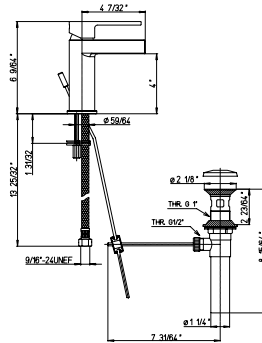

E-commerce

CR

CHROME

PW

BRUSHED
NICKEL

certified
by EPA

84..211WFR

Dax waterfall single control lavatory faucet.
 6 9/64" overall height.
 4 7/32" spout reach.
 1 31/32" maximum deck thickness.
 Pop up drain included.

Flow Rate: 1.2 GPM @ 60 PSI

\$297,00	\$368,50	NA
----------	----------	----

replacement cartridge
53CC956G25

86..211WF

Dax waterfall single control vessel faucet.
 12 37/64" overall height.
 4 7/32" spout reach.
 2" maximum deck thickness.

Flow Rate: 1.2 GPM @ 60 PSI

\$330,00	\$412,50	NA
----------	----------	----

replacement cartridge
53CC956G25

89..211SM

Lady small single handle lavatory faucet.
 6 3/4" overall height.
 4 3/8" spout reach.
 2 3/64" maximum deck thickness.
 Pop up drain included.

Flow Rate: 1.2 GPM @ 60 PSI

\$214,50	NA	NA
----------	----	----

replacement cartridge
53CC956G251FOR0EVS

86..211WFS

Ovo small waterfall single handle lavatory faucet.
 6 9/64" overall height.
 4 1/16" spout reach.
 2" maximum deck thickness.
 Pop up drain included.