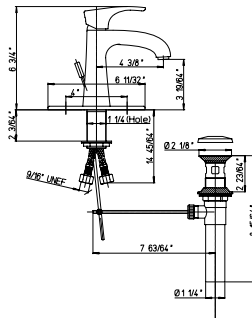

Flow Rate: 1.2 GPM @ 60 PSI

\$297,00	\$368,50	NA
----------	----------	----

replacement cartridge
53CC956G25

86..211WF

Dax waterfall single control vessel faucet.
 12 37/64" overall height.
 4 7/32" spout reach.
 2" maximum deck thickness.

Flow Rate: 1.2 GPM @ 60 PSI

\$330,00	\$412,50	NA
----------	----------	----

replacement cartridge
53CC956G25

89..211SM

Lady small single handle lavatory faucet.
 6 3/4" overall height.
 4 3/8" spout reach.
 2 3/64" maximum deck thickness.
 Pop up drain included.

Flow Rate: 1.2 GPM @ 60 PSI

\$214,50	NA	NA
----------	----	----

replacement cartridge
53CC956G251FOR0EVS

86..211WFS

Ovo small waterfall single handle lavatory faucet.
 6 9/64" overall height.
 4 1/16" spout reach.
 2" maximum deck thickness.
 Pop up drain included.

Flow Rate: 1.2 GPM @ 60 PSI

\$220,00	\$275,00	NA
----------	----------	----

replacement cartridge
53CC956G25

57..211

Axia single control lavatory faucet.
 6 9/16" overall height.
 4 25/64" spout reach.
 1 21/32" maximum deck thickness.
 Pop up drain included.