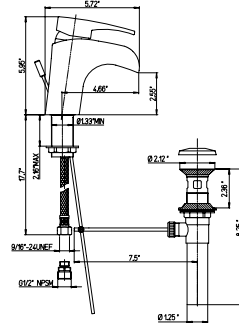

Flow Rate: 1.2 GPM @ 60 PSI

\$297,00	\$368,50	NA
----------	----------	----

replacement cartridge
53CC956G25

86..211WF

Dax waterfall single control vessel faucet.
 12 37/64" overall height.
 4 7/32" spout reach.
 2" maximum deck thickness.

Flow Rate: 1.2 GPM @ 60 PSI

\$330,00	\$412,50	NA
----------	----------	----

replacement cartridge
53CC956G25

89..211SM

Lady small single handle lavatory faucet.
 6 3/4" overall height.
 4 3/8" spout reach.
 2 3/64" maximum deck thickness.
 Pop up drain included.

Flow Rate: 1.2 GPM @ 60 PSI

\$214,50	NA	NA
----------	----	----

replacement cartridge
53CC956G251FOR0EVS

86..211WFS

Ovo small waterfall single handle lavatory faucet.
 6 9/64" overall height.
 4 1/16" spout reach.
 2" maximum deck thickness.
 Pop up drain included.

Flow Rate: 1.2 GPM @ 60 PSI

\$220,00	\$275,00	NA
----------	----------	----

replacement cartridge
53CC956G25

57..211

Axia single control lavatory faucet.
 6 9/16" overall height.
 4 25/64" spout reach.
 1 21/32" maximum deck thickness.
 Pop up drain included.