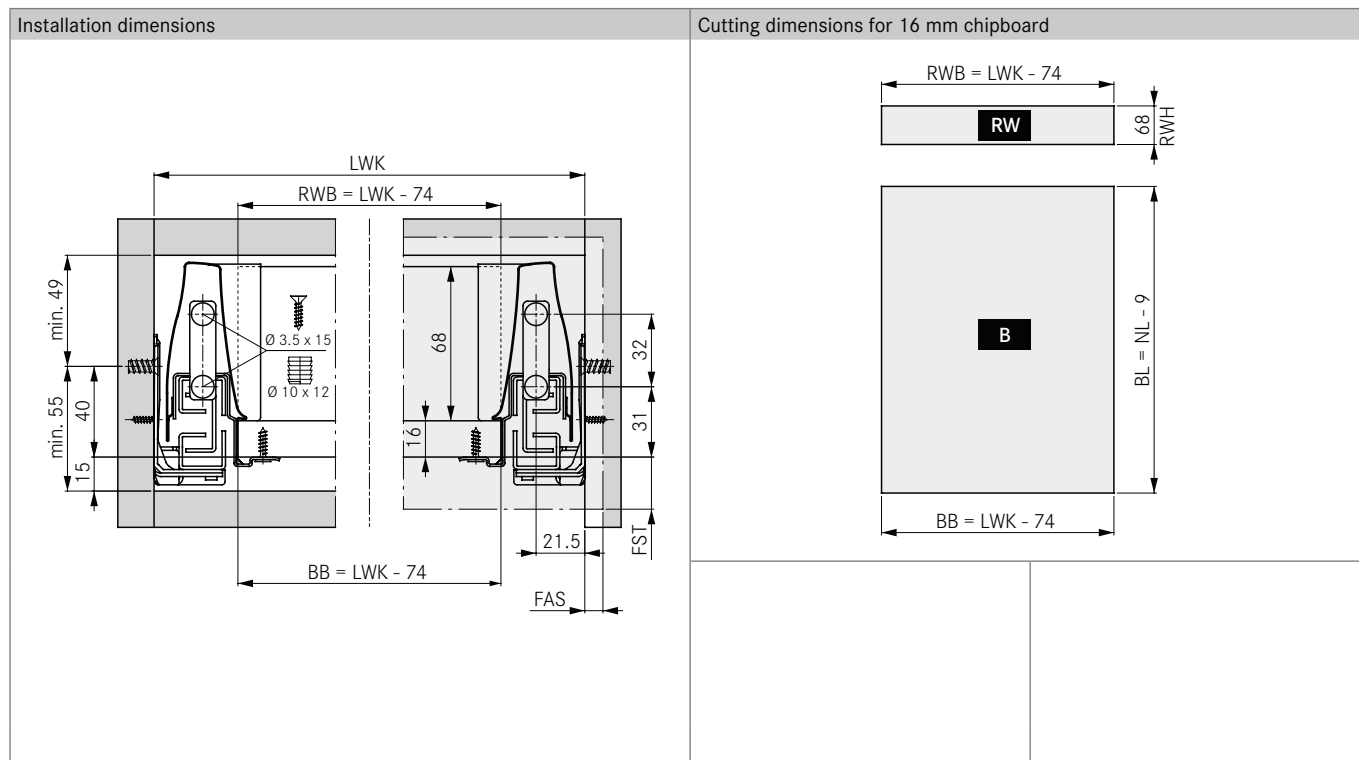

INSTALLATION INFORMATION

All dimensions in millimetres

LEGEND

B	Bottom panel	FST	Front overlay	NL	Nominal length
BB	Bottom panel width	KV	Front edge of cabinet	RW	Back panel
BL	Bottom panel length	LWK	Inside cabinet width	RWB	Width of back panel
FAS	Front overlay, side	MET	Minimum installation depth	RWH	Height of back panel