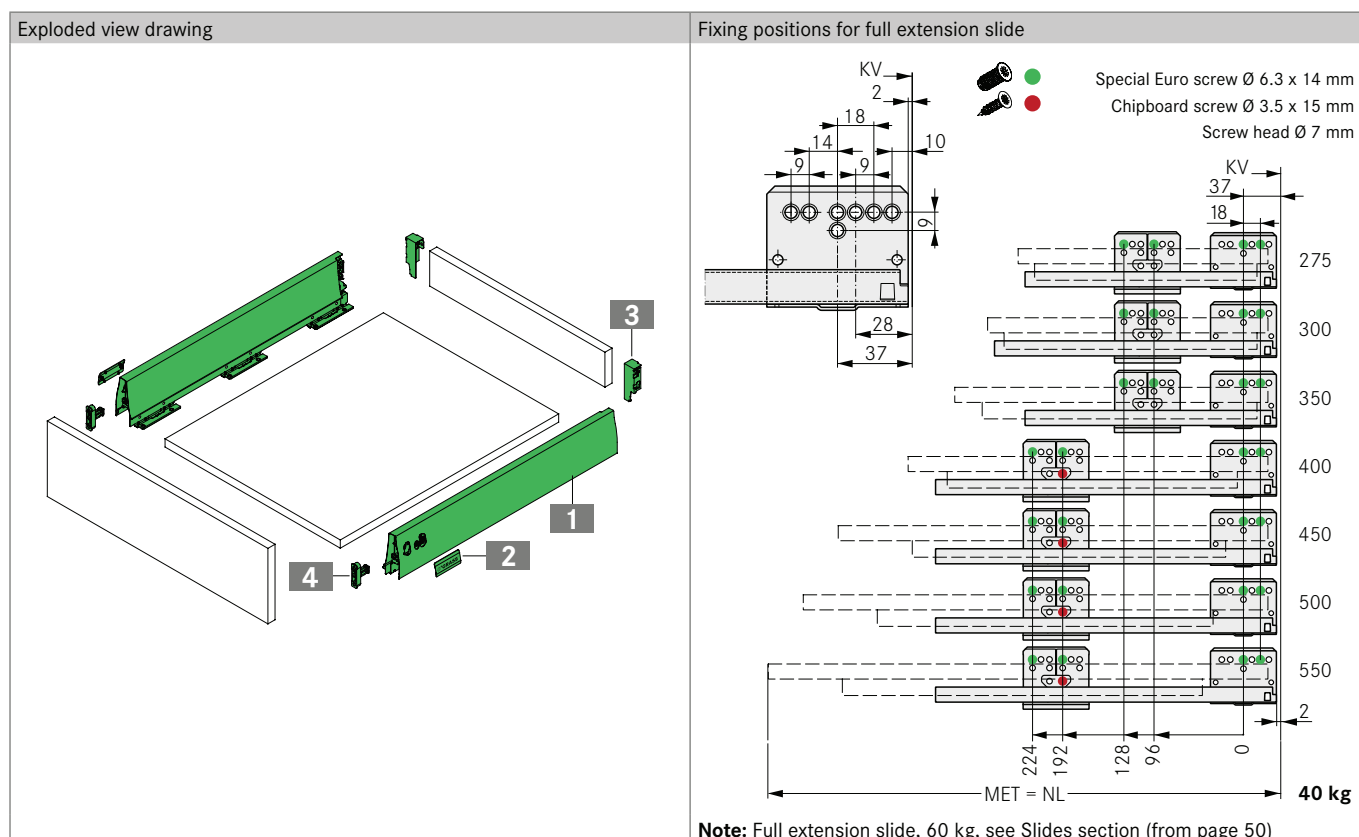

INSTALLATION INFORMATION

All dimensions in millimetres

LEGEND

B	Bottom panel	FST	Front overlay	NL	Nominal length
BB	Bottom panel width	KV	Front edge of cabinet	RW	Back panel
BL	Bottom panel length	LWK	Inside cabinet width	RWB	Width of back panel
FAS	Front overlay, side	MET	Minimum installation depth	RWH	Height of back panel