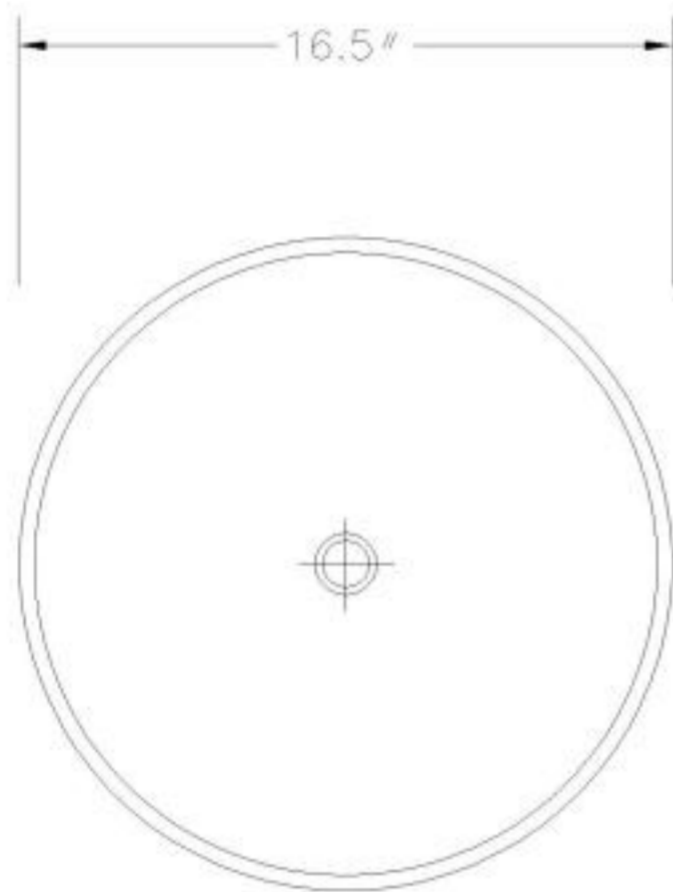

ANZZI VESSEL SINK

NATURAL STONE MATERIAL

LS-AZ319
LS-AZ8238
CLASSIC CREAM