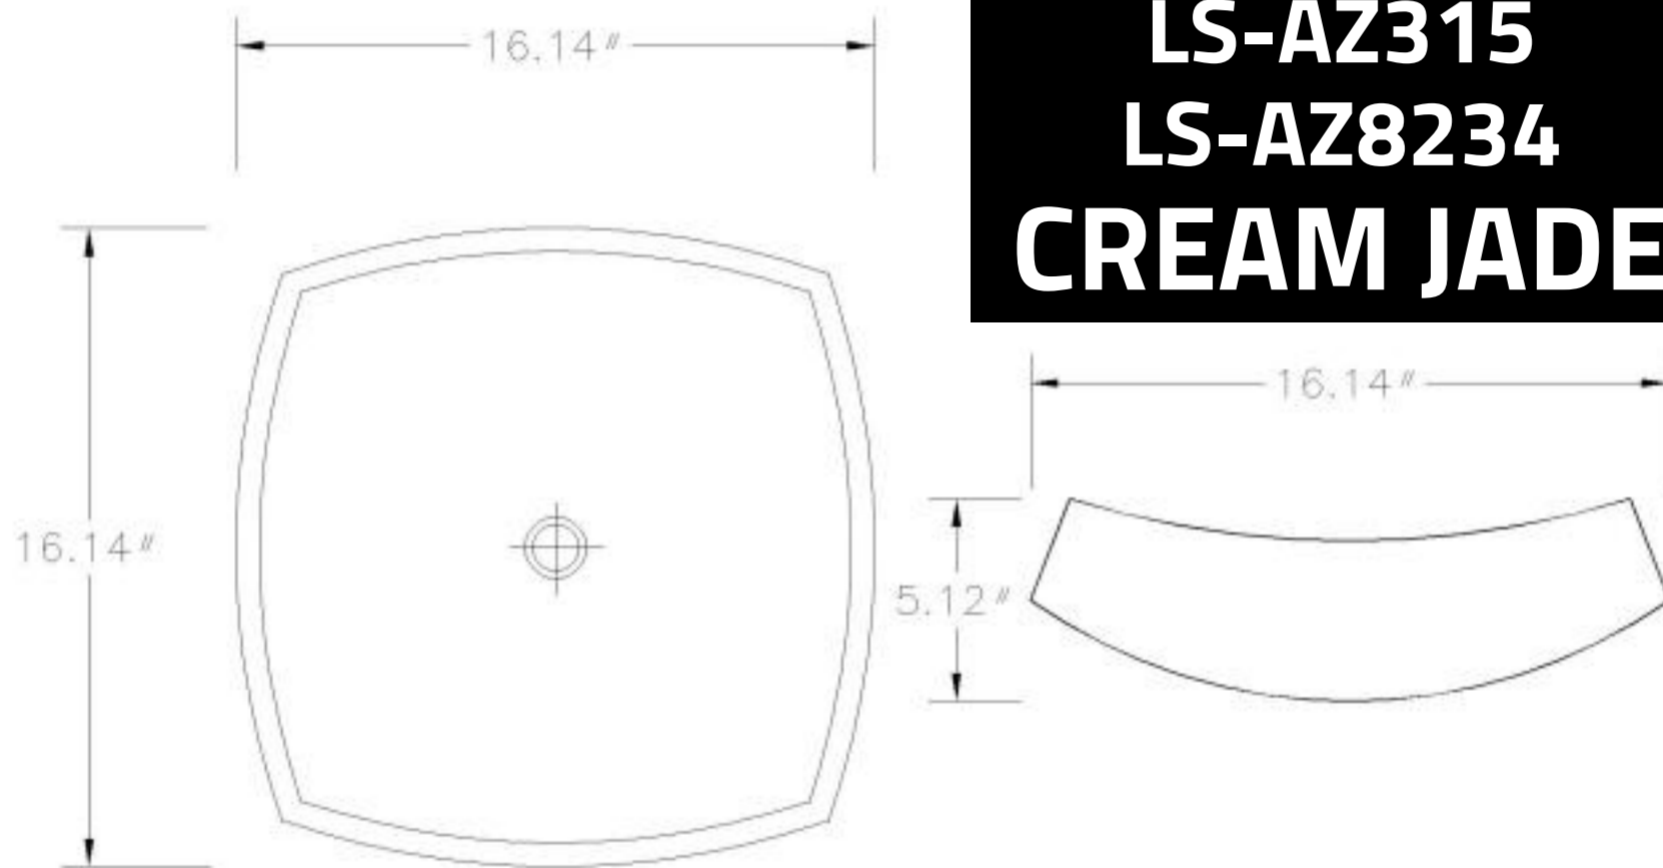

ANZZI VESSEL SINK

NATURAL STONE MATERIAL

LS-AZ315
LS-AZ8234
CREAM JADE