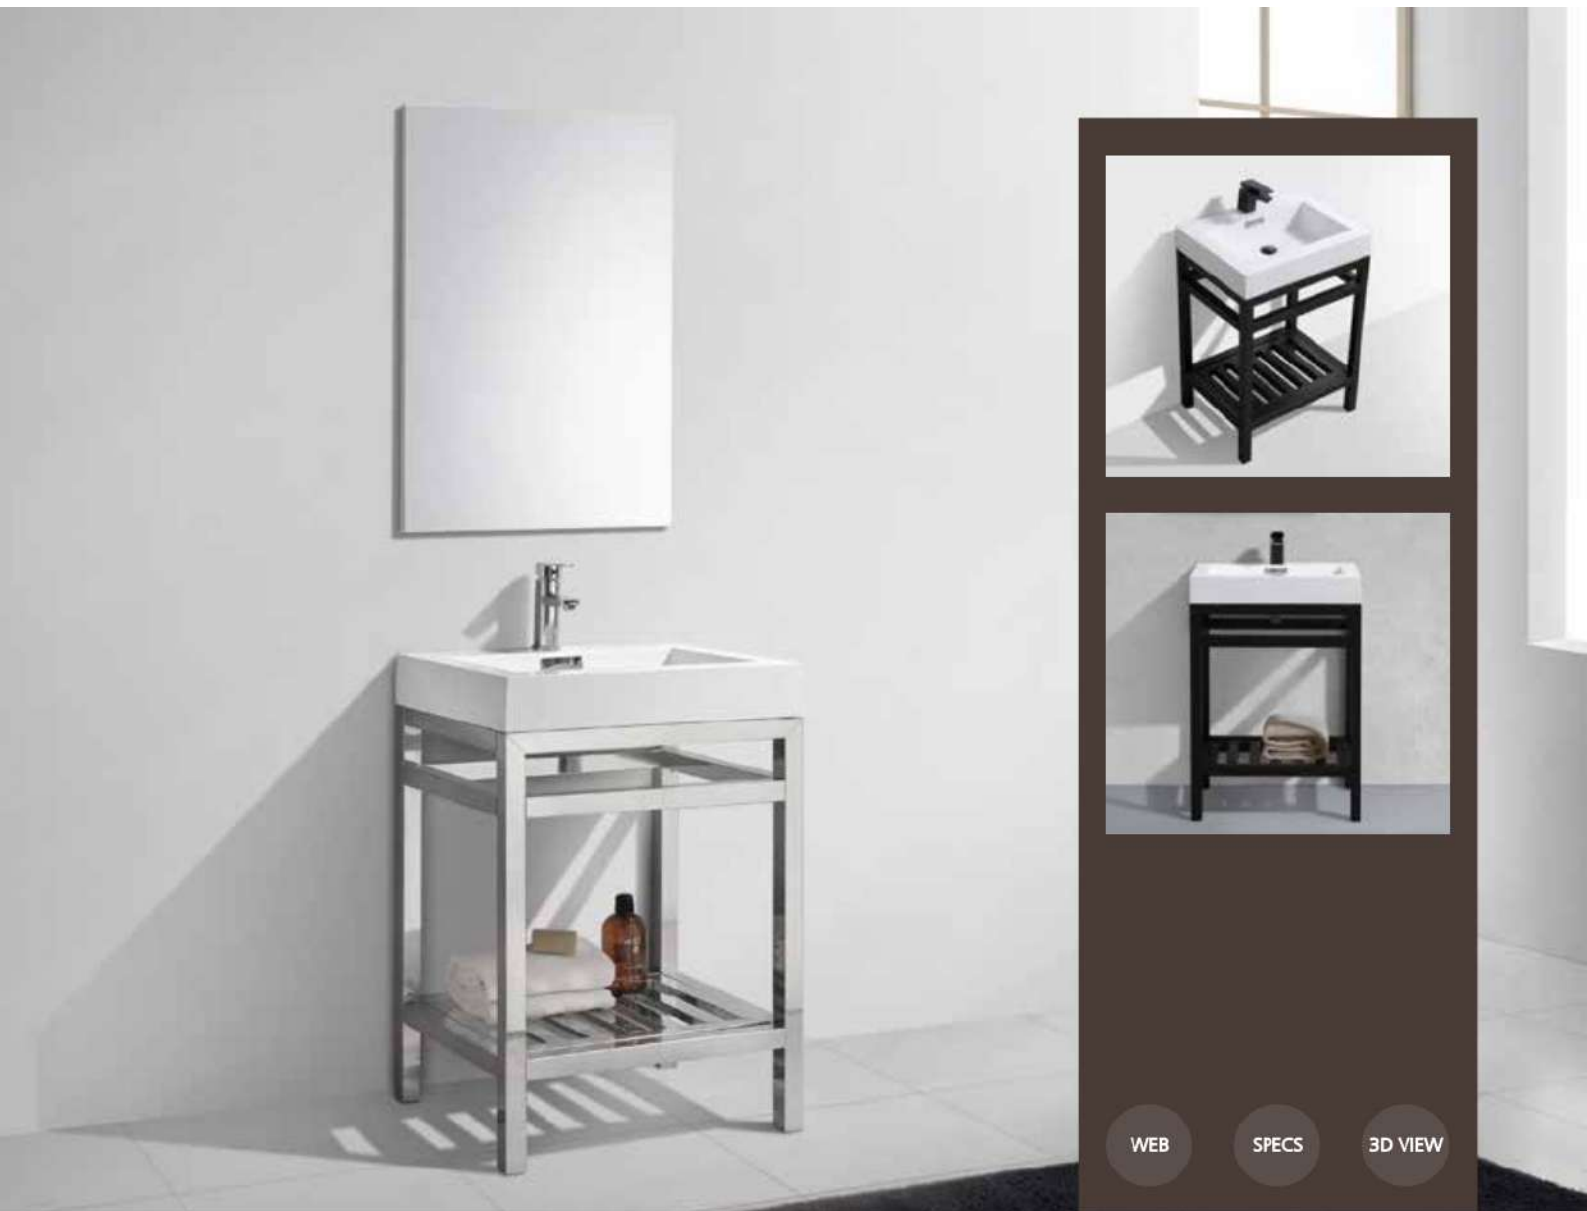

HTABATH

AFFORDABLE LUXURY FOR YOUR BATHROOM

2022 CATALOG

CISCO COLLECTION

console vanity

Cisco 16" - AC16

freestanding console vanity

This elegant Console Vanity is compact in size and ideal for any small Bathroom or Powder Room. It's made of durable 16 Gauge 316L Stainless Steel and comes with a Reinforced Acrylic Composite Sink w/ a Rectangular Chrome Overflow cover. The Cisco Console is available in Chrome and Matt Black Finishes.

DIMENSIONS

- INCHES: 16 W x 16 D x x 30.75 H
- CENTIMETRES: 406 W x 469.9 D x 781.05 H

Cisco 24" - AC24

freestanding console vanity

This elegant Console Vanity is compact in size and ideal for any small Bathroom or Powder Room. It's made of durable 16 Gauge 316L Stainless Steel and comes with a Reinforced Acrylic Composite Sink w/ a Chrome Overflow cover. The Cisco Console is available in Chrome and Matt Black Finishes.

DIMENSIONS

- INCHES: 23.63 W x 18.5 D x x 30.75 H
- CENTIMETRES: 600 W x 469.9 D x 781.05 H

Cisco 30" - AC30

freestanding console vanity

This elegant Console Vanity is compact in size and ideal for any small Bathroom or Powder Room. It's made of durable 16 Gauge 316L Stainless Steel and comes with a Reinforced Acrylic Composite Sink w/ a Chrome Overflow cover. The Cisco Console is available in Chrome and Matt Black Finishes.

DIMENSIONS

- INCHES: 29.5 W x 18.5 D x 30.75 H
- CENTIMETRES: 749 W x 469.9 D x 781.05 H

Cisco 36" - AC36

freestanding console vanity

This elegant Console Vanity is compact in size and ideal for any small Bathroom or Powder Room. It's made of durable 16 Gauge 316L Stainless Steel and comes with a Reinforced Acrylic Composite Sink w/ a Chrome Overflow cover. The Cisco Console is available in Chrome and Matt Black Finishes.