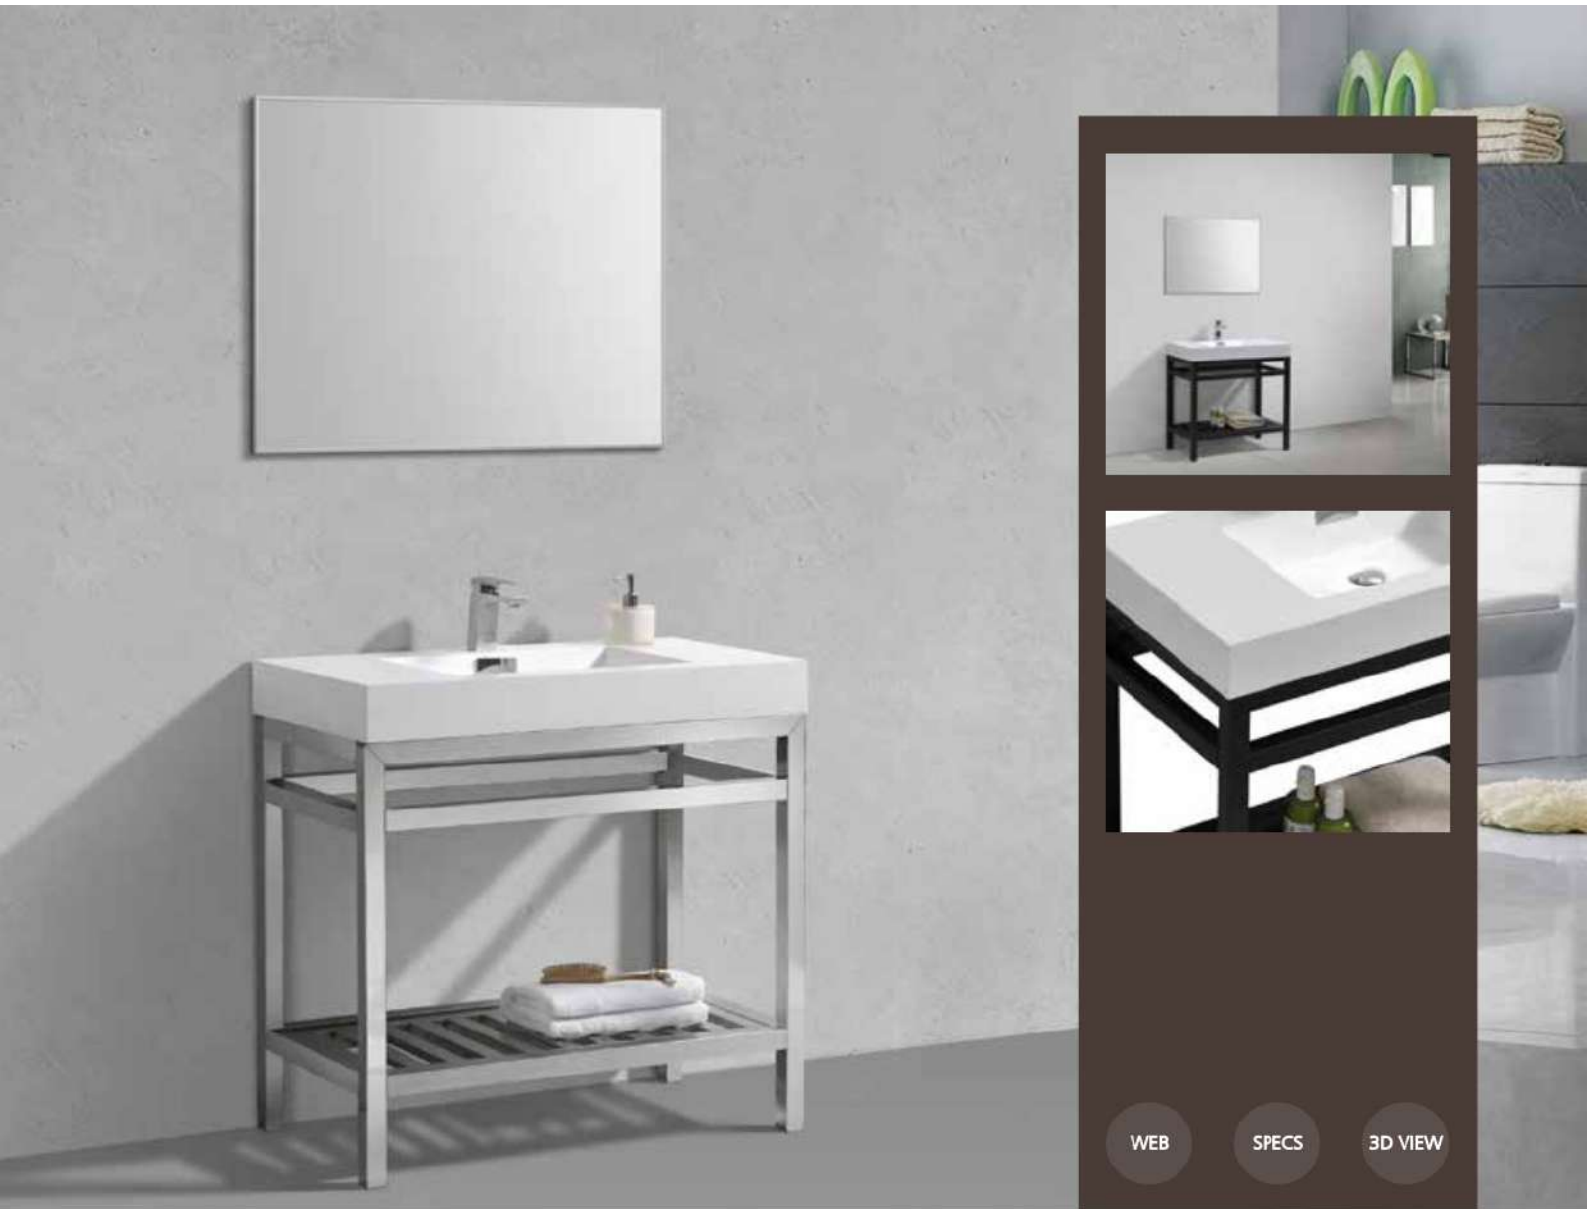

DIMENSIONS

- INCHES: 16 W x 16 D x x 30.75 H
- CENTIMETRES: 406 W x 469.9 D x 781.05 H

Cisco 24" - AC24

freestanding console vanity

This elegant Console Vanity is compact in size and ideal for any small Bathroom or Powder Room. It's made of durable 16 Gauge 316L Stainless Steel and comes with a Reinforced Acrylic Composite Sink w/ a Chrome Overflow cover. The Cisco Console is available in Chrome and Matt Black Finishes.

DIMENSIONS

- INCHES: 23.63 W x 18.5 D x x 30.75 H
- CENTIMETRES: 600 W x 469.9 D x 781.05 H

Cisco 30" - AC30

freestanding console vanity

This elegant Console Vanity is compact in size and ideal for any small Bathroom or Powder Room. It's made of durable 16 Gauge 316L Stainless Steel and comes with a Reinforced Acrylic Composite Sink w/ a Chrome Overflow cover. The Cisco Console is available in Chrome and Matt Black Finishes.

DIMENSIONS

- INCHES: 29.5 W x 18.5 D x 30.75 H
- CENTIMETRES: 749 W x 469.9 D x 781.05 H

Cisco 36" - AC36

freestanding console vanity

This elegant Console Vanity is compact in size and ideal for any small Bathroom or Powder Room. It's made of durable 16 Gauge 316L Stainless Steel and comes with a Reinforced Acrylic Composite Sink w/ a Chrome Overflow cover. The Cisco Console is available in Chrome and Matt Black Finishes.

DIMENSIONS

- INCHES: 35.5 W x 18.5 D x 30.75 H
- CENTIMETRES: 902 W x 469.9 D x 781.05 H

Cisco 48" - AC48

freestanding console vanity

This elegant Console Vanity is compact in size and ideal for any small Bathroom or Powder Room. It's made of durable 16 Gauge 316L Stainless Steel and comes with a Reinforced Acrylic Composite Sink w/ a Chrome Overflow cover. The Cisco Console is available in Chrome and Matt Black Finishes.