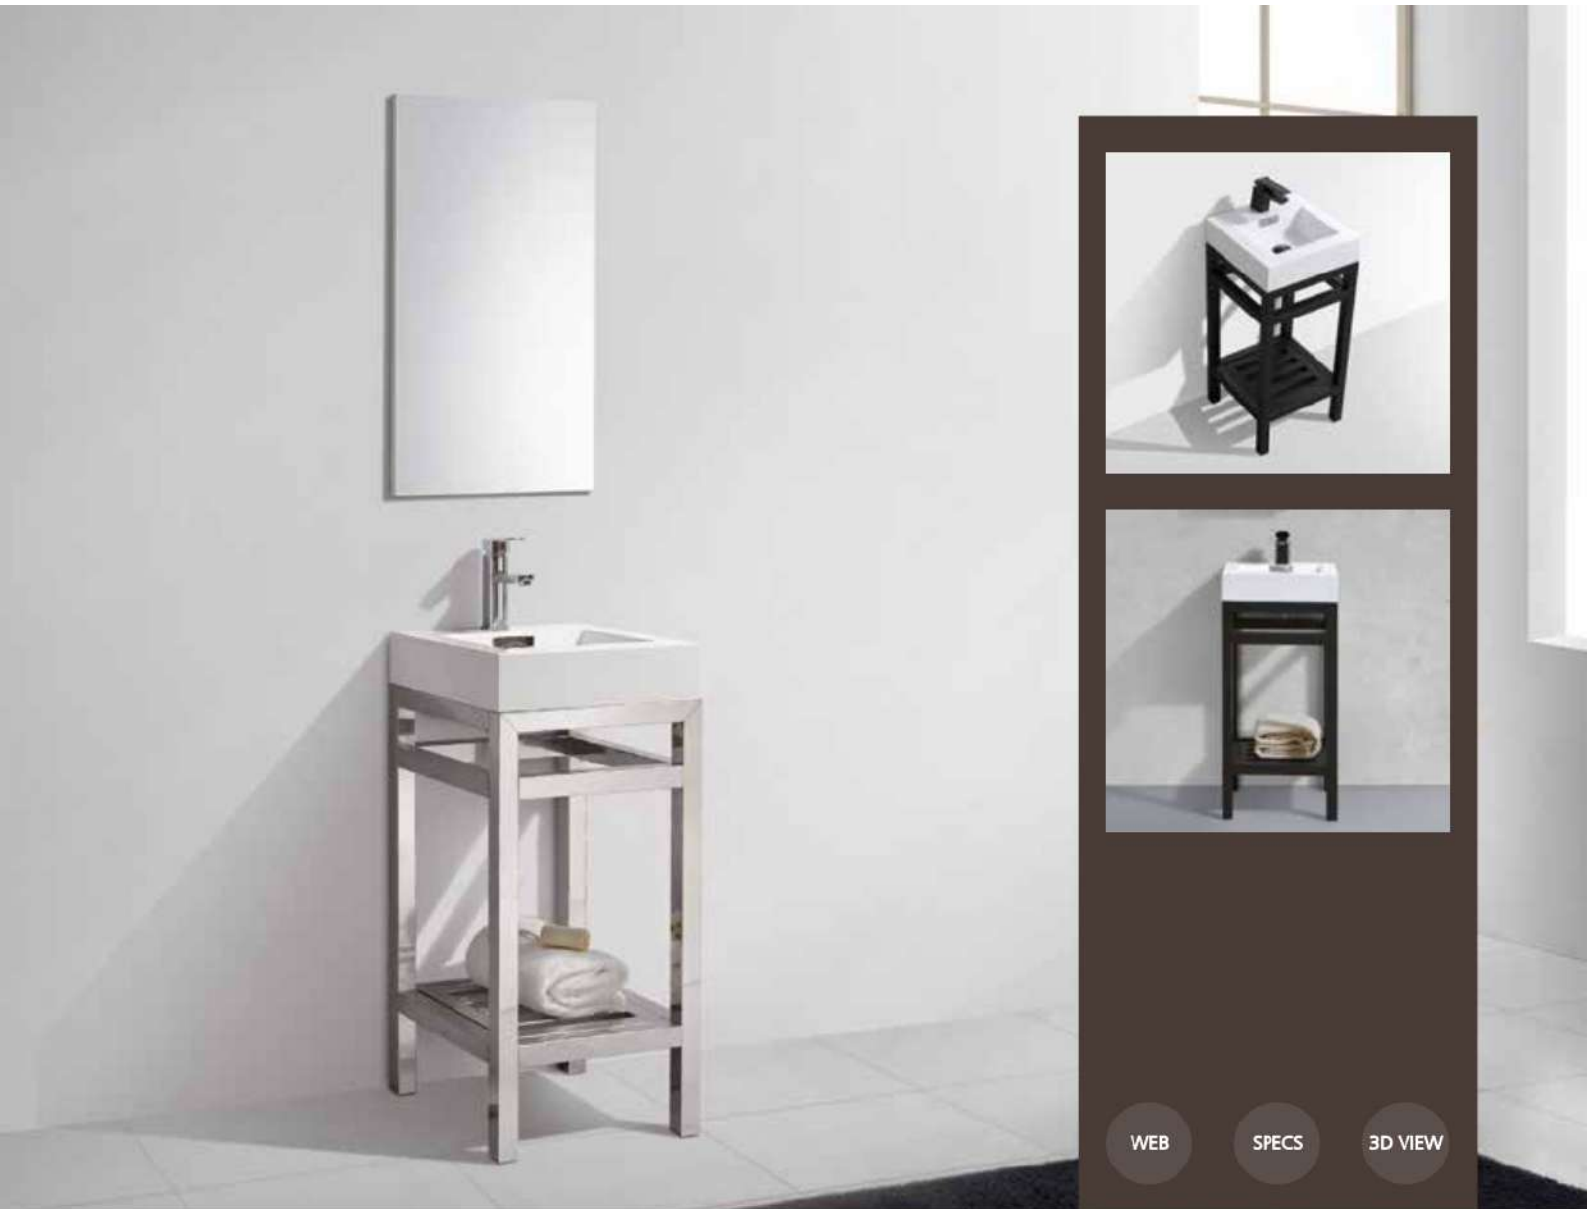

HTABATH

AFFORDABLE LUXURY FOR YOUR BATHROOM

2022 CATALOG

CISCO COLLECTION

console vanity

Cisco 16" - AC16

freestanding console vanity

This elegant Console Vanity is compact in size and ideal for any small Bathroom or Powder Room. It's made of durable 16 Gauge 316L Stainless Steel and comes with a Reinforced Acrylic Composite Sink w/ a Rectangular Chrome Overflow cover. The Cisco Console is available in Chrome and Matt Black Finishes.

DIMENSIONS

- INCHES: 16 W x 16 D x x 30.75 H
- CENTIMETRES: 406 W x 469.9 D x 781.05 H

Cisco 24" - AC24

freestanding console vanity

This elegant Console Vanity is compact in size and ideal for any small Bathroom or Powder Room. It's made of durable 16 Gauge 316L Stainless Steel and comes with a Reinforced Acrylic Composite Sink w/ a Chrome Overflow cover. The Cisco Console is available in Chrome and Matt Black Finishes.

DIMENSIONS

- INCHES: 23.63 W x 18.5 D x x 30.75 H
- CENTIMETRES: 600 W x 469.9 D x 781.05 H

Cisco 30" - AC30

freestanding console vanity

This elegant Console Vanity is compact in size and ideal for any small Bathroom or Powder Room. It's made of durable 16 Gauge 316L Stainless Steel and comes with a Reinforced Acrylic Composite Sink w/ a Chrome Overflow cover. The Cisco Console is available in Chrome and Matt Black Finishes.

DIMENSIONS

- INCHES: 29.5 W x 18.5 D x 30.75 H
- CENTIMETRES: 749 W x 469.9 D x 781.05 H

Cisco 36" - AC36

freestanding console vanity

This elegant Console Vanity is compact in size and ideal for any small Bathroom or Powder Room. It's made of durable 16 Gauge 316L Stainless Steel and comes with a Reinforced Acrylic Composite Sink w/ a Chrome Overflow cover. The Cisco Console is available in Chrome and Matt Black Finishes.