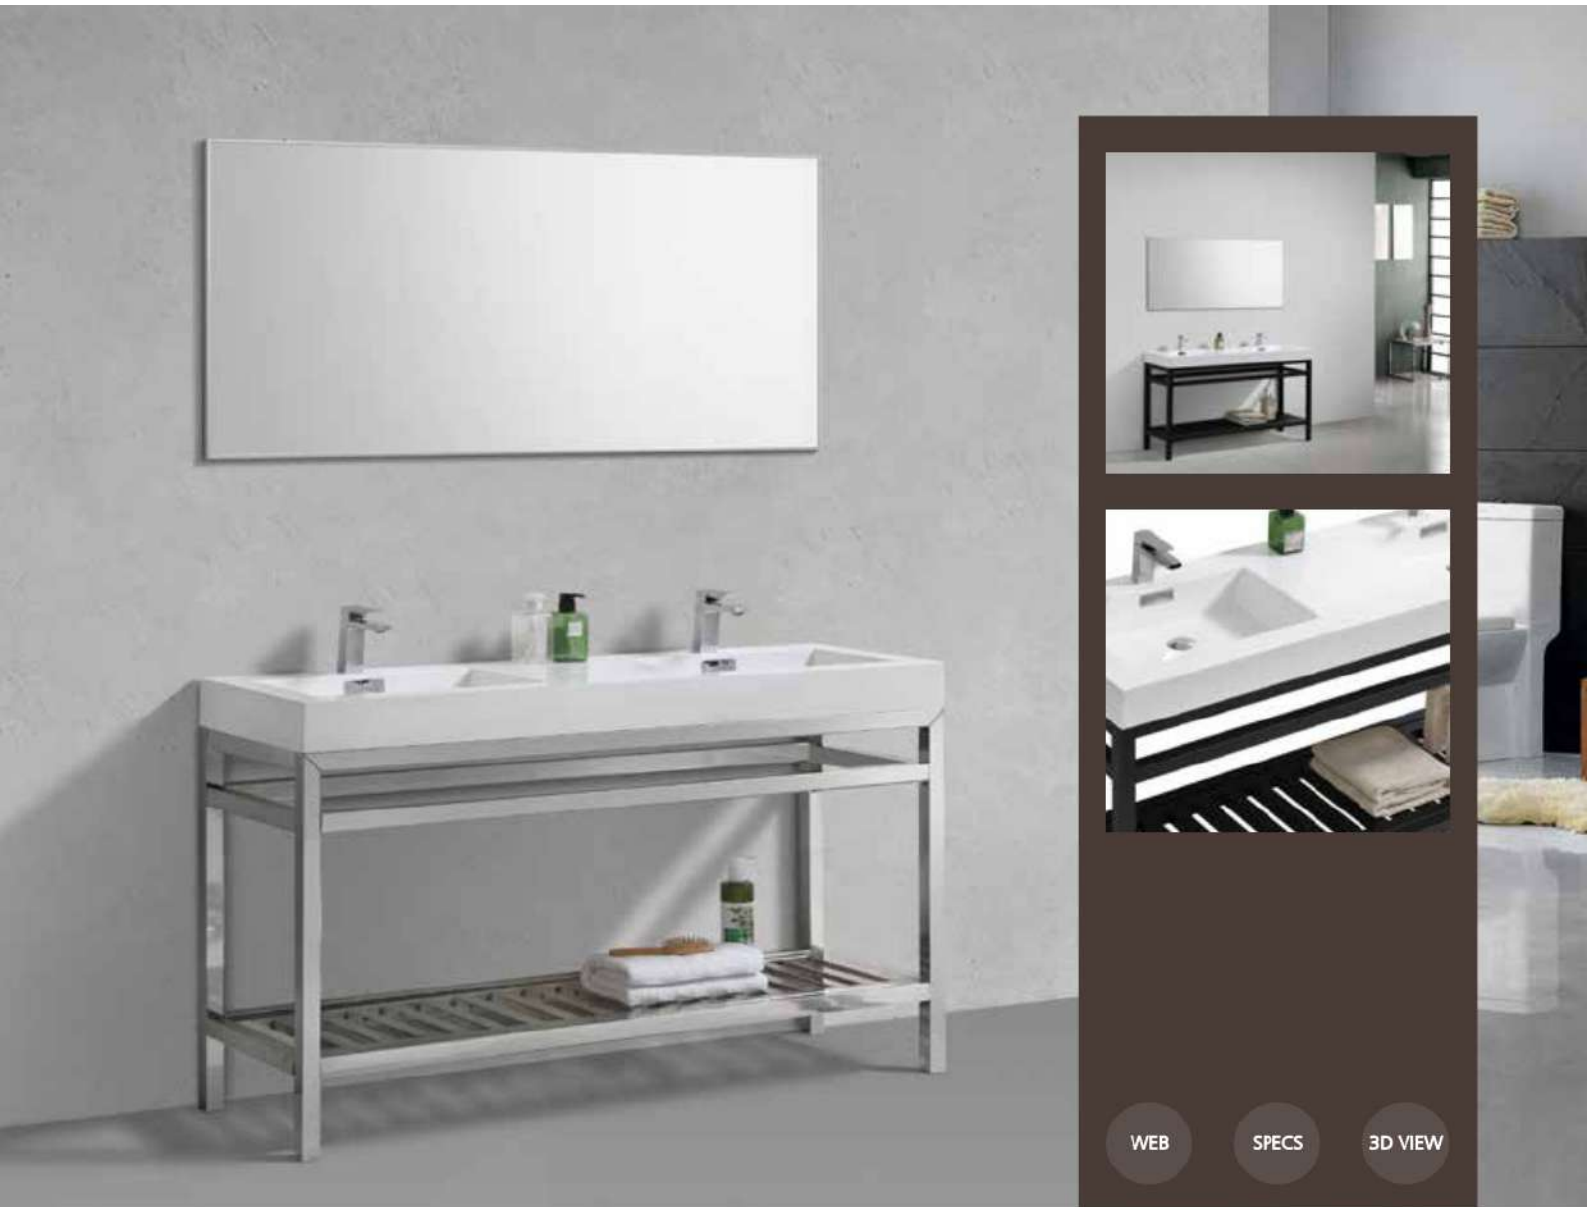

DIMENSIONS

- INCHES: 16 W x 16 D x x 30.75 H
- CENTIMETRES: 406 W x 469.9 D x 781.05 H

Cisco 24" - AC24

freestanding console vanity

This elegant Console Vanity is compact in size and ideal for any small Bathroom or Powder Room. It's made of durable 16 Gauge 316L Stainless Steel and comes with a Reinforced Acrylic Composite Sink w/ a Chrome Overflow cover. The Cisco Console is available in Chrome and Matt Black Finishes.

DIMENSIONS

- INCHES: 35.5 W x 18.5 D x 30.75 H
- CENTIMETRES: 902 W x 469.9 D x 781.05 H

Cisco 48" - AC48

freestanding console vanity

This elegant Console Vanity is compact in size and ideal for any small Bathroom or Powder Room. It's made of durable 16 Gauge 316L Stainless Steel and comes with a Reinforced Acrylic Composite Sink w/ a Chrome Overflow cover. The Cisco Console is available in Chrome and Matt Black Finishes.

DIMENSIONS

- INCHES: 47 W x 18.5 D x 30.75 H
- CENTIMETRES: 1194 W x 469.9 D x 781.05 H

[WEB](#)[SPECS](#)[3D VIEW](#)

Cisco 60" Single Sink - AC60S

freestanding console vanity

This elegant Console Vanity is compact in size and ideal for any small Bathroom or Powder Room. It's made of durable 16 Gauge 316L Stainless Steel and comes with a Reinforced Acrylic Composite Sink w/ a Chrome Overflow cover. The Cisco Console is available in Chrome and Matt Black Finishes.

DIMENSIONS

- INCHES: 58.75 W x 18.5 D x 30.75 H
- CENTIMETRES: 1492 W x 469.9 D x 781.05 H

Cisco 60" Double Sink - AC60D

freestanding console vanity

This elegant Console Vanity is compact in size and ideal for any small Bathroom or Powder Room. It's made of durable 16 Gauge 316L Stainless Steel and comes with a Reinforced Acrylic Composite Sink w/ a Chrome Overflow cover. The Cisco Console is available in Chrome and Matt Black Finishes.