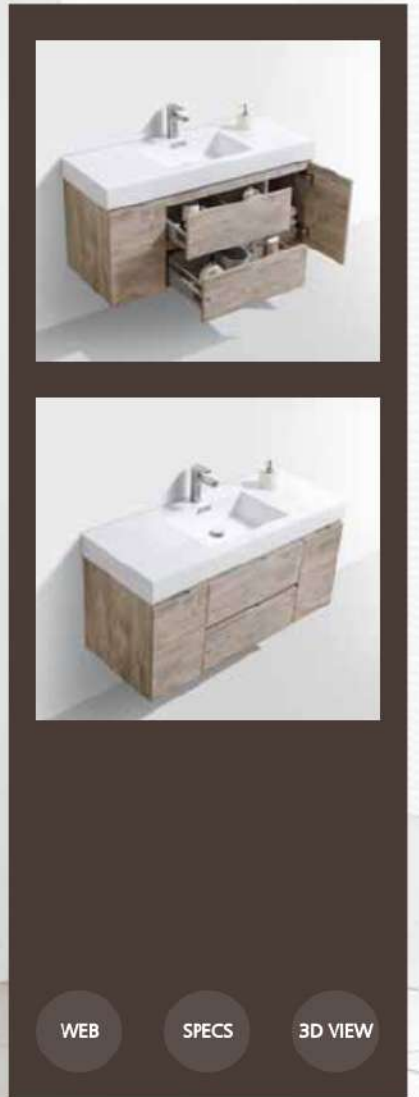

Bliss 48" - BSL48

wall mount bathroom vanity

The Bliss is one of the most elegant modern Bathroom Vanities around. This 48 Inch model comes with a reinforced Acrylic sink, MDF Wood or Marine Wood Veneer Constructed Console that is fully moisture and waterproof, with high quality European Hardware. that provides smooth soft-closing operation drawers.

AVAILABLE COLORS

High Gloss White
SKU: BSL48-GW

High Gloss Gray Oak
SKU: BSL48-HGGO

Black
SKU: BSL48-BK

Butternut
SKU: BSL48-BTN

Gray Oak
SKU: BSL48-GO

Nature Wood
SKU: BSL48-NW

Chestnut
SKU: BSL48-GCN

Blue
SKU: BSL48-VBE

FEATURES

- Two Functioning Drawers and Two Doors
- Cabinet comes Fully Assembled
- Adjustable Doors
- Integrated European Soft-Closing Hardware
- Aluminum Handle
- Countertop Pre-Drilled for a Single Hole Faucet
- Reinforced Acrylic Composite Sink with Overflow
- Installation Hardware Included
- Style: Modern
- 1 Year Manufacturer Warranty

Specifications

- Vanity Base Material:
  High Gloss White - MDF Wood W/ Lacquer Paint Finish
  All other colors - Marine Wood Veneer
- Vanity Countertop Material: Reinforced Acrylic Composite
- Number of Sinks Included: 1
- Number of Doors: 2
- Number of Drawers: 2
- Sink Installation Type: Integrated
- Sink Material: Reinforced Acrylic Composite
- Handles Material: Aluminum

DIMENSIONS

- INCHES: 47.25 W x 18.5 D x 23.75 H
- CENTIMETRES: 1200 W x 470 D x 603 H