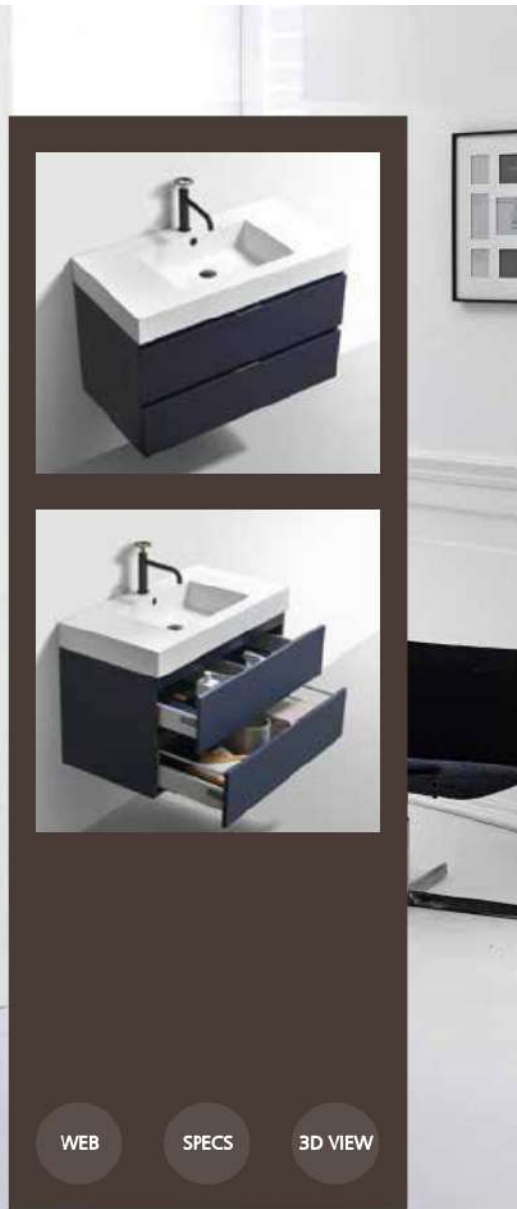

Bliss 36" - BSL36

wall mount bathroom vanity

The Bliss is one of the most elegant modern Bathroom Vanities around. This 36 Inch model comes with a reinforced Acrylic sink, MDF Wood or Marine Wood Veneer Constructed Console that is fully moisture and waterproof, with high quality European Hardware. that provides smooth soft-closing operation drawers.

AVAILABLE COLORS

High Gloss White
SKU: BSL36-GW

Black
SKU: BSL36-BK

Gray Oak
SKU: BSL36-GO

Chestnut
SKU: BSL36-GCN

High Gloss Gray Oak
SKU: BSL36-HGGO

Butternut
SKU: BSL36-BTN

Nature Wood
SKU: BSL36-NW

Blue
SKU: BSL36-VBE

FEATURES

- Two Functioning Drawers
- Cabinet comes Fully Assembled
- Integrated European Soft-Closing Hardware
- Aluminum Handle
- Countertop Pre-Drilled for a Single Hole Faucet
- Reinforced Acrylic Composite Sink with Overflow
- Installation Hardware Included
- Style: Modern
- 1 Year Manufacturer Warranty

SPECIFICATIONS

- Vanity Base Material:
  - **High Gloss White** - MDF Wood W/ Lacquer Paint Finish
  - **All other colors** - Marine Wood Veneer
- Vanity Countertop Material: Reinforced Acrylic Composite
- Number of Sinks Included: 1
- Number of Doors: 0
- Number of Drawers: 2
- Sink Installation Type: Integrated
- Sink Material: Reinforced Acrylic Composite
- Handles Material: Aluminum

DIMENSIONS

- INCHES: 35.75 W x 18.5 D x 23.75 H
- CENTIMETRES: 908 W x 470 D x 603 H