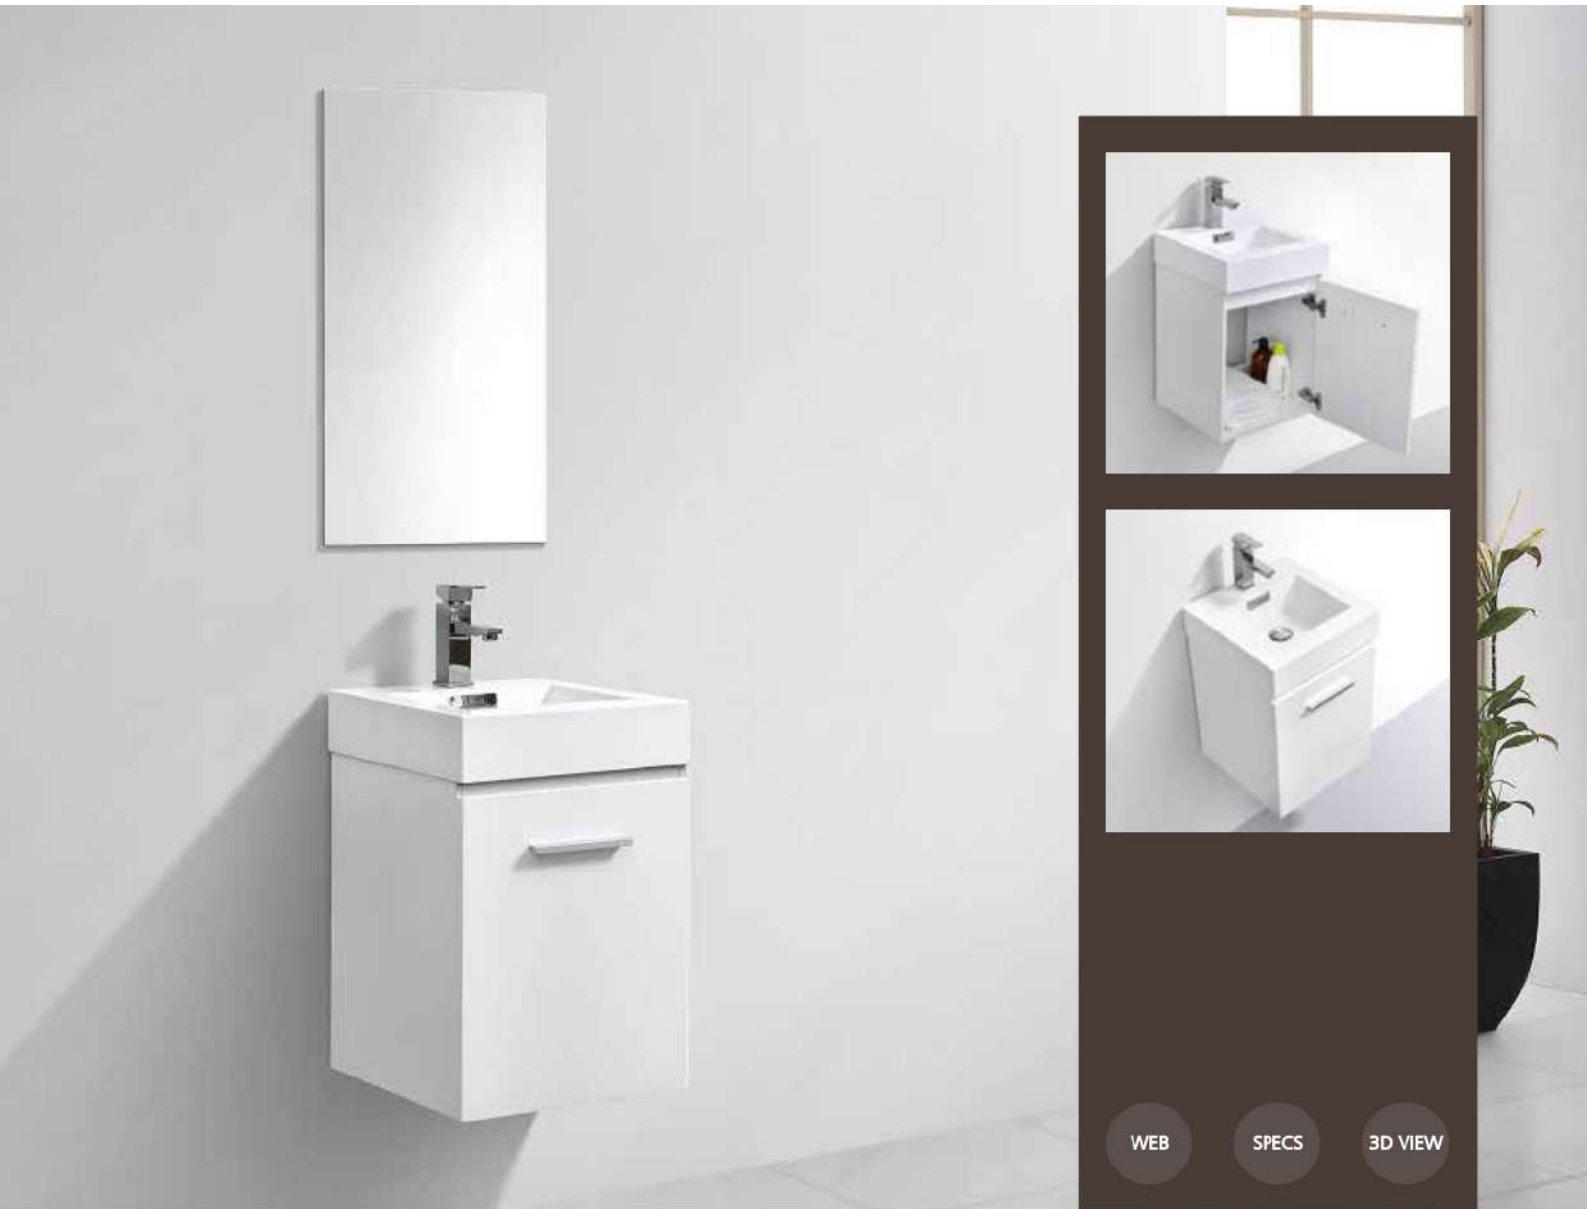

HTABATH

AFFORDABLE LUXURY FOR YOUR BATHROOM

2022 CATALOG

BLISS COLLECTION

wall mount line

Bliss 16" - BSL16

wall mount bathroom vanity

Innovative design and economical in size makes this vanity ideal for any smaller location. Available in various finishes, ensures that regardless the color scheme at hand, anyone is sure to complete their space with guaranteed cutting contemporary chicness.

DIMENSIONS

- INCHES: 16 W x 16 D x 23.75 H
- CENTIMETRES: 406 W x 406 D x 603 H

Bliss 18" - BSL18

wall mount bathroom vanity

Innovative design and economical in size makes this vanity ideal for any smaller location. Available in various finishes, ensures that regardless the color scheme at hand, anyone is sure to complete their space with guaranteed cutting contemporary chicness.

DIMENSIONS

- INCHES: 39.5 W x 18.5 D x 23.75 H
- CENTIMETRES: 1003 W x 470 D x 603 H

Bliss 48" - BSL48

wall mount bathroom vanity

The Bliss is one of the most elegant modern Bathroom Vanities around. This 48 Inch model comes with a reinforced Acrylic sink, MDF Wood or Marine Wood Veneer Constructed Console that is fully moisture and waterproof, with high quality European Hardware. that provides smooth soft-closing operation drawers.

DIMENSIONS

- INCHES: 47.25 W x 18.5 D x 23.75 H
- CENTIMETRES: 1200 W x 470 D x 603 H

Bliss 60" Single Sink - BSL60S

wall mount bathroom vanity

The Bliss is one of the most elegant modern Bathroom Vanities around. This 60 Inch model comes with a reinforced Acrylic sink, MDF Wood or Marine Wood Veneer Constructed Console that is fully moisture and waterproof, with high quality European Hardware. that provides smooth soft-closing operation drawers.