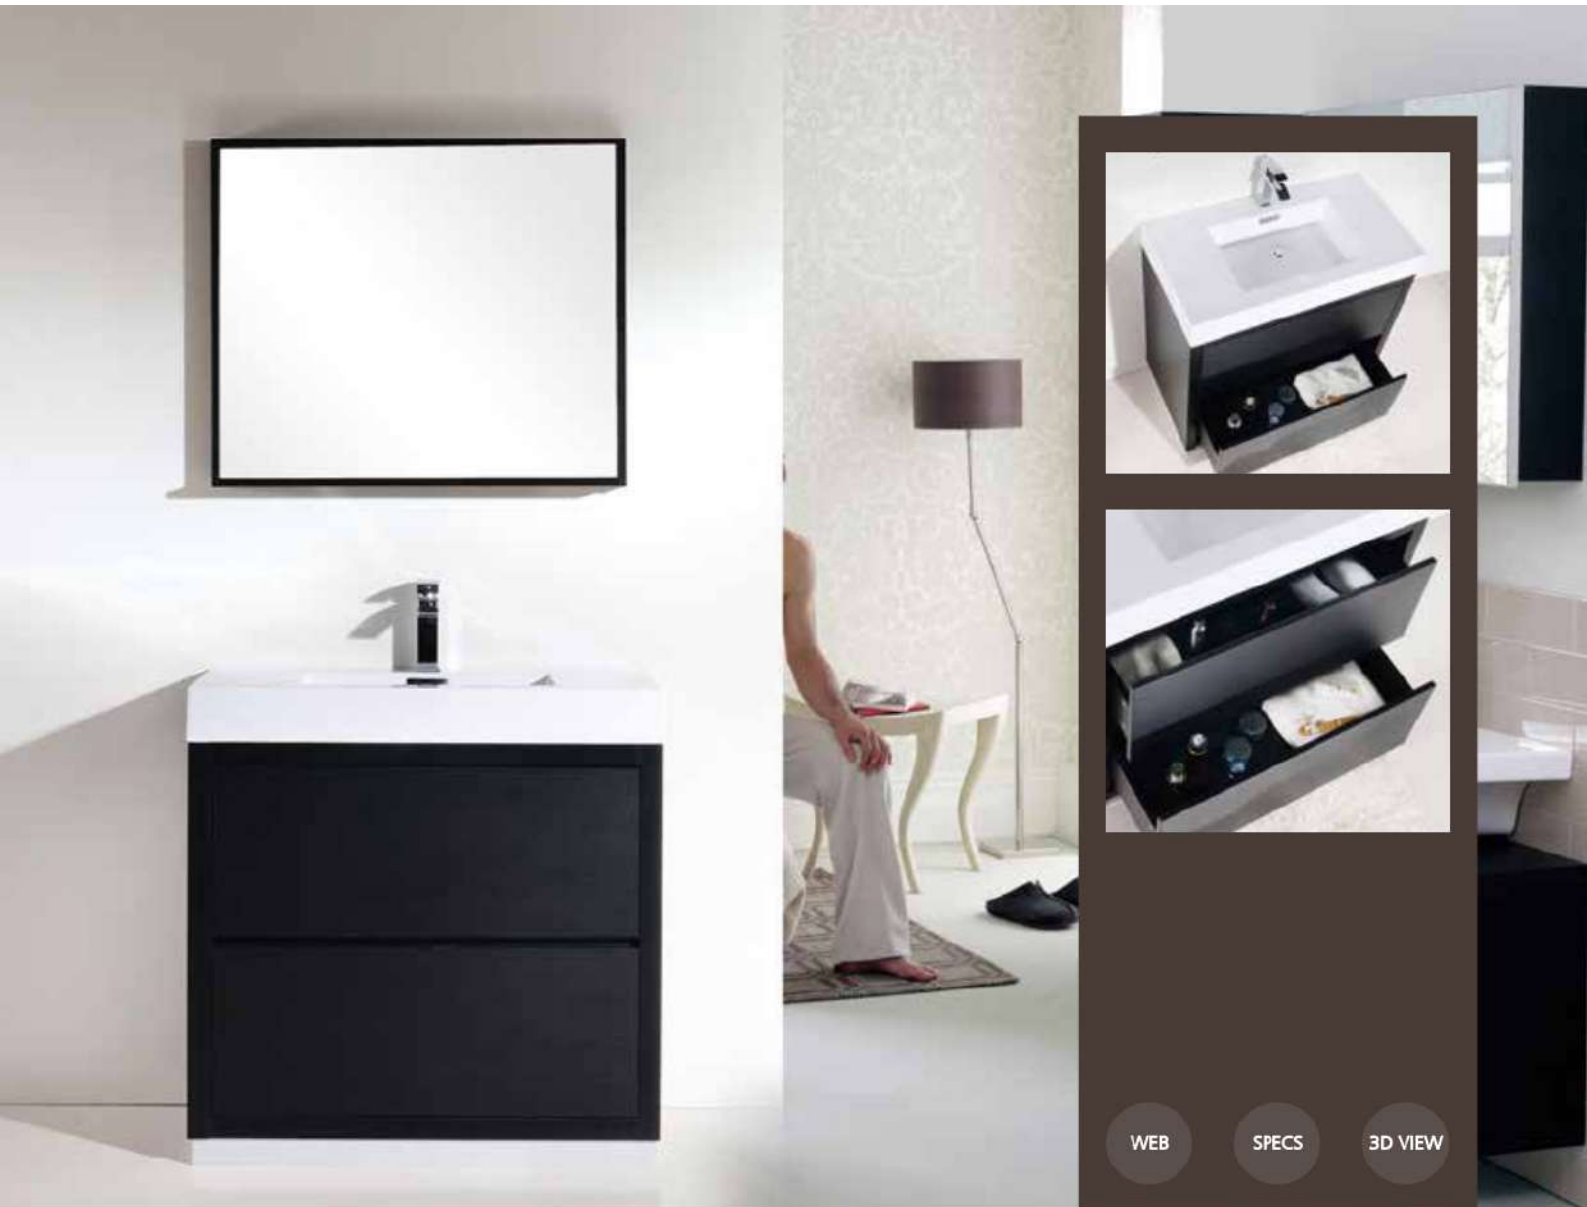

DIMENSIONS

- INCHES: 29.5 W x 18.5 D x 35.125 H
- CENTIMETRES: 749 W x 470 D x 892 H

Bliss 36" - FMB36

freestanding bathroom vanity

The Bliss is one of the most elegant modern Bathroom Vanities around. This 36 Inch model comes with a reinforced Acrylic sink, MDF Wood or Marine Wood Veneer Constructed Console that is fully moisture and waterproof, with high quality European Hardware. that provides smooth soft-closing operation drawers.

- Two Functioning Drawers
- Cabinet comes Fully Assembled
- Rich Durable Finish
- Integrated European Push-Open hardware
- Countertop Pre-Drilled for a Single Hole Faucet
- Reinforced Acrylic Composite Sink with Rectangular Chrome Overflow
- Aluminum Kick Plate
- Style: Modern
- 1 Year Manufacturer Warranty

DIMENSIONS

- INCHES: 35.75 W x 18.5 D x 35.125 H
- CENTIMETRES: 908 W x 470 D x 892 H

Bliss 40" - FMB40

freestanding bathroom vanity

The Bliss is one of the most elegant modern Bathroom Vanities around. This 40 Inch model comes with a reinforced Acrylic sink, MDF Wood or Marine Wood Veneer Constructed Console that is fully moisture and waterproof, with high quality European Hardware. that provides smooth soft-closing operation drawers.