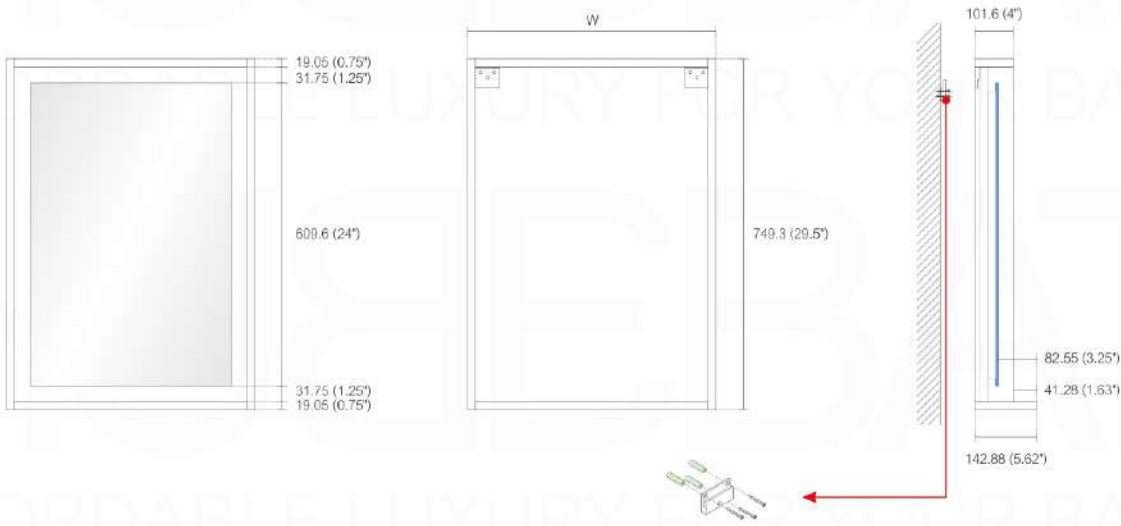

BOSCO MIRROR W/ SHELVE

- . Align and level mounting clips according to horizontally reinforced studs and desired Mirror height.
- . Install mounting Clips to the wall.
- . Carefully lift the Mirror and mount onto the mounting clips.

| SKU | Dimensions: | width | depth | height | Dimensions: | width | depth | height |
|---------|-------------|--------|-------|--------|-------------|-------|--------|--------|
| KB24-M | inches | 23.6" | 5.62" | 29.5" | mm | 600 | 142.88 | 749.3 |
| KB30-M | | 28.7" | 5.62" | 29.5" | | 730 | 142.88 | 749.3 |
| KB36-M | | 34.65" | 5.62" | 29.5" | | 880 | 142.88 | 749.3 |
| KB40-M | | 39.5" | 5.62" | 29.5" | | 1003 | 142.88 | 749.3 |
| KB48-M | | 47.48" | 5.62" | 29.5" | | 1206 | 142.88 | 749.3 |
| KB60D-M | | 58.27" | 5.62" | 29.5" | | 1480 | 142.88 | 749.3 |
| KB70-M | | 72.5" | 5.62" | 29.5" | | 1842 | 142.88 | 749.3 |
| KB80-M | | 80.5" | 5.62" | 29.5" | | 2045 | 142.88 | 749.3 |