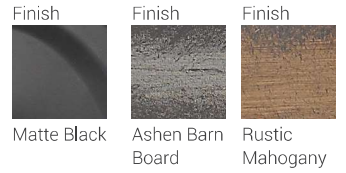

# Kirkland

Bring out the warmth of your style with the Kirkland collection. Warm faux wood finishes of Rustic Mahogany and Ashen Barn Board set the mood, while the open drum design allows for the light to project. The Kirkland is the perfect style for today's home or loft.

| A |

| B |

| C |

| D |

| E |

| F |

	Product	Available Finish	Bulbs/Wattage	W	H	Overall-H	Chain/Rods	Wire L.	Ceiling/Wall Plate Size
A	472-3ABB	ABB, RM	(3) 100W-m	20"	20"	97"	72" chain	110"	5.25" diameter
B	472-6RM	ABB, RM	(6) 100W-m	25"	23"	101"	72" chain	110"	5.25" diameter
C	472-5P-ABB	ABB, RM	(5) 100W-m	16"	31"	108"	72" chain	110"	5.25" diameter
D	472-6D-RM	ABB, RM	(6) 100W-m	25"	30"	107"	72" chain	110"	5.25" diameter
E	472-3P-RM	ABB, RM	(3) 100W-m	12"	24"	101"	72" chain	110"	5.25" diameter
F	472-5D-ABB	ABB, RM	(5) 100W-m	20"	24.5"	101.5"	72" chain	110"	5.25" diameter

| G |

| H |

| J |

Finish

Matte Black

Finish

Ashen Barn Board

Finish