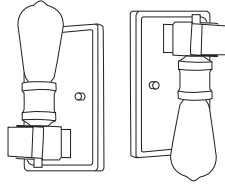

Rustic Mahogany

| I |

| K |

| L |

	Product	Available Finish	Bulbs/Wattage	W	H	Overall-H	Chain/Rods	Wire L.	Ceiling/Wall Plate Size
G	472MPS-RM	ABB, RM	(1) 100W-m	6.25"	10"	81.75"	5x12" + 1x6" + 1x3" rods	110"	5.5" x 5.5"
H	472MPR-ABB	ABB, RM	(1) 100W-m	7"	10"	81.75"	5x12" + 1x6" + 1x3" rods	110"	5.25" diameter
I	472B32-RM	ABB, RM	(8) 100W-m	32"	31.75"	103.5"	5x12" + 1x6" + 1x3" rods	110"	5.25" diameter
J	472B14-RM	ABB, RM	(3) 100W-m	14"	13.75"	85.5"	5x12" + 1x6" + 1x3" rods	110"	5.25" diameter
K	472B26-ABB	ABB, RM	(6) 100W-m	26"	25.75"	97.5"	5x12" + 1x6" + 1x3" rods	110"	5.25" diameter
L	472B20-ABB	ABB, RM	(5) 100W-m	20"	19.75"	91.5"	5x12" + 1x6" + 1x3" rods	110"	5.25" diameter

| M |

These fixtures can be mounted up or down

| R |

| N |

| S |

| O |

| T |

| P |