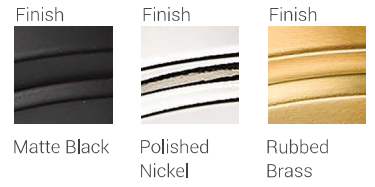

Kipton

Texture is in! The Kipton makes a strong statement with its touchable metal mesh shade accomplished in strong steel for authentic Industrial flair. Available as a mini pendant, a regular pendant, and a matching wall sconce, there are three finish choices to enhance any design scheme: go bold with Matte Black, warm up transitional décor in Natural Brass, or go classic contemporary with Polished Nickel.

Finish

Matte Black

Finish

Polished Nickel

Finish

Rubbed Brass

| G |

| H |