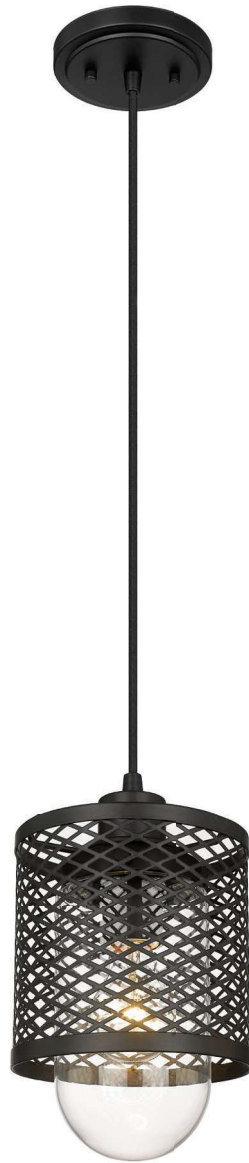

Kipton

Texture is in! The Kipton makes a strong statement with its touchable metal mesh shade accomplished in strong steel for authentic Industrial flair. Available as a mini pendant, a regular pendant, and a matching wall sconce, there are three finish choices to enhance any design scheme: go bold with Matte Black, warm up transitional décor in Natural Brass, or go classic contemporary with Polished Nickel.

| A |

| B |

| C |

	Product	Bulbs/Wattage	L/Ext.	W	H	Overall-H	Cord	Ceiling/Wall Plate
A	3037-1S-MB	(1) 60W-m	8.25"	6"	11"	---	---	4.75"W x 8.75"H
B	3037MP-MB	(1) 60W-m	---	6"	10"	126.5"	120"	5.25" diameter
C	3037P11-MB	(1) 60W-m	---	11"	11.5"	127"	120"	5.25" diameter

| D |

| E |

| F |

	Product	Bulbs/Wattage	L/Ext.	W	H	Overall-H	Cord	Ceiling/Wall Plate
D	3037-1S-PN	(1) 60W-m	8.25"	6"	11"	---	---	4.75"W x 8.75"H
E	3037MP-PN	(1) 60W-m	---	6"	10"	126.5"	120"	5.25" diameter
F	3037P11-PN	(1) 60W-m	---	11"	11.5"	127"	120"	5.25" diameter

Finish

Matte Black

Finish

Polished Nickel

Finish

Rubbed Brass

| G |

| H |