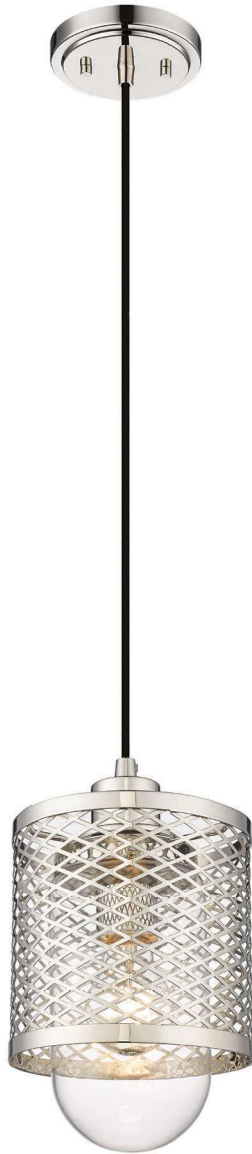

Kipton

Texture is in! The Kipton makes a strong statement with its touchable metal mesh shade accomplished in strong steel for authentic Industrial flair. Available as a mini pendant, a regular pendant, and a matching wall sconce, there are three finish choices to enhance any design scheme: go bold with Matte Black, warm up transitional décor in Natural Brass, or go classic contemporary with Polished Nickel.

| A |

| B |

| C |

	Product	Bulbs/Wattage	L/Ext.	W	H	Overall-H	Cord	Ceiling/Wall Plate
A	3037-1S-MB	(1) 60W-m	8.25"	6"	11"	---	---	4.75"W x 8.75"H
B	3037MP-MB	(1) 60W-m	---	6"	10"	126.5"	120"	5.25" diameter
C	3037P11-MB	(1) 60W-m	---	11"	11.5"	127"	120"	5.25" diameter

| D |

| E |

| F |

	Product	Bulbs/Wattage	L/Ext.	W	H	Overall-H	Cord	Ceiling/Wall Plate
D	3037-1S-PN	(1) 60W-m	8.25"	6"	11"	---	---	4.75"W x 8.75"H
E	3037MP-PN	(1) 60W-m	---	6"	10"	126.5"	120"	5.25" diameter
F	3037P11-PN	(1) 60W-m	---	11"	11.5"	127"	120"	5.25" diameter

Finish

Matte Black

Finish

Polished Nickel

Finish

Rubbed Brass

| G |

| H |